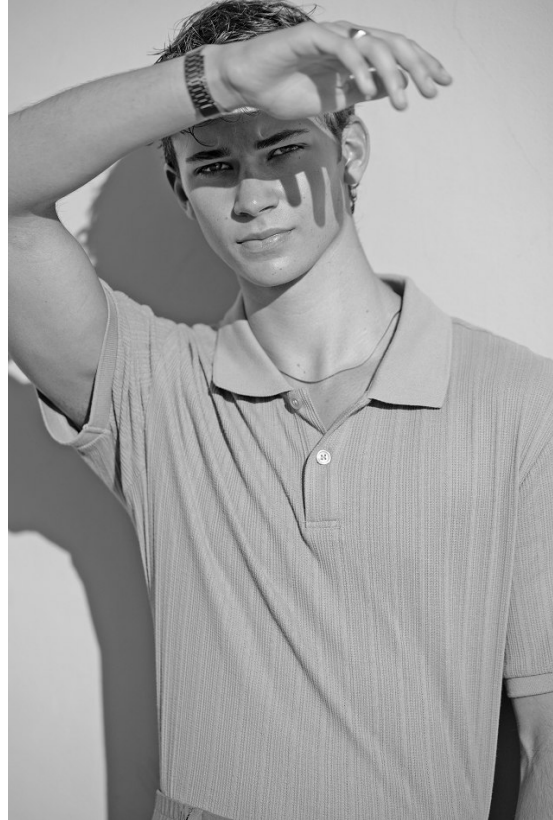

BOSS MODELS

CAPE TOWN

FINN SMYTH

Height: 183cm Chest: 93cm Waist: 68cm Suit: R Shoe: 9.5 UK Hair: Dark Blonde Eyes: Blue/Grey

BOSS MODELS

CAPE TOWN

FINN SMYTH

Height: 183cm Chest: 93cm Waist: 68cm Suit: R Shoe: 9.5 UK Hair: Dark Blonde Eyes: Blue/Grey