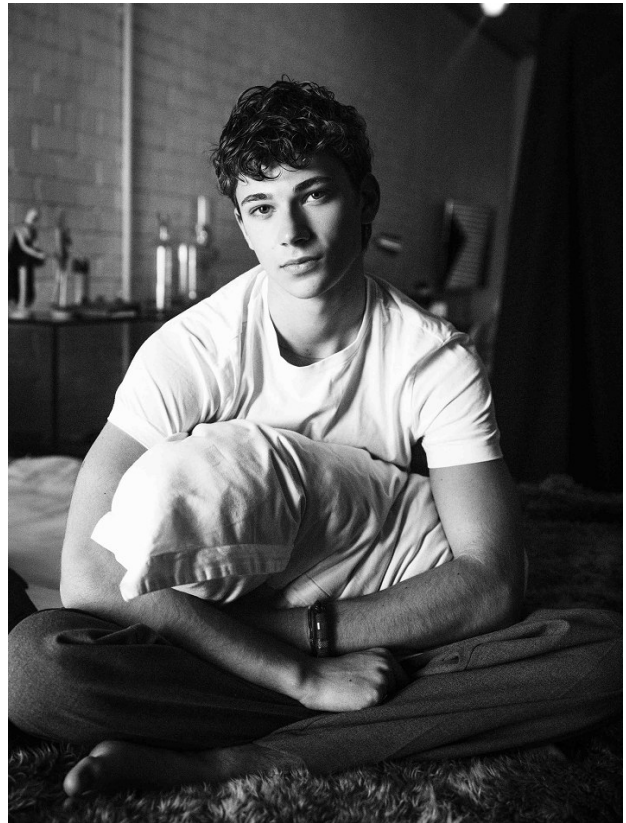

BOSS MODELS

CAPE TOWN

FINN SMYTH

Height: 183cm Chest: 93cm Waist: 68cm Suit: R Shoe: 9.5 UK Hair: Dark Blonde Eyes: Blue/Grey

BOSS MODELS

CAPE TOWN

FINN SMYTH

Height: 183cm Chest: 93cm Waist: 68cm Suit: R Shoe: 9.5 UK Hair: Dark Blonde Eyes: Blue/Grey