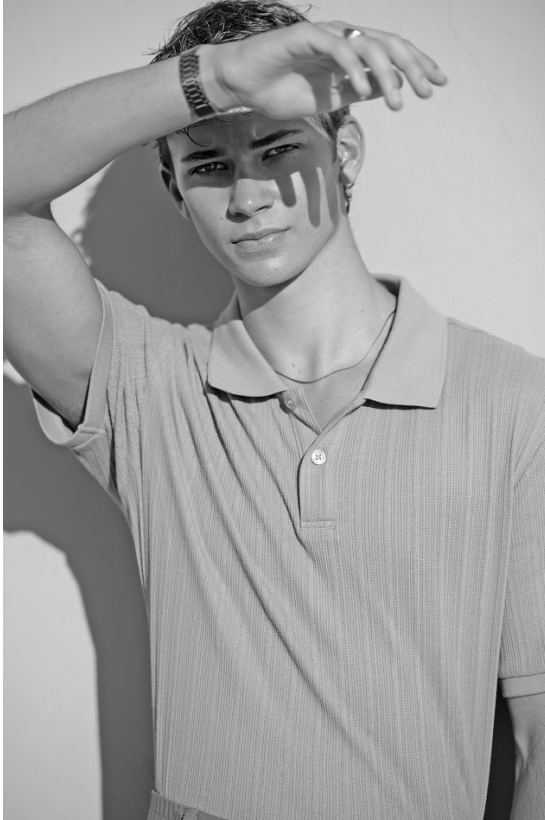

FINN SMYTH

BOSS MODELS

CAPE TOWN

Height: 183cm Chest: 93cm Waist: 68cm Suit: R Shoe: 9.5 UK Hair: Dark Blonde Eyes: Blue/Grey