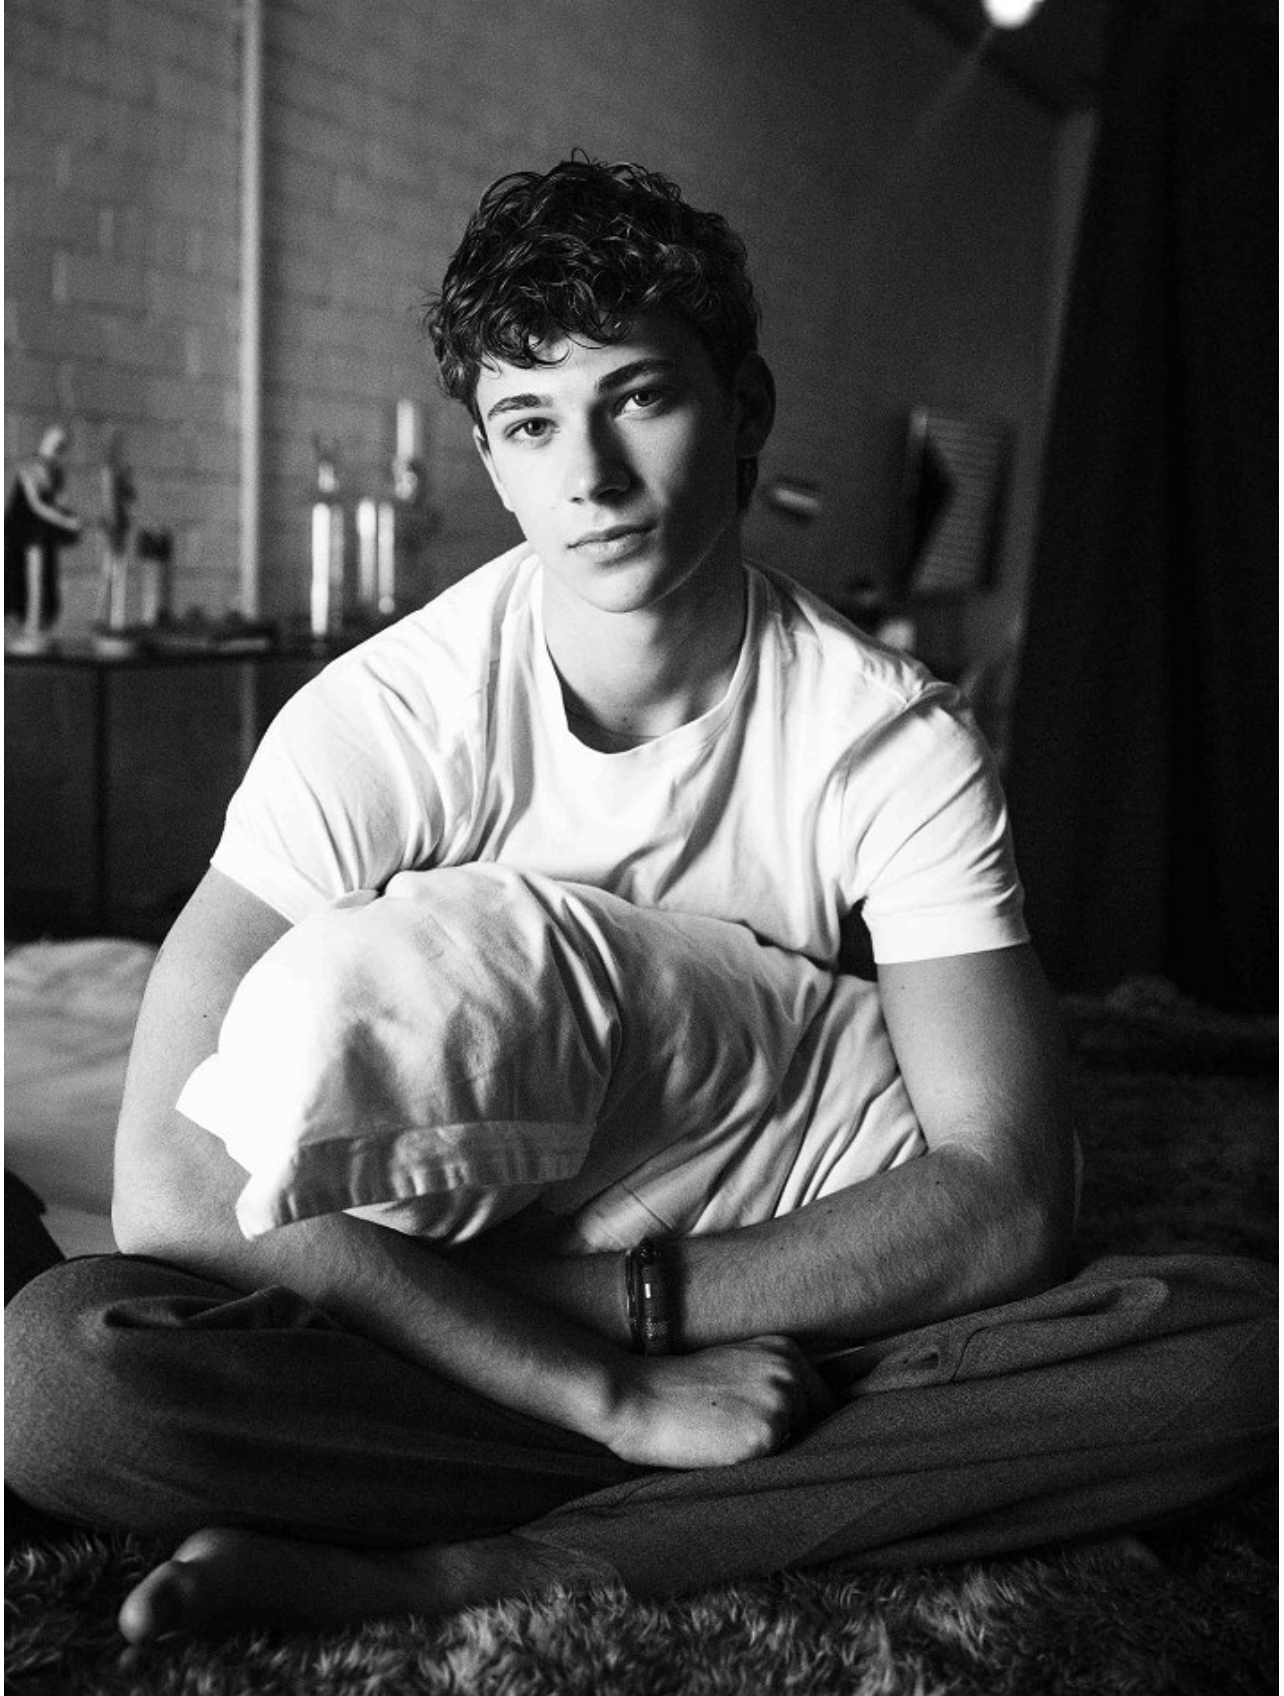

BOSS MODELS

CAPE TOWN

FINN SMYTH

Height: 183cm Chest: 93cm Waist: 68cm Suit: R Shoe: 9.5 UK Hair: Dark Blonde Eyes: Blue/Grey

BOSS MODELS

CAPE TOWN

FINN SMYTH

Height: 183cm Chest: 93cm Waist: 68cm Suit: R Shoe: 9.5 UK Hair: Dark Blonde Eyes: Blue/Grey