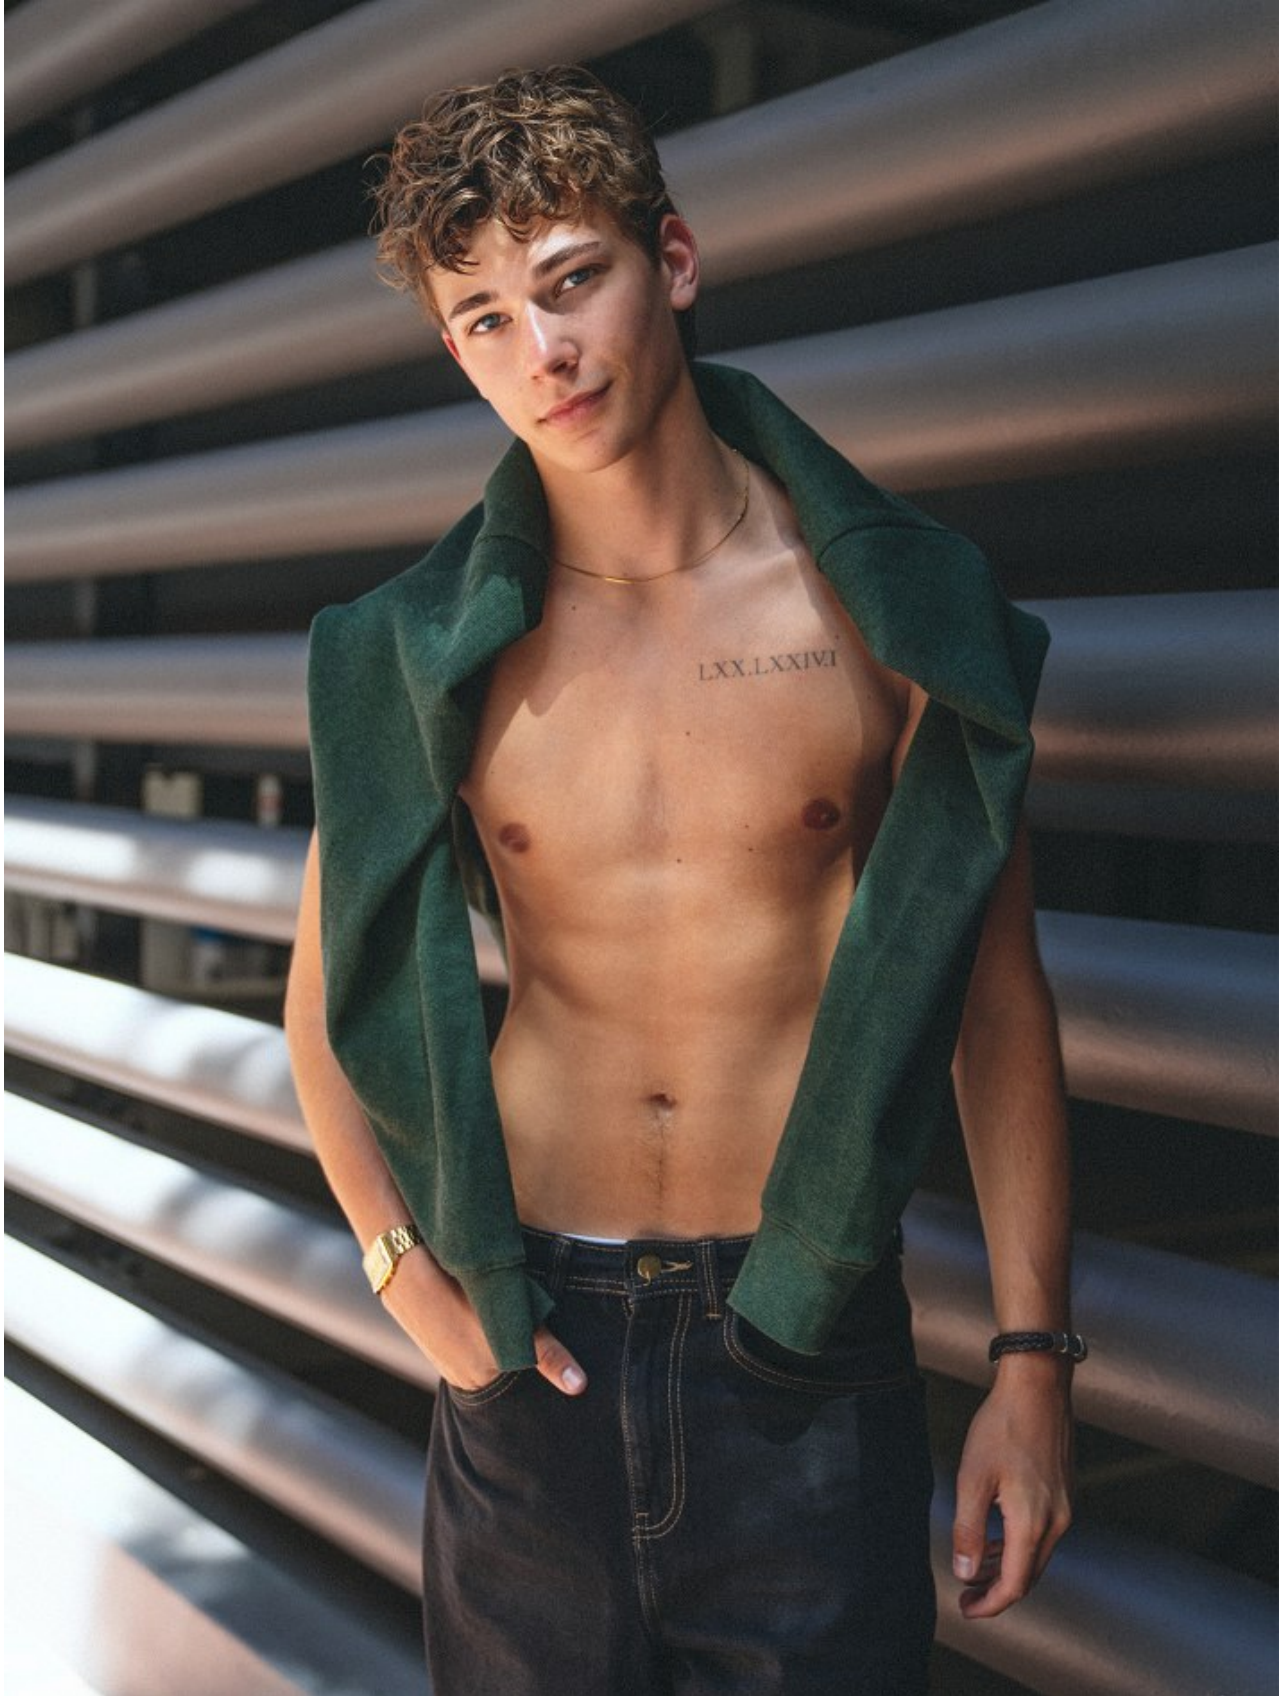

FINN SMYTH

BOSS MODELS

CAPE TOWN

FINN SMYTH

Height: 183cm Chest: 93cm Waist: 68cm Suit: R Shoe: 9.5 UK Hair: Dark Blonde Eyes: Blue/Grey