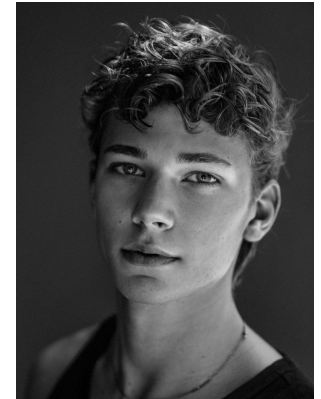

BOSS MODELS

CAPE TOWN

FINN SMYTH

Height: 183cm Chest: 93cm Waist: 68cm Suit: R Shoe: 9.5 UK Hair: Dark Blonde Eyes: Blue/Grey

BOSS MODELS

CAPE TOWN

FINN SMYTH

Height: 183cm Chest: 93cm Waist: 68cm Suit: R Shoe: 9.5 UK Hair: Dark Blonde Eyes: Blue/Grey