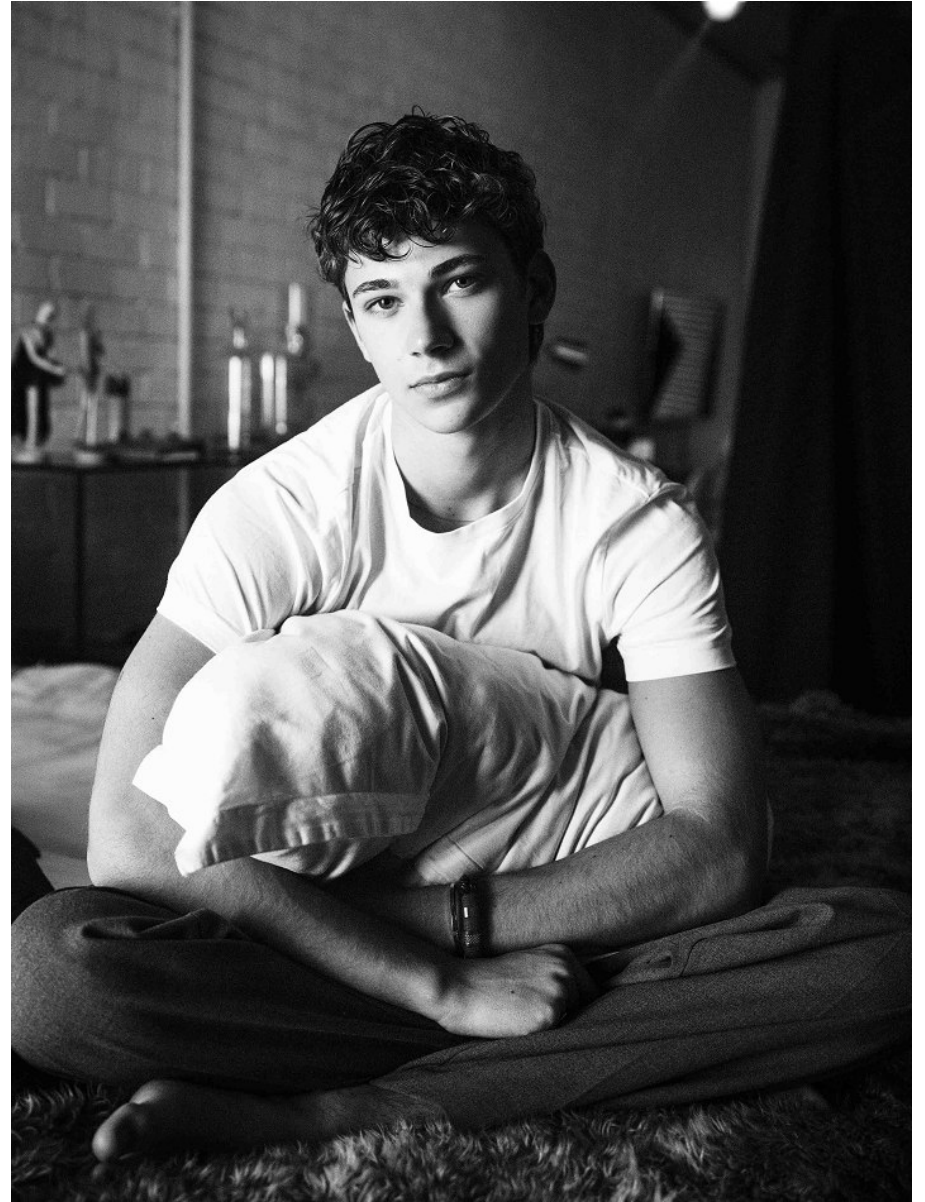

BOSS MODELS

CAPE TOWN

FINN SMYTH

Height: 183cm Chest: 93cm Waist: 68cm Suit: R Shoe: 9.5 UK Hair: Dark Blonde Eyes: Blue/Grey

BOSS MODELS

CAPE TOWN

FINN SMYTH

Height: 183cm Chest: 93cm Waist: 68cm Suit: R Shoe: 9.5 UK Hair: Dark Blonde Eyes: Blue/Grey