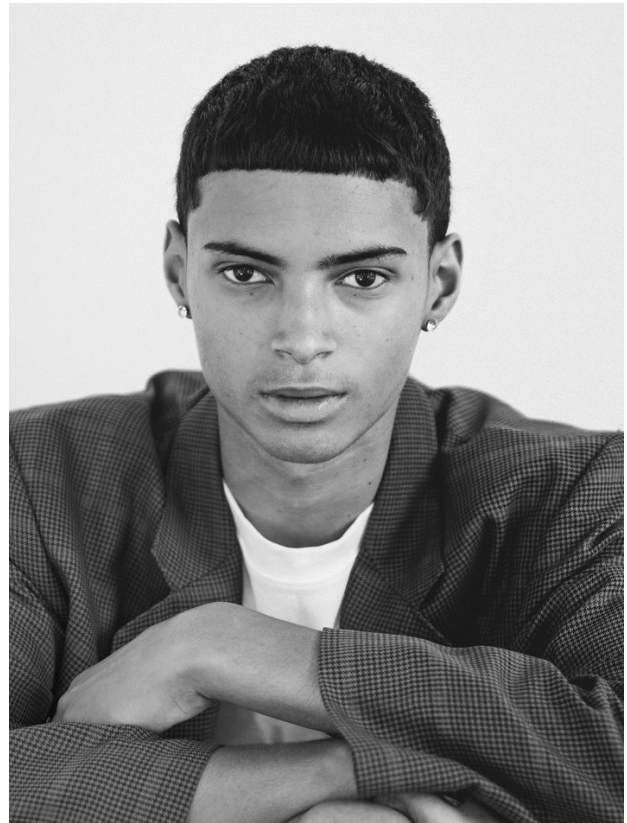

BOSS MODELS

CAPE TOWN

GERRARD PRINCE

Height: 189cm Chest: 88cm Waist: 70cm Shoe: 9 UK Hair: Dark Brown Eyes: Brown

BOSS MODELS

CAPE TOWN

GERRARD PRINCE

Height: 189cm Chest: 88cm Waist: 70cm Shoe: 9 UK Hair: Dark Brown Eyes: Brown

BOSS MODELS

CAPE TOWN

GERRARD PRINCE

Height: 189cm Chest: 88cm Waist: 70cm Shoe: 9 UK Hair: Dark Brown Eyes: Brown