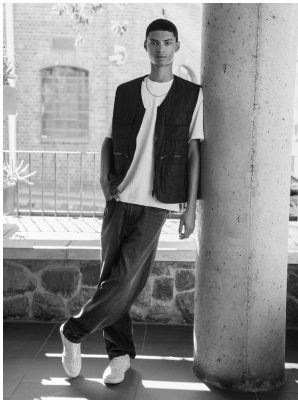

BOSS MODELS

CAPE TOWN

GERRARD PRINCE

Height: 189cm Chest: 88cm Waist: 70cm Shoe: 9 UK Hair: Dark Brown Eyes: Brown