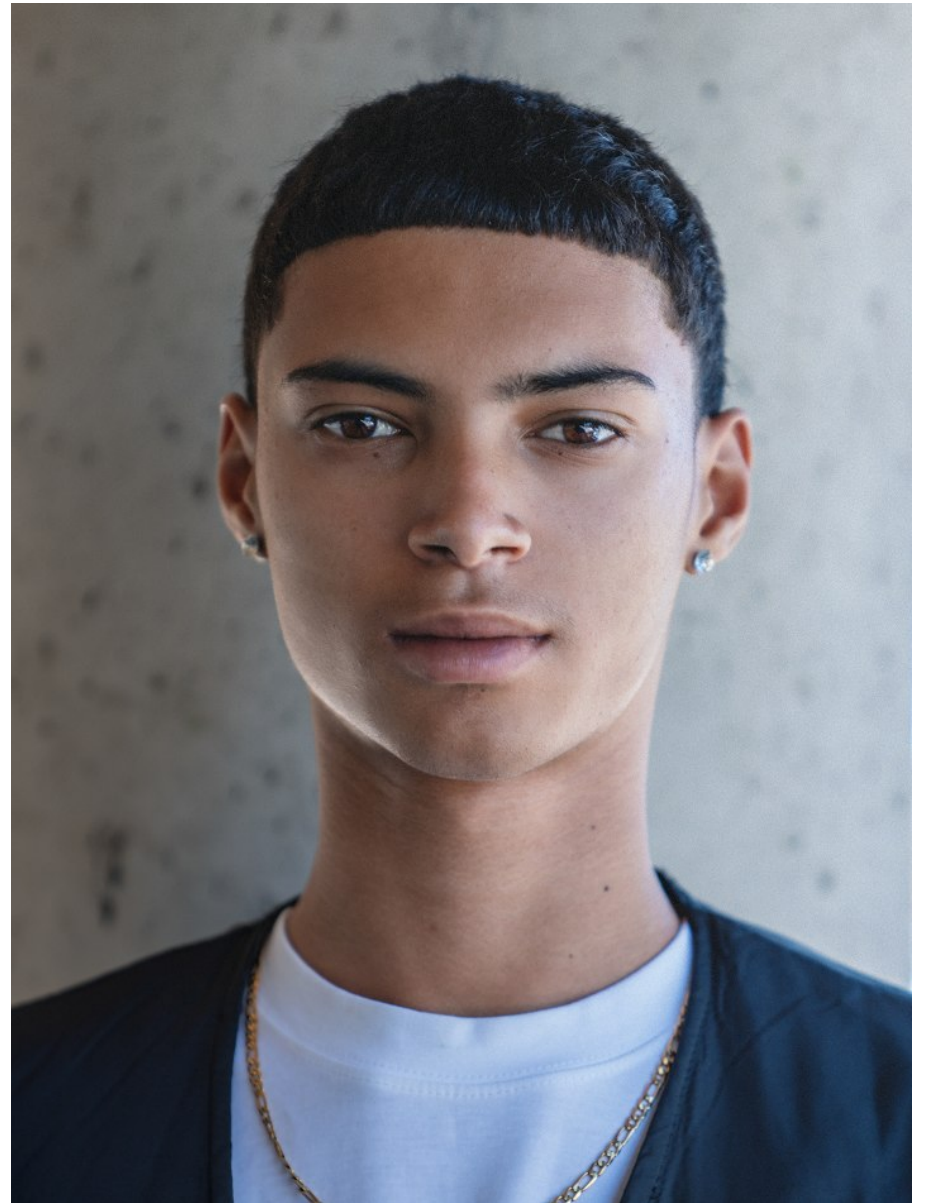

BOSS MODELS

CAPE TOWN

GERRARD PRINCE

Height: 189cm Chest: 88cm Waist: 70cm Shoe: 9 UK Hair: Dark Brown Eyes: Brown

BOSS MODELS

CAPE TOWN

GERRARD PRINCE

Height: 189cm Chest: 88cm Waist: 70cm Shoe: 9 UK Hair: Dark Brown Eyes: Brown