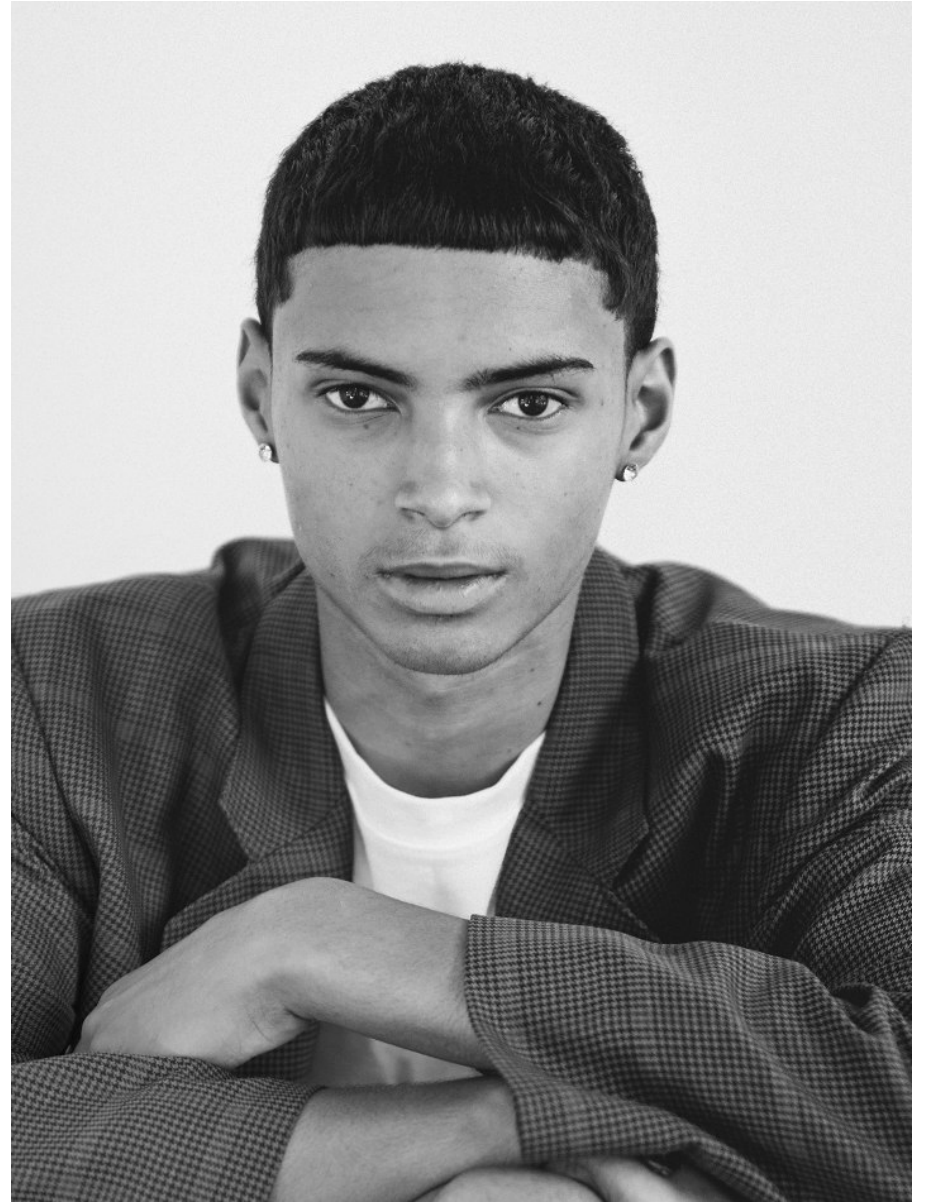

BOSS MODELS

CAPE TOWN

GERRARD PRINCE

Height: 189cm Chest: 88cm Waist: 70cm Shoe: 9 UK Hair: Dark Brown Eyes: Brown

BOSS MODELS

CAPE TOWN

GERRARD PRINCE

Height: 189cm Chest: 88cm Waist: 70cm Shoe: 9 UK Hair: Dark Brown Eyes: Brown