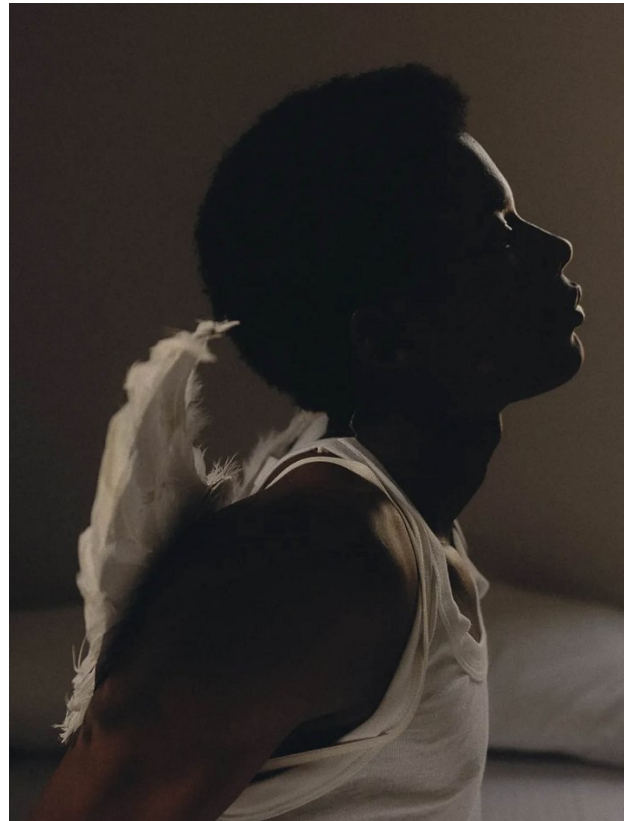

BOSS MODELS

CAPE TOWN

INNA AYOMIDE

Height: 189cm Chest: 91cm Waist: 70cm Suit: 36 R Shoe: 9.5 UK Hair: Black Eyes: Brown