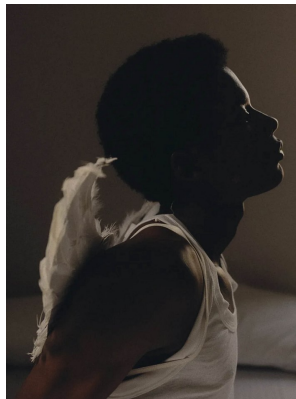

BOSS MODELS

CAPE TOWN

INNA AYOMIDE

Height: 189cm Chest: 91cm Waist: 70cm Suit: 36 R Shoe: 9.5 UK Hair: Black Eyes: Brown

BOSS MODELS

CAPE TOWN

INNA AYOMIDE

Height: 189cm Chest: 91cm Waist: 70cm Suit: 36 R Shoe: 9.5 UK Hair: Black Eyes: Brown