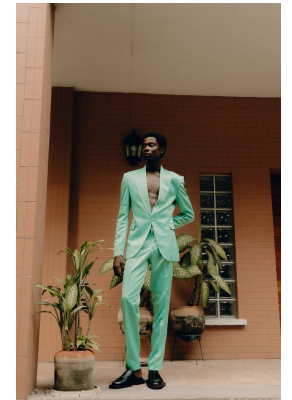

BOSS MODELS

CAPE TOWN

INNA AYOMIDE

Height: 189cm Chest: 91cm Waist: 70cm Suit: 36 R Shoe: 9.5 UK Hair: Black Eyes: Brown

BOSS MODELS

CAPE TOWN

INNA AYOMIDE

Height: 189cm Chest: 91cm Waist: 70cm Suit: 36 R Shoe: 9.5 UK Hair: Black Eyes: Brown