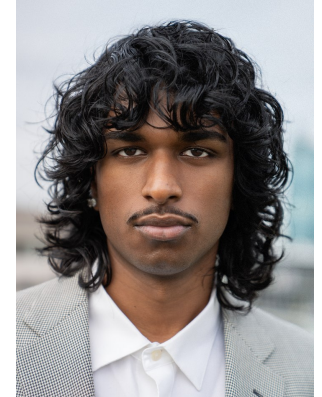

BOSS MODELS

CAPE TOWN

KESH SAMIE

Height: 186cm Chest: 99cm Waist: 77cm Suit: 39 R Shoe: 11 UK Hair: Black Eyes: Brown

BOSS MODELS

CAPE TOWN

KESH SAMIE

Height: 186cm Chest: 99cm Waist: 77cm Suit: 39 R Shoe: 11 UK Hair: Black Eyes: Brown