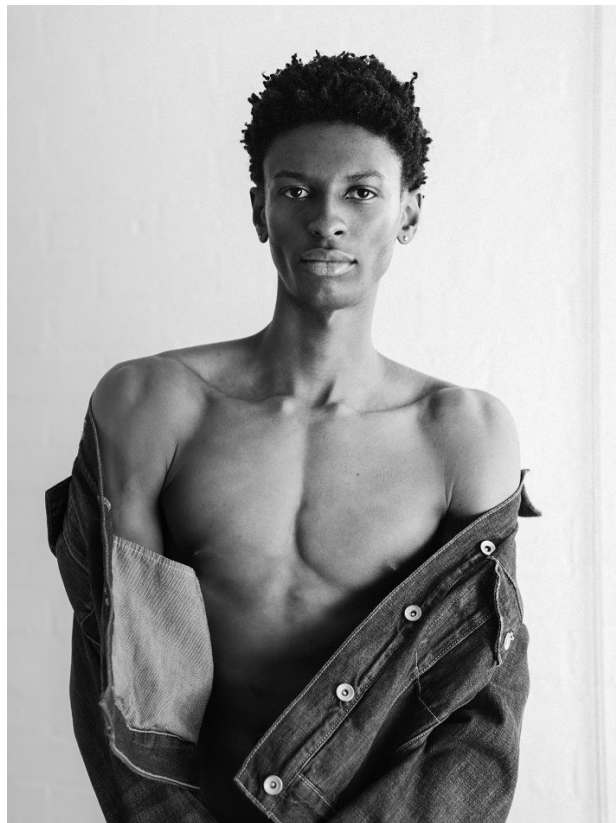

# BOSS MODELS

CAPE TOWN

LEZA RADEBE

Height: 187cm Chest: 94cm Waist: 69cm Suit: 38 L Shoe: 10.5 UK Hair: Dark Brown Eyes: Dark Brown