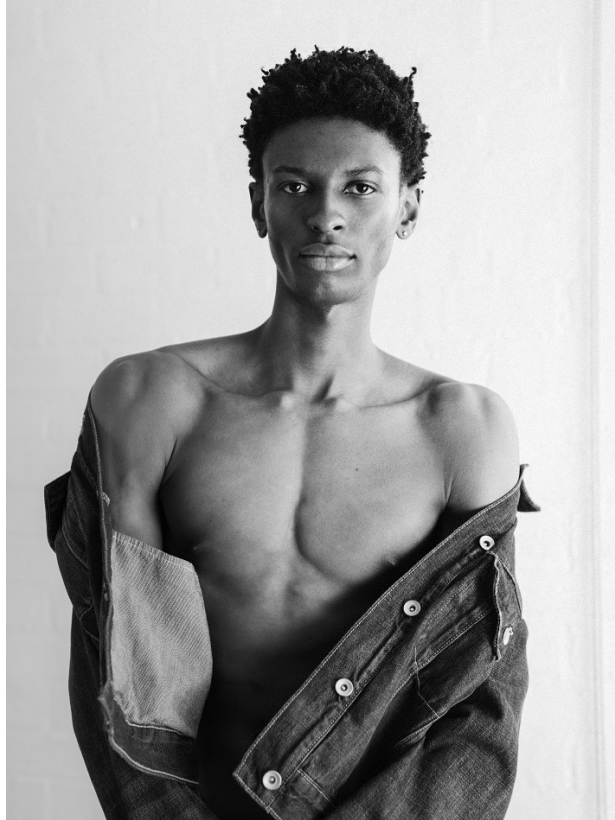

BOSS MODELS

CAPE TOWN

LEZA RADEBE

Height: 187cm Chest: 94cm Waist: 69cm Suit: 38 L Shoe: 10.5 UK Hair: Dark Brown Eyes: Dark Brown

BOSS MODELS

CAPE TOWN

LEZA RADEBE

Height: 187cm Chest: 94cm Waist: 69cm Suit: 38 L Shoe: 10.5 UK Hair: Dark Brown Eyes: Dark Brown

BOSS MODELS

CAPE TOWN

LEZA RADEBE

Height: 187cm Chest: 94cm Waist: 69cm Suit: 38 L Shoe: 10.5 UK Hair: Dark Brown Eyes: Dark Brown