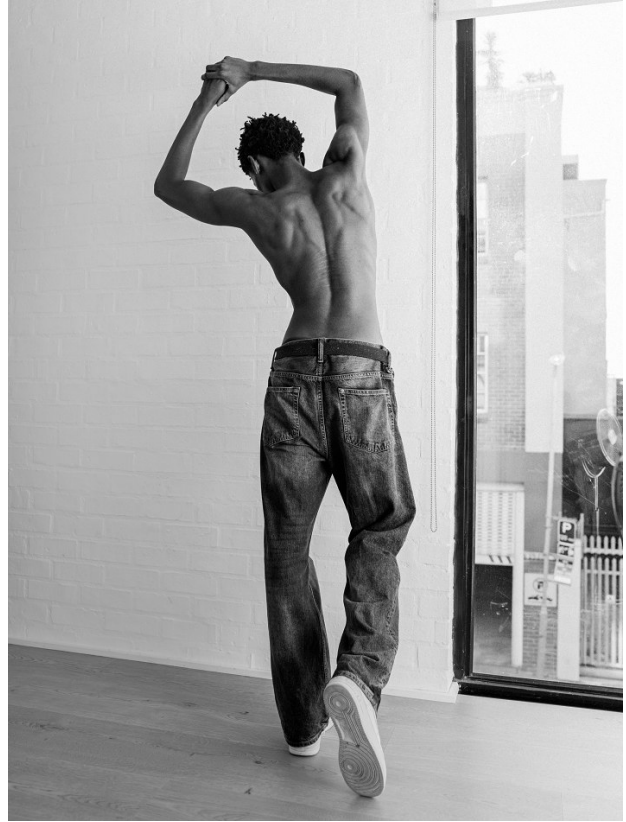

BOSS MODELS

CAPE TOWN

LEZA RADEBE

Height: 187cm Chest: 94cm Waist: 69cm Suit: 38 L Shoe: 10.5 UK Hair: Dark Brown Eyes: Dark Brown

BOSS MODELS

CAPE TOWN

LEZA RADEBE

Height: 187cm Chest: 94cm Waist: 69cm Suit: 38 L Shoe: 10.5 UK Hair: Dark Brown Eyes: Dark Brown

BOSS MODELS

CAPE TOWN

LEZA RADEBE

Height: 187cm Chest: 94cm Waist: 69cm Suit: 38 L Shoe: 10.5 UK Hair: Dark Brown Eyes: Dark Brown