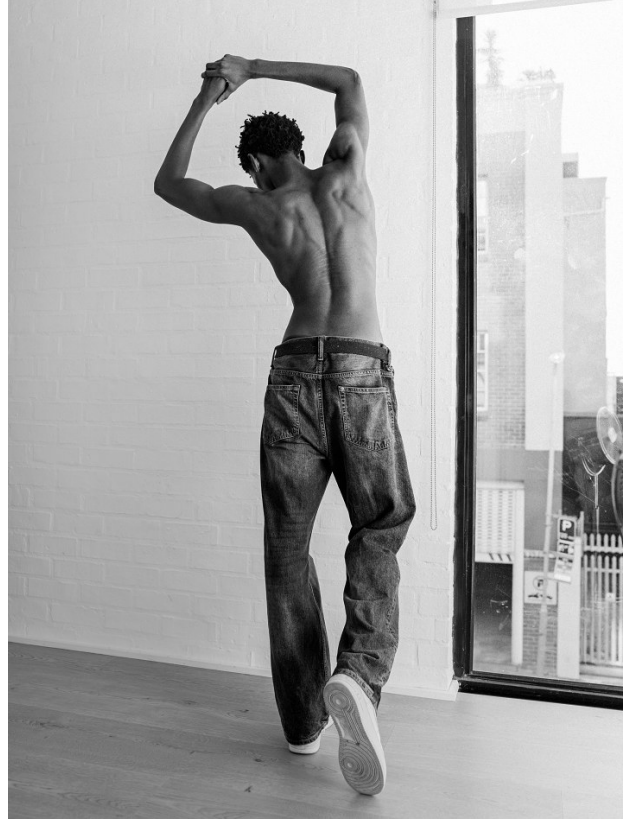

# BOSS MODELS

CAPE TOWN

LEZA RADEBE

Height: 187cm Chest: 94cm Waist: 69cm Suit: 38 L Shoe: 10.5 UK Hair: Dark Brown Eyes: Dark Brown