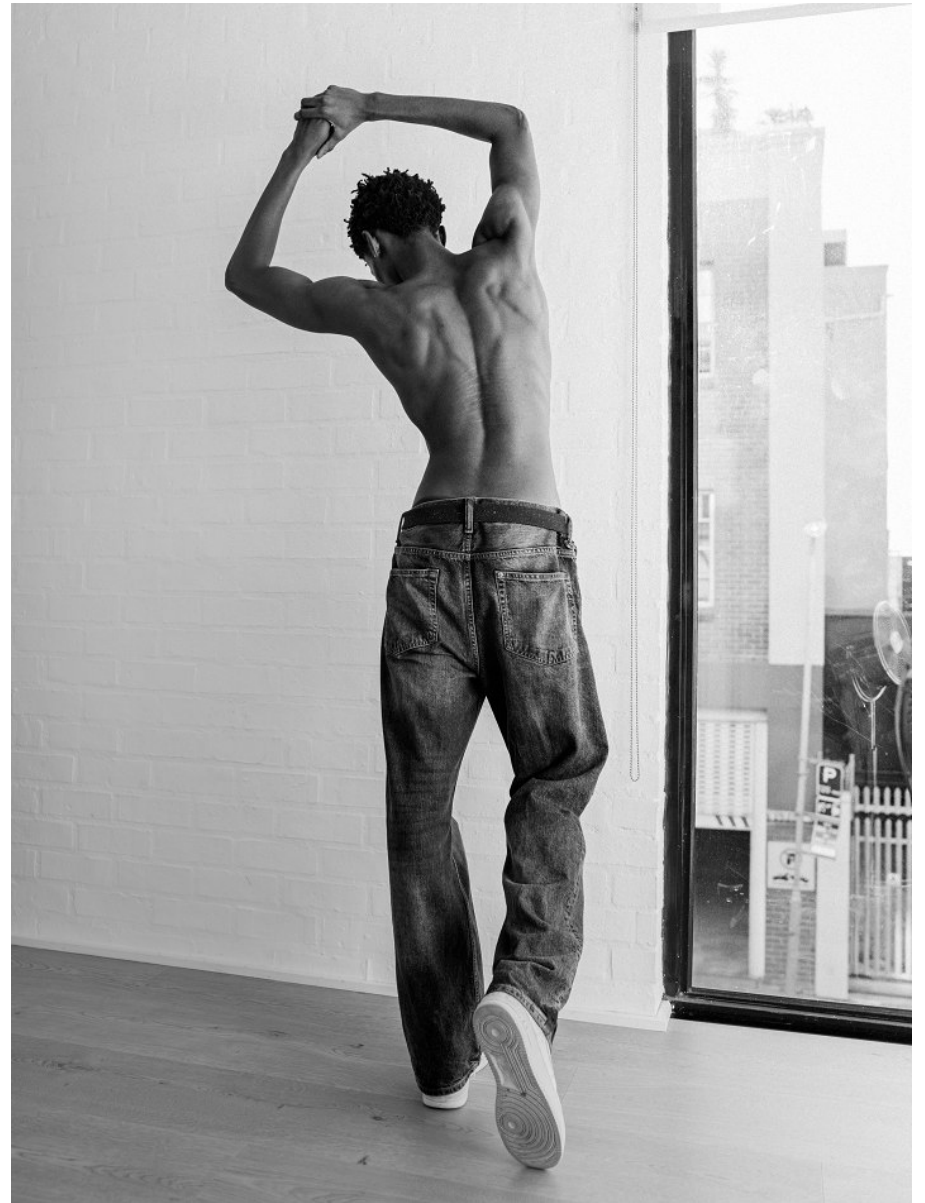

BOSS MODELS

CAPE TOWN

LEZA RADEBE

Height: 187cm Chest: 94cm Waist: 69cm Suit: 38 L Shoe: 10.5 UK Hair: Dark Brown Eyes: Dark Brown

BOSS MODELS

CAPE TOWN

LEZA RADEBE

Height: 187cm Chest: 94cm Waist: 69cm Suit: 38 L Shoe: 10.5 UK Hair: Dark Brown Eyes: Dark Brown

BOSS MODELS

CAPE TOWN

LEZA RADEBE

Height: 187cm Chest: 94cm Waist: 69cm Suit: 38 L Shoe: 10.5 UK Hair: Dark Brown Eyes: Dark Brown