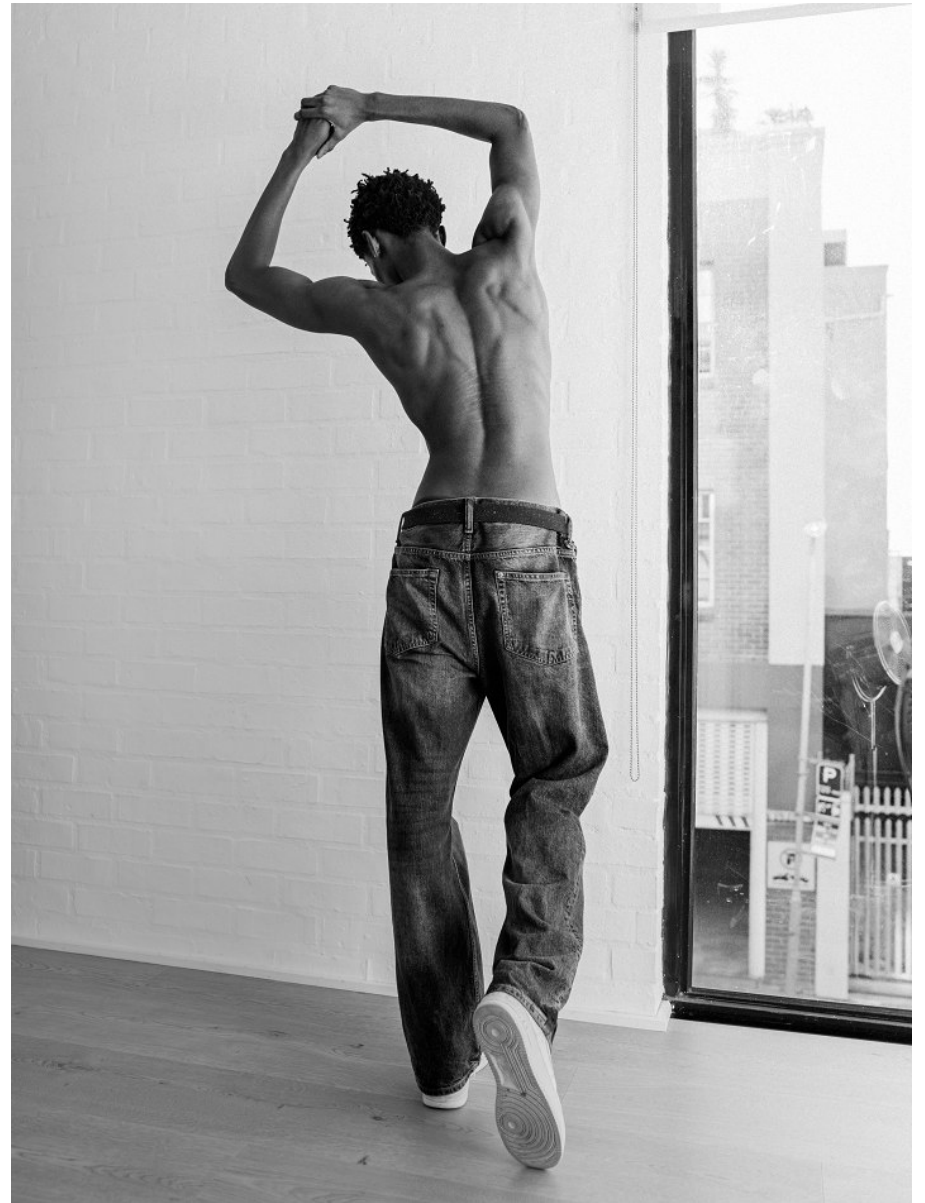

# BOSS MODELS

CAPE TOWN

LEZA RADEBE

Height: 187cm Chest: 94cm Waist: 69cm Suit: 38 L Shoe: 10.5 UK Hair: Dark Brown Eyes: Dark Brown