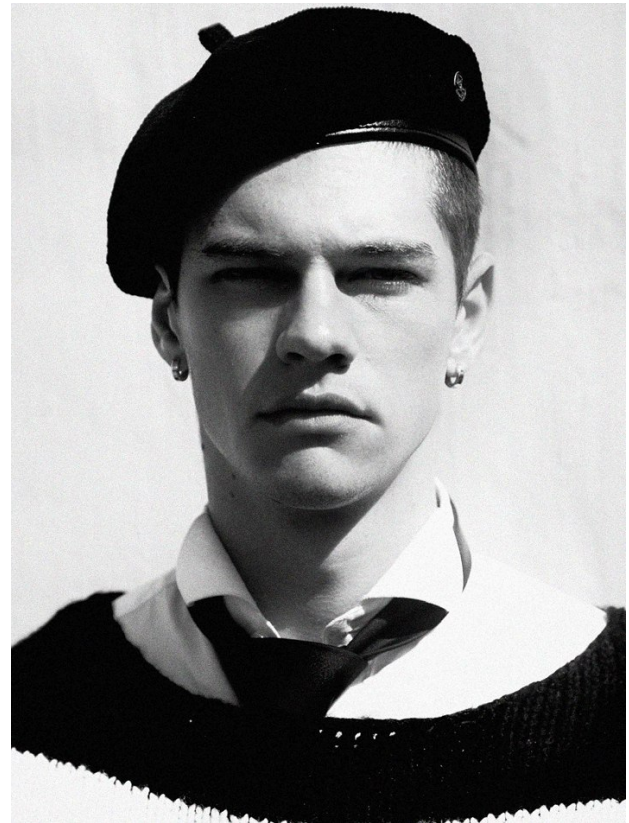

# BOSS MODELS

CAPE TOWN

**SETH JAMES**

Height: 187cm Chest: 94cm Waist: 75cm Shoe: 10.5 UK Hair: Brown Eyes: Green

# BOSS MODELS

CAPE TOWN

SETH JAMES

Height: 187cm Chest: 94cm Waist: 75cm Shoe: 10.5 UK Hair: Brown Eyes: Green

# BOSS MODELS

CAPE TOWN