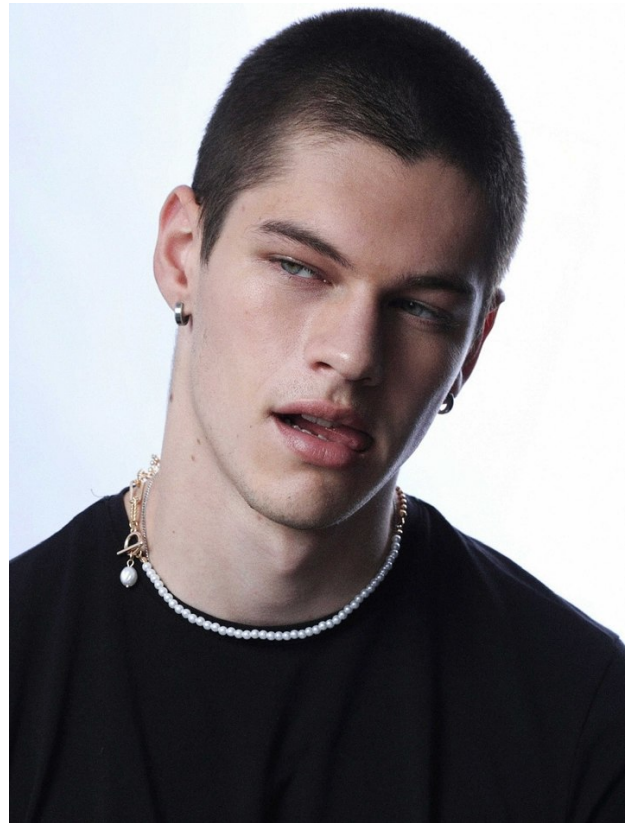

# BOSS MODELS

CAPE TOWN

**SETH JAMES**

Height: 187cm Chest: 94cm Waist: 75cm Shoe: 10.5 UK Hair: Brown Eyes: Green

# BOSS MODELS

CAPE TOWN

SETH JAMES

Height: 187cm Chest: 94cm Waist: 75cm Shoe: 10.5 UK Hair: Brown Eyes: Green

# BOSS MODELS

CAPE TOWN