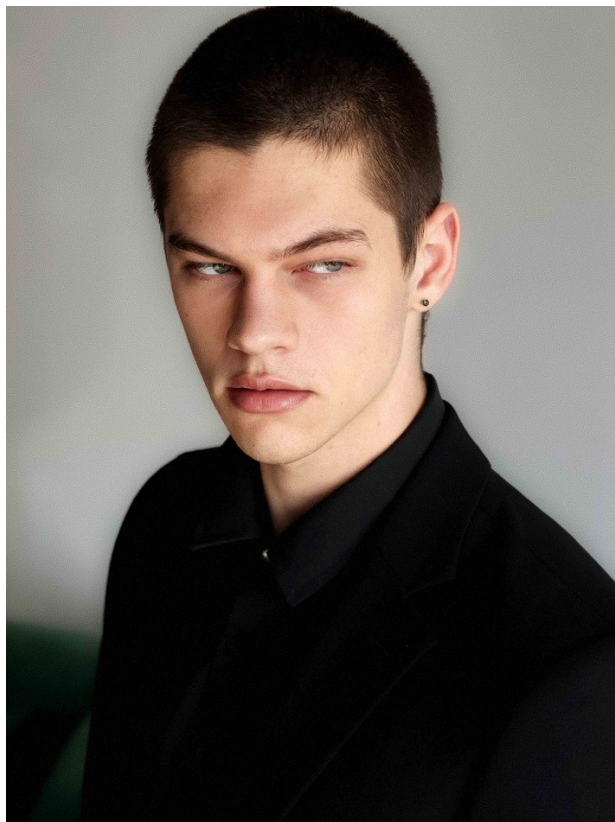

BOSS MODELS

CAPE TOWN

SETH JAMES

Height: 187cm Chest: 94cm Waist: 75cm Shoe: 10.5 UK Hair: Brown Eyes: Green