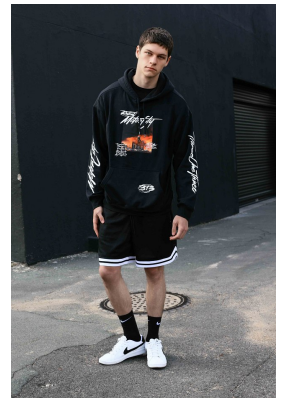

BOSS MODELS

CAPE TOWN

SETH JAMES

Height: 187cm Chest: 94cm Waist: 75cm Shoe: 10.5 UK Hair: Brown Eyes: Green

BOSS MODELS

CAPE TOWN

SETH JAMES

Height: 187cm Chest: 94cm Waist: 75cm Shoe: 10.5 UK Hair: Brown Eyes: Green