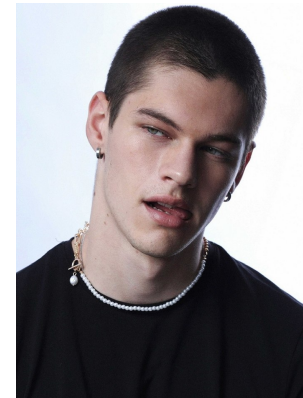

BOSS MODELS

CAPE TOWN

SETH JAMES

Height: 187cm Chest: 94cm Waist: 75cm Shoe: 10.5 UK Hair: Brown Eyes: Green

BOSS MODELS

CAPE TOWN

SETH JAMES

Height: 187cm Chest: 94cm Waist: 75cm Shoe: 10.5 UK Hair: Brown Eyes: Green