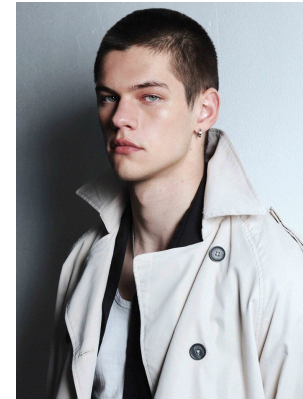

BOSS MODELS

CAPE TOWN

SETH JAMES

Height: 187cm Chest: 94cm Waist: 75cm Shoe: 10.5 UK Hair: Brown Eyes: Green

BOSS MODELS

CAPE TOWN

SETH JAMES

Height: 187cm Chest: 94cm Waist: 75cm Shoe: 10.5 UK Hair: Brown Eyes: Green