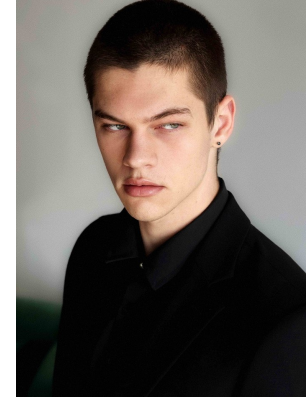

BOSS MODELS

CAPE TOWN

SETH JAMES

Height: 187cm Chest: 94cm Waist: 75cm Shoe: 10.5 UK Hair: Brown Eyes: Green

BOSS MODELS

CAPE TOWN

SETH JAMES

Height: 187cm Chest: 94cm Waist: 75cm Shoe: 10.5 UK Hair: Brown Eyes: Green