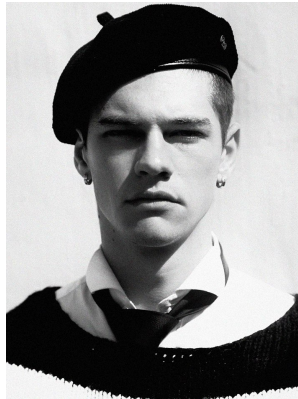

BOSS MODELS

CAPE TOWN

SETH JAMES

Height: 187cm Chest: 94cm Waist: 75cm Shoe: 10.5 UK Hair: Brown Eyes: Green

BOSS MODELS

CAPE TOWN

SETH JAMES

Height: 187cm Chest: 94cm Waist: 75cm Shoe: 10.5 UK Hair: Brown Eyes: Green