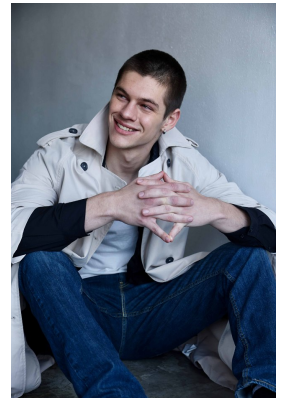

BOSS MODELS

CAPE TOWN

SETH JAMES

Height: 187cm Chest: 94cm Waist: 75cm Shoe: 10.5 UK Hair: Brown Eyes: Green

BOSS MODELS

CAPE TOWN

SETH JAMES

Height: 187cm Chest: 94cm Waist: 75cm Shoe: 10.5 UK Hair: Brown Eyes: Green