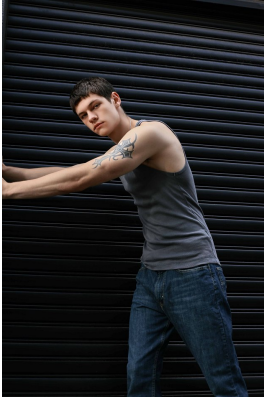

BOSS MODELS

CAPE TOWN

SETH JAMES

Height: 187cm Chest: 94cm Waist: 75cm Shoe: 10.5 UK Hair: Brown Eyes: Green

BOSS MODELS

CAPE TOWN

SETH JAMES

Height: 187cm Chest: 94cm Waist: 75cm Shoe: 10.5 UK Hair: Brown Eyes: Green