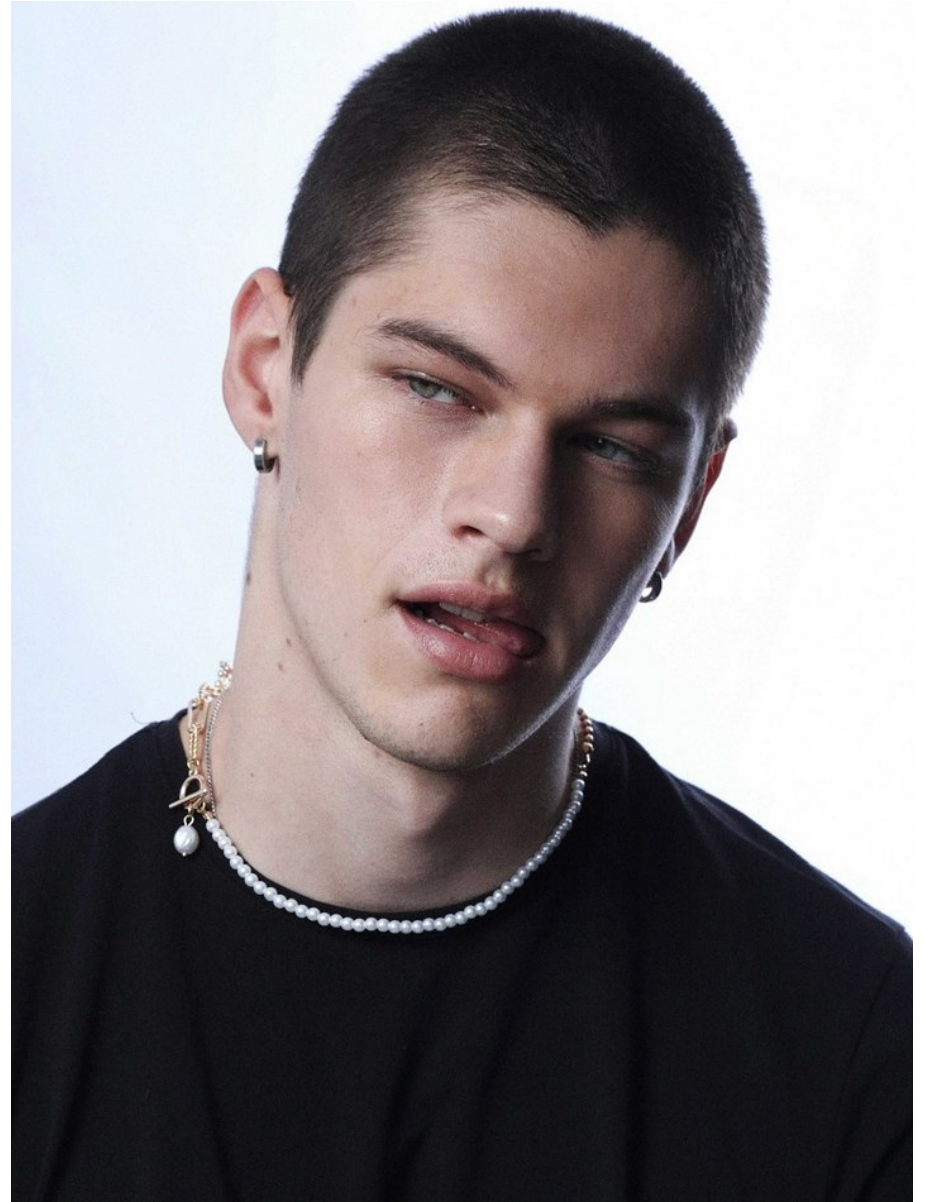

BOSS MODELS

CAPE TOWN

SETH JAMES

Height: 187cm Chest: 94cm Waist: 75cm Shoe: 10.5 UK Hair: Brown Eyes: Green