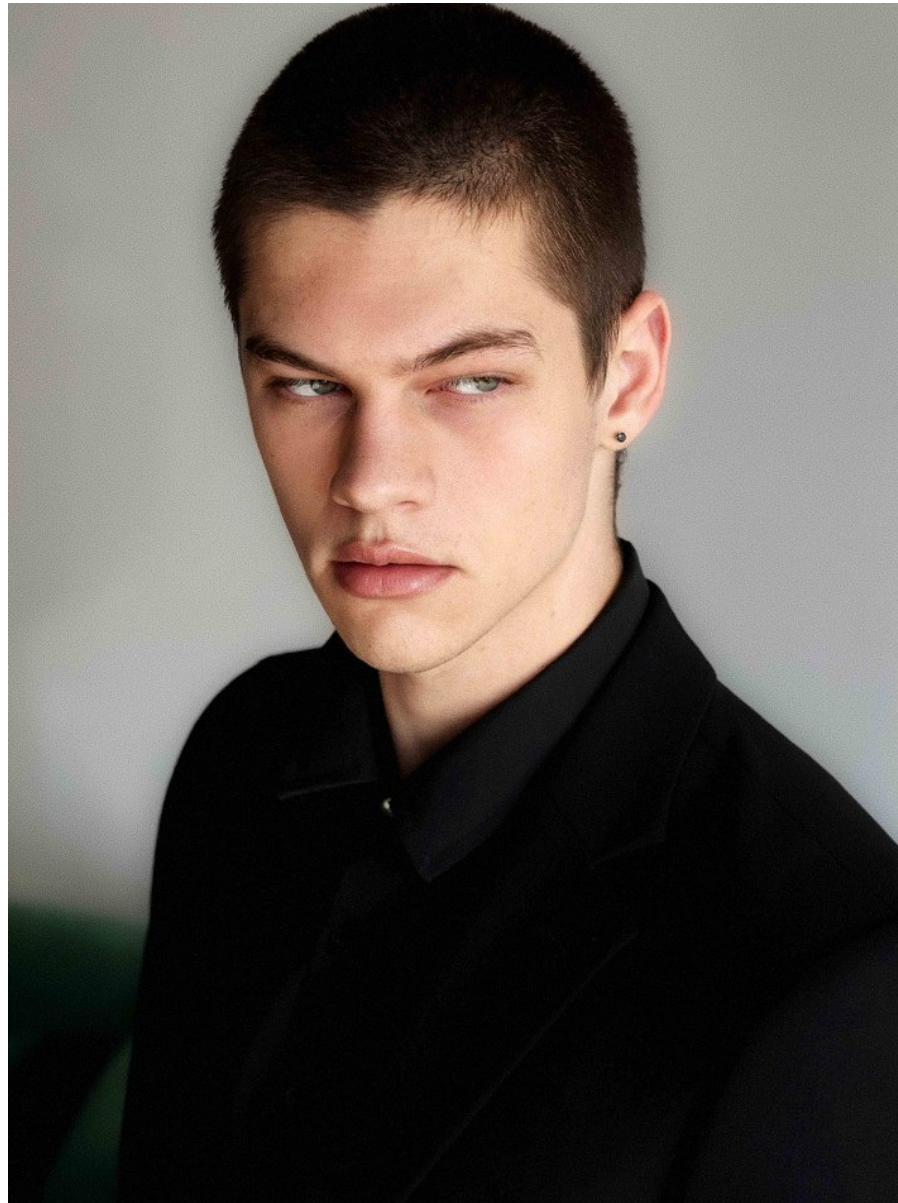

SETH JAMES

BOSS MODELS

CAPE TOWN

SETH JAMES

Height: 187cm Chest: 94cm Waist: 75cm Shoe: 10.5 UK Hair: Brown Eyes: Green