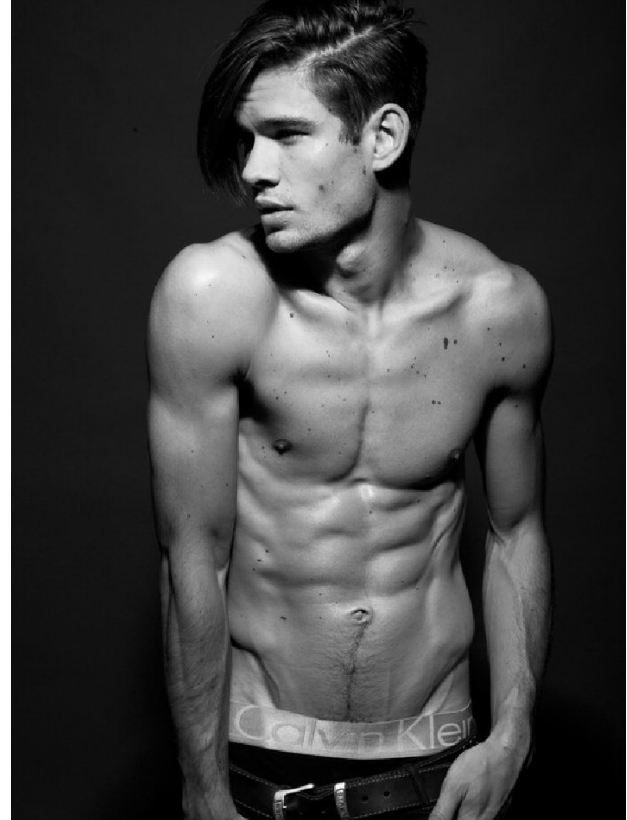

BOSS MODELS

CAPE TOWN

ANDREW HULME

Height: 188cm Chest: 97cm Waist: 79cm Suit: 38 R Shoe: 10.5 UK Hair: Light Brown Eyes: Brown

BOSS MODELS

CAPE TOWN

ANDREW HULME

Height: 188cm Chest: 97cm Waist: 79cm Suit: 38 R Shoe: 10.5 UK Hair: Light Brown Eyes: Brown

BOSS MODELS

CAPE TOWN

GENTLEMAN'S JOURNAL

FASHION

75

ANDREW HULME

Height: 188cm Chest: 97cm Waist: 79cm Suit: 38 R Shoe: 10.5 UK Hair: Light Brown Eyes: Brown

BOSS MODELS

CAPE TOWN

ANDREW HULME

Height: 188cm Chest: 97cm Waist: 79cm Suit: 38 R Shoe: 10.5 UK Hair: Light Brown Eyes: Brown

BOSS MODELS

CAPE TOWN

ANDREW HULME

Height: 188cm Chest: 97cm Waist: 79cm Suit: 38 R Shoe: 10.5 UK Hair: Light Brown Eyes: Brown