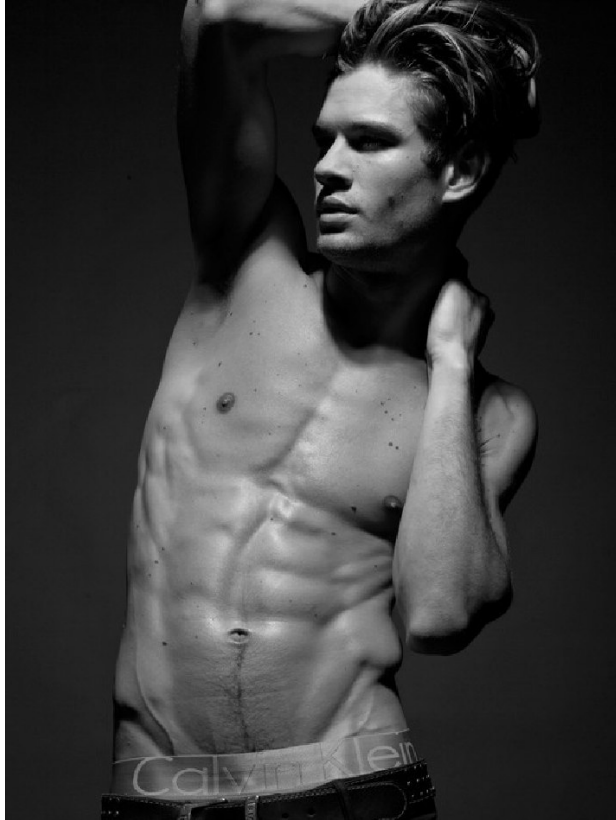

BOSS MODELS

CAPE TOWN

ANDREW HULME

Height: 188cm Chest: 97cm Waist: 79cm Suit: 38 R Shoe: 10.5 UK Hair: Light Brown Eyes: Brown

BOSS MODELS

CAPE TOWN

ANDREW HULME

Height: 188cm Chest: 97cm Waist: 79cm Suit: 38 R Shoe: 10.5 UK Hair: Light Brown Eyes: Brown

BOSS MODELS

CAPE TOWN

GENTLEMAN'S JOURNAL

FASHION

75

ANDREW HULME

Height: 188cm Chest: 97cm Waist: 79cm Suit: 38 R Shoe: 10.5 UK Hair: Light Brown Eyes: Brown

BOSS MODELS

CAPE TOWN

ANDREW HULME

Height: 188cm Chest: 97cm Waist: 79cm Suit: 38 R Shoe: 10.5 UK Hair: Light Brown Eyes: Brown

BOSS MODELS

CAPE TOWN

ANDREW HULME

Height: 188cm Chest: 97cm Waist: 79cm Suit: 38 R Shoe: 10.5 UK Hair: Light Brown Eyes: Brown