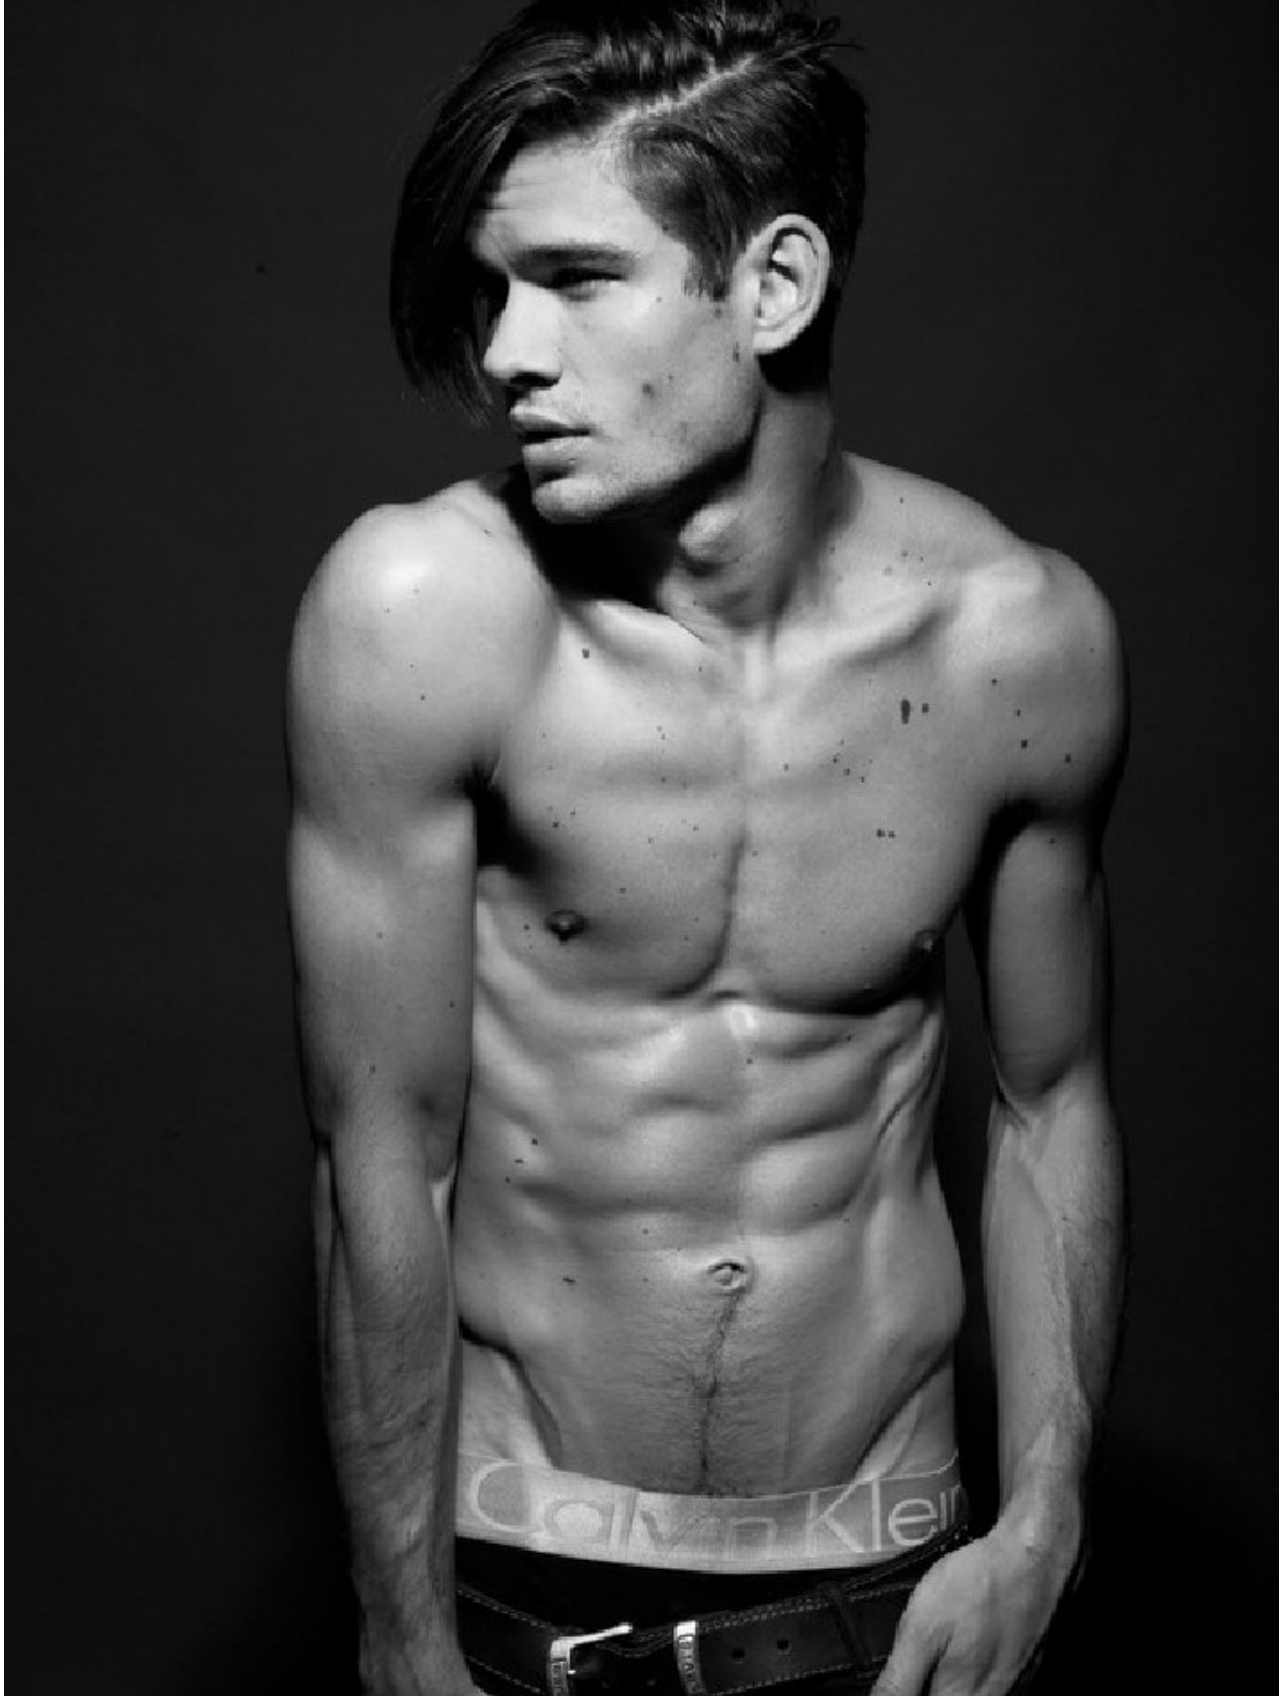

BOSS MODELS

CAPE TOWN

ANDREW HULME

Height: 188cm Chest: 97cm Waist: 79cm Suit: 38 R Shoe: 10.5 UK Hair: Light Brown Eyes: Brown