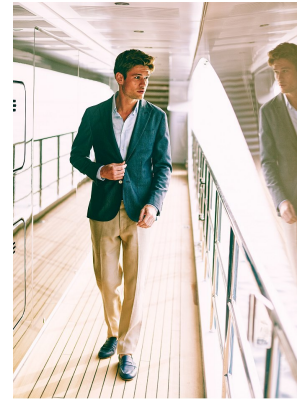

BOSS MODELS

CAPE TOWN

ANDREW HULME

Height: 188cm Chest: 97cm Waist: 79cm Suit: 38 R Shoe: 10.5 UK Hair: Light Brown Eyes: Brown

BOSS MODELS

CAPE TOWN

ANDREW HULME

Height: 188cm Chest: 97cm Waist: 79cm Suit: 38 R Shoe: 10.5 UK Hair: Light Brown Eyes: Brown