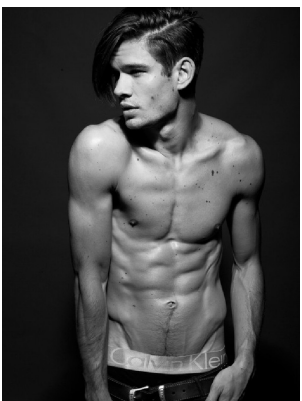

BOSS MODELS

CAPE TOWN

ANDREW HULME

Height: 188cm Chest: 97cm Waist: 79cm Suit: 38 R Shoe: 10.5 UK Hair: Light Brown Eyes: Brown

BOSS MODELS

CAPE TOWN

ANDREW HULME

Height: 188cm Chest: 97cm Waist: 79cm Suit: 38 R Shoe: 10.5 UK Hair: Light Brown Eyes: Brown