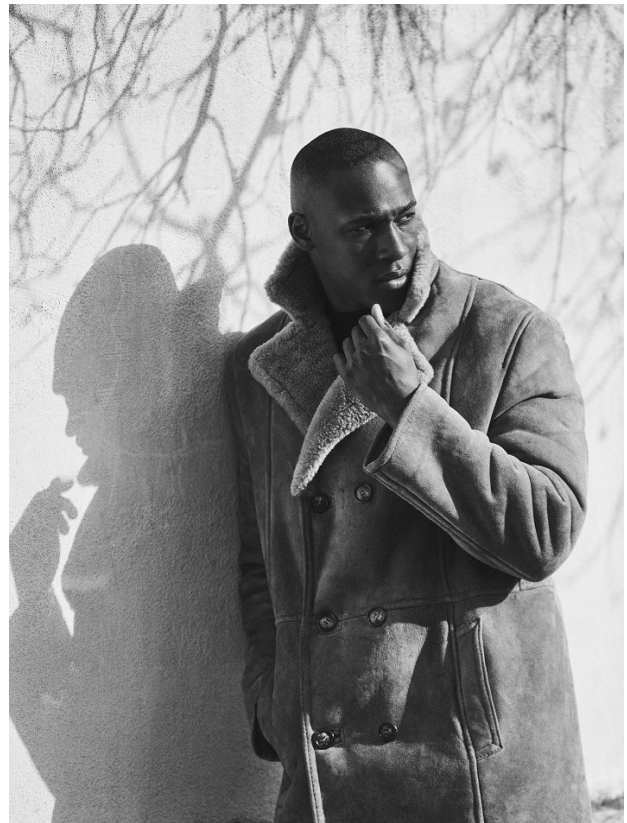

BOSS MODELS

CAPE TOWN

EMMANUEL AMORIN

Height: 188cm Chest: 97cm Waist: 79cm Suit: 38 R Shoe: 10.5 UK Hair: Black Eyes: Brown

BOSS MODELS

CAPE TOWN

EMMANUEL AMORIN

Height: 188cm Chest: 97cm Waist: 79cm Suit: 38 R Shoe: 10.5 UK Hair: Black Eyes: Brown

BOSS MODELS

CAPE TOWN

EMMANUEL AMORIN

Height: 188cm Chest: 97cm Waist: 79cm Suit: 38 R Shoe: 10.5 UK Hair: Black Eyes: Brown