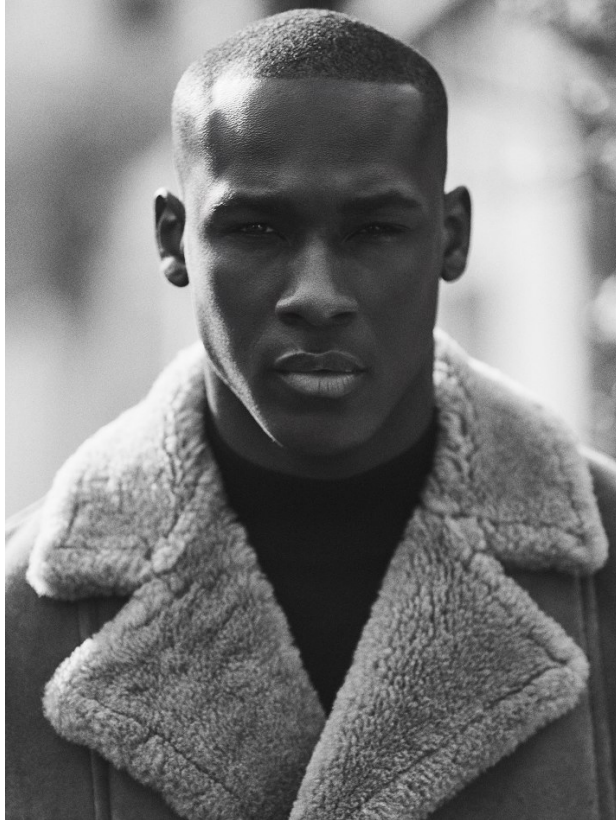

BOSS MODELS

CAPE TOWN

EMMANUEL AMORIN

Height: 188cm Chest: 97cm Waist: 79cm Suit: 38 R Shoe: 10.5 UK Hair: Black Eyes: Brown

BOSS MODELS

CAPE TOWN

EMMANUEL AMORIN

Height: 188cm Chest: 97cm Waist: 79cm Suit: 38 R Shoe: 10.5 UK Hair: Black Eyes: Brown