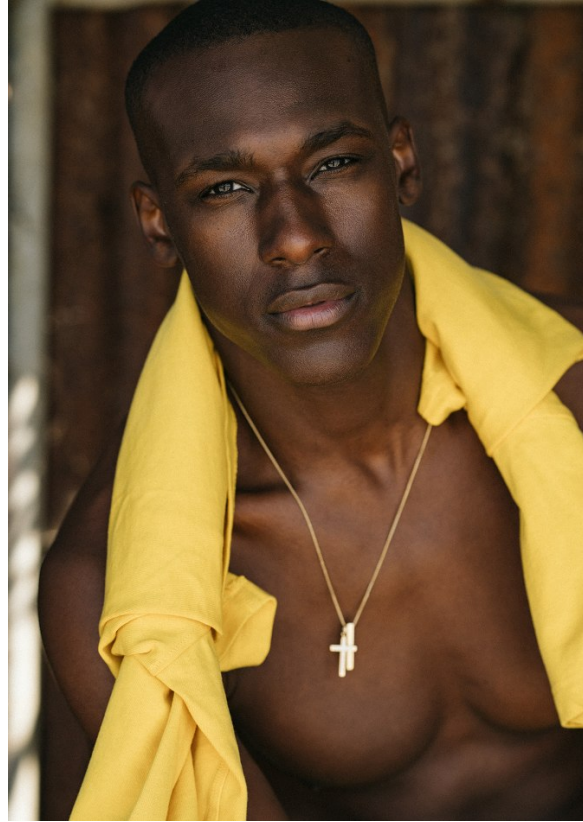

BOSS MODELS

CAPE TOWN

EMMANUEL AMORIN

Height: 188cm Chest: 97cm Waist: 79cm Suit: 38 R Shoe: 10.5 UK Hair: Black Eyes: Brown

BOSS MODELS

CAPE TOWN

EMMANUEL AMORIN

Height: 188cm Chest: 97cm Waist: 79cm Suit: 38 R Shoe: 10.5 UK Hair: Black Eyes: Brown

BOSS MODELS

CAPE TOWN

EMMANUEL AMORIN

Height: 188cm Chest: 97cm Waist: 79cm Suit: 38 R Shoe: 10.5 UK Hair: Black Eyes: Brown