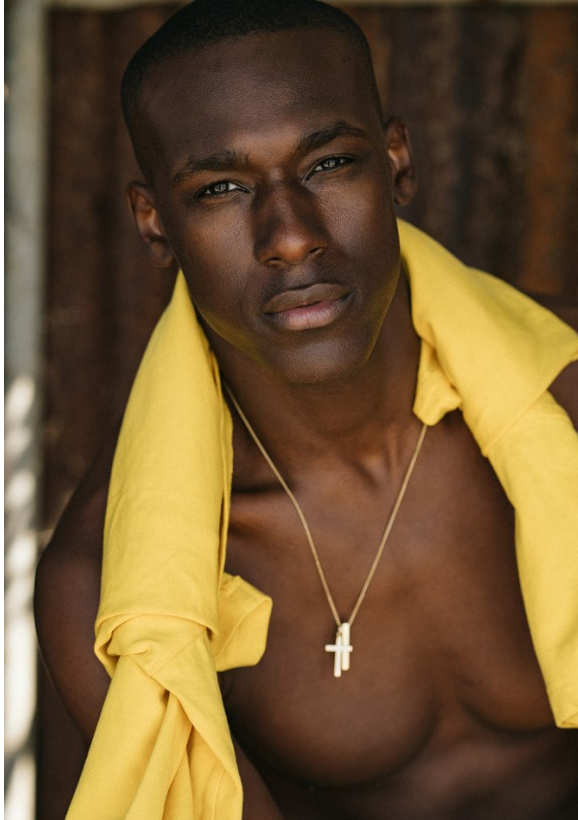

BOSS MODELS

CAPE TOWN

EMMANUEL AMORIN

Height: 188cm Chest: 98cm Waist: 82cm Suit: 38.5 R Shoe: 10.5 UK Hair: Black Eyes: Brown