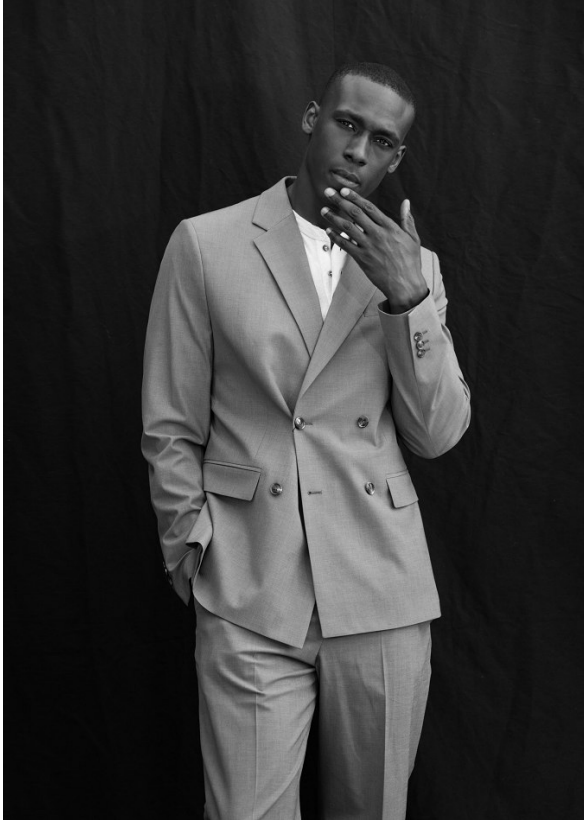

# BOSS MODELS

CAPE TOWN

EMMANUEL AMORIN

Height: 188cm Chest: 98cm Waist: 82cm Suit: 38.5 R Shoe: 10.5 UK Hair: Black Eyes: Brown