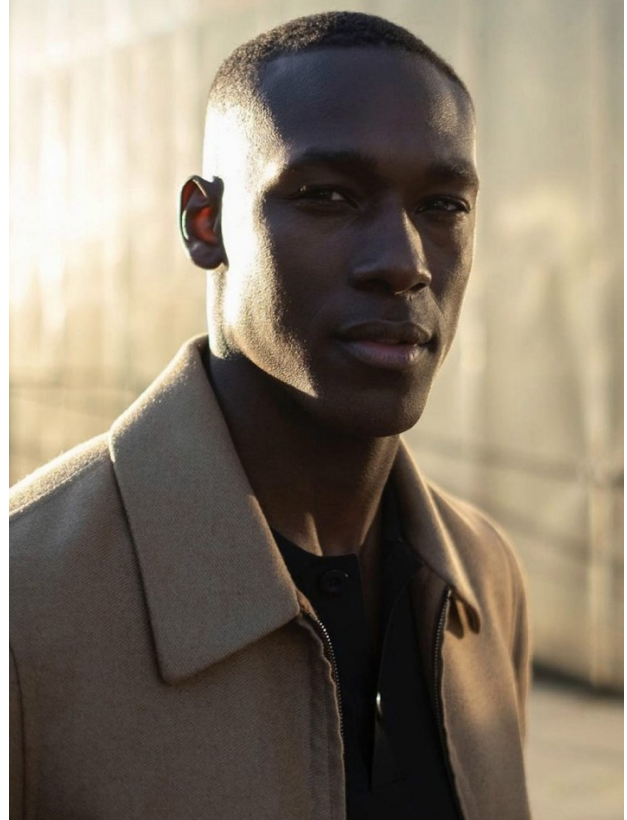

BOSS MODELS

CAPE TOWN

EMMANUEL AMORIN

Height: 188cm Chest: 98cm Waist: 82cm Suit: 38.5 R Shoe: 10.5 UK Hair: Black Eyes: Brown