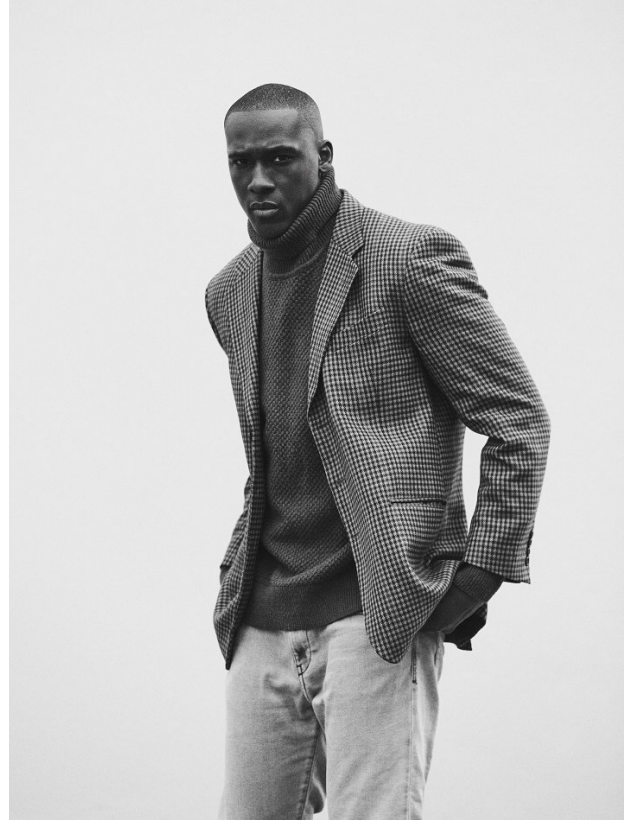

BOSS MODELS

CAPE TOWN

EMMANUEL AMORIN

Height: 188cm Chest: 97cm Waist: 79cm Suit: 38 R Shoe: 10.5 UK Hair: Black Eyes: Brown

BOSS MODELS

CAPE TOWN

EMMANUEL AMORIN

Height: 188cm Chest: 97cm Waist: 79cm Suit: 38 R Shoe: 10.5 UK Hair: Black Eyes: Brown