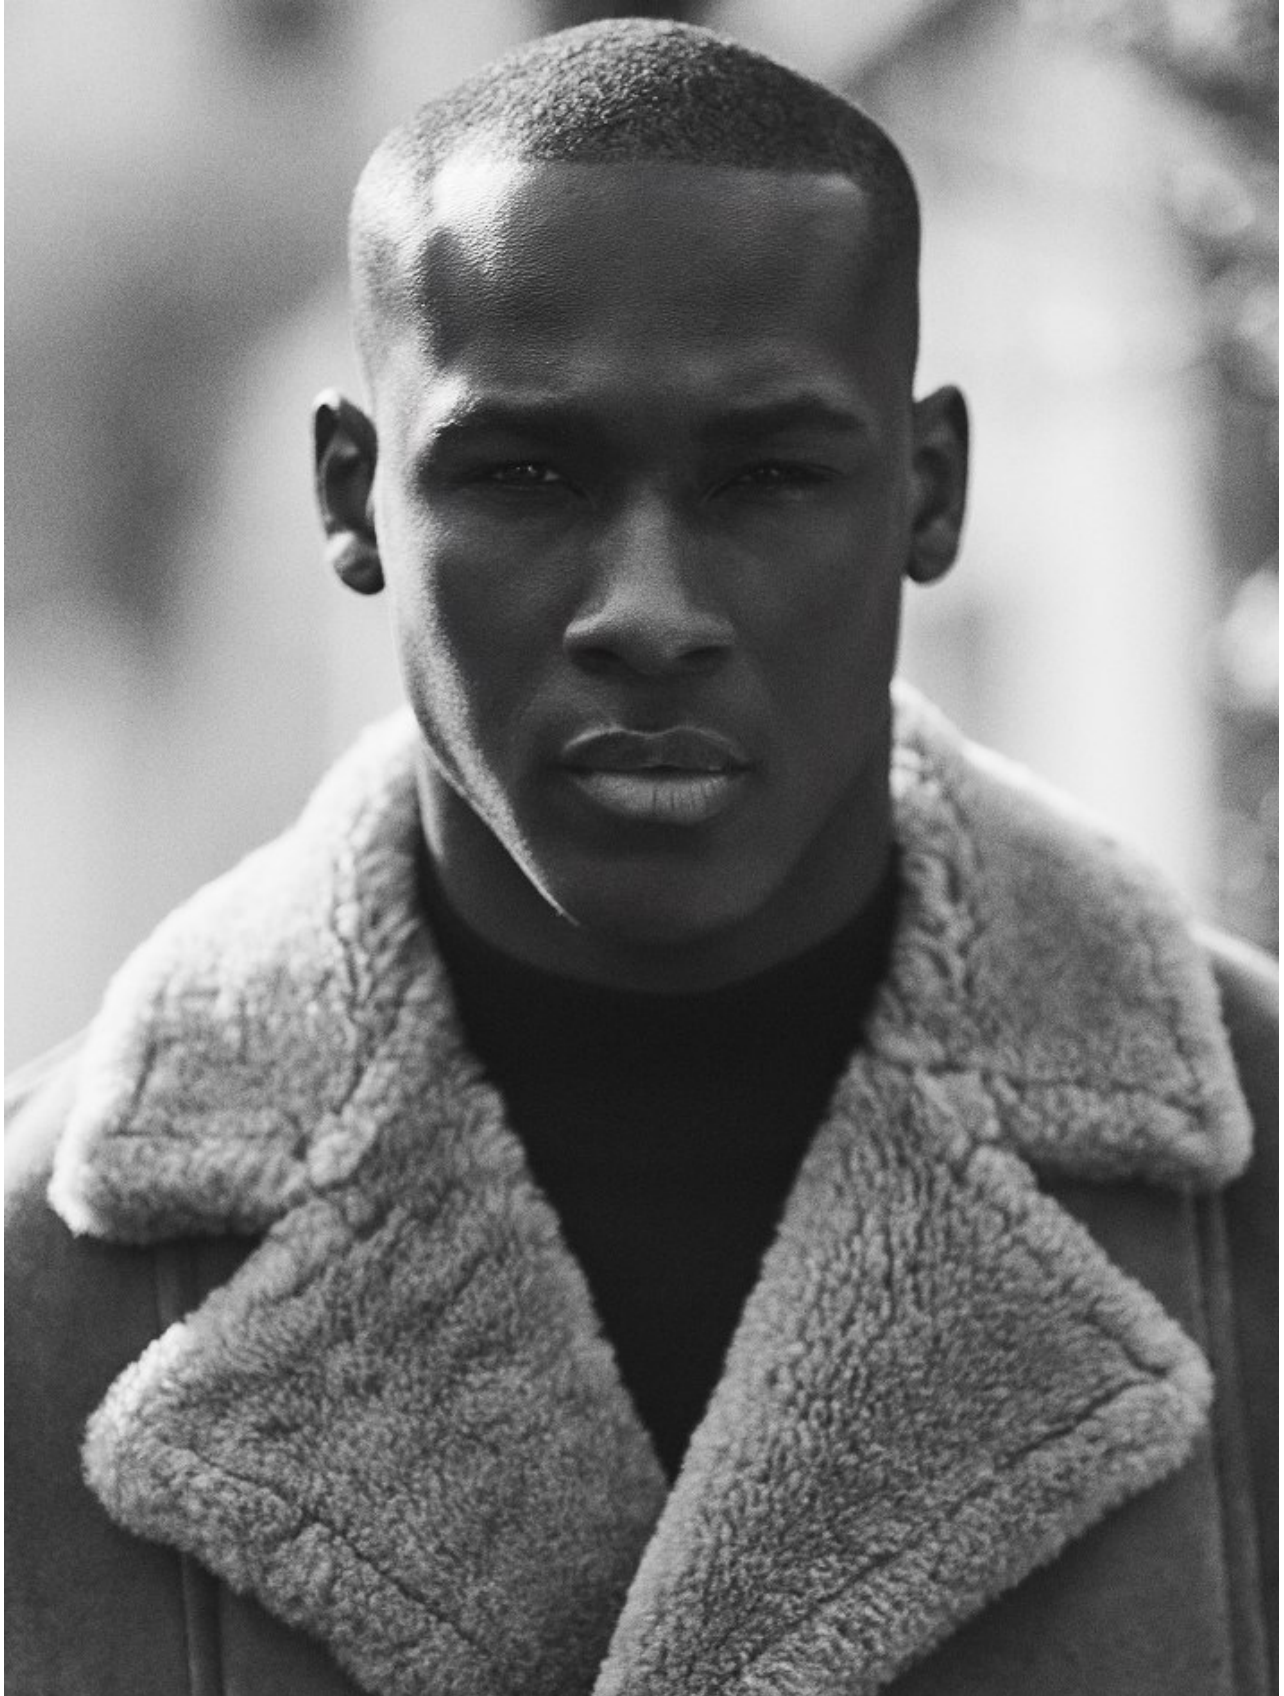

EMMANUEL AMORIN

BOSS MODELS

CAPE TOWN

Height: 188cm Chest: 98cm Waist: 82cm Suit: 38.5 R Shoe: 10.5 UK Hair: Black Eyes: Brown