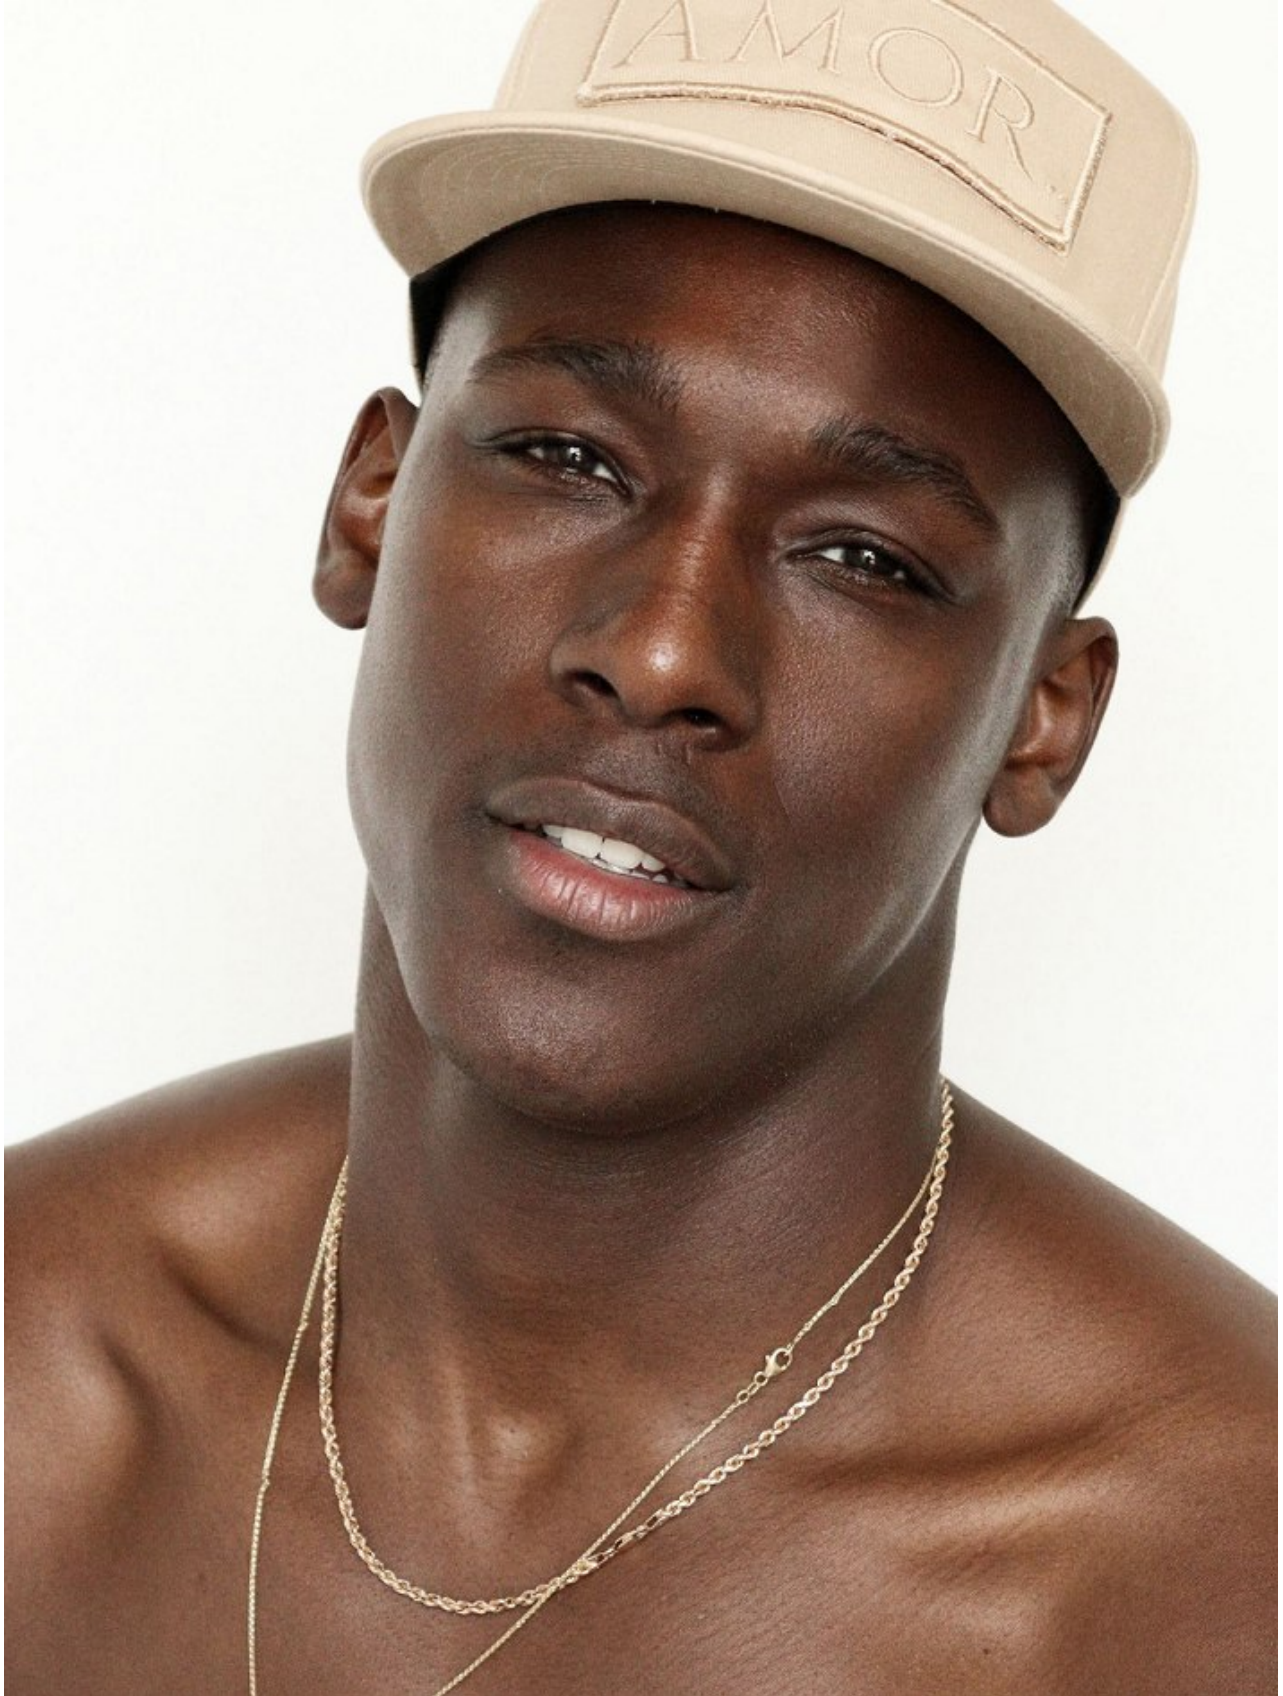

BOSS MODELS

CAPE TOWN

EMMANUEL AMORIN

Height: 188cm Chest: 98cm Waist: 82cm Suit: 38.5 R Shoe: 10.5 UK Hair: Black Eyes: Brown

BOSS MODELS

CAPE TOWN

EMMANUEL AMORIN

Height: 188cm Chest: 98cm Waist: 82cm Suit: 38.5 R Shoe: 10.5 UK Hair: Black Eyes: Brown