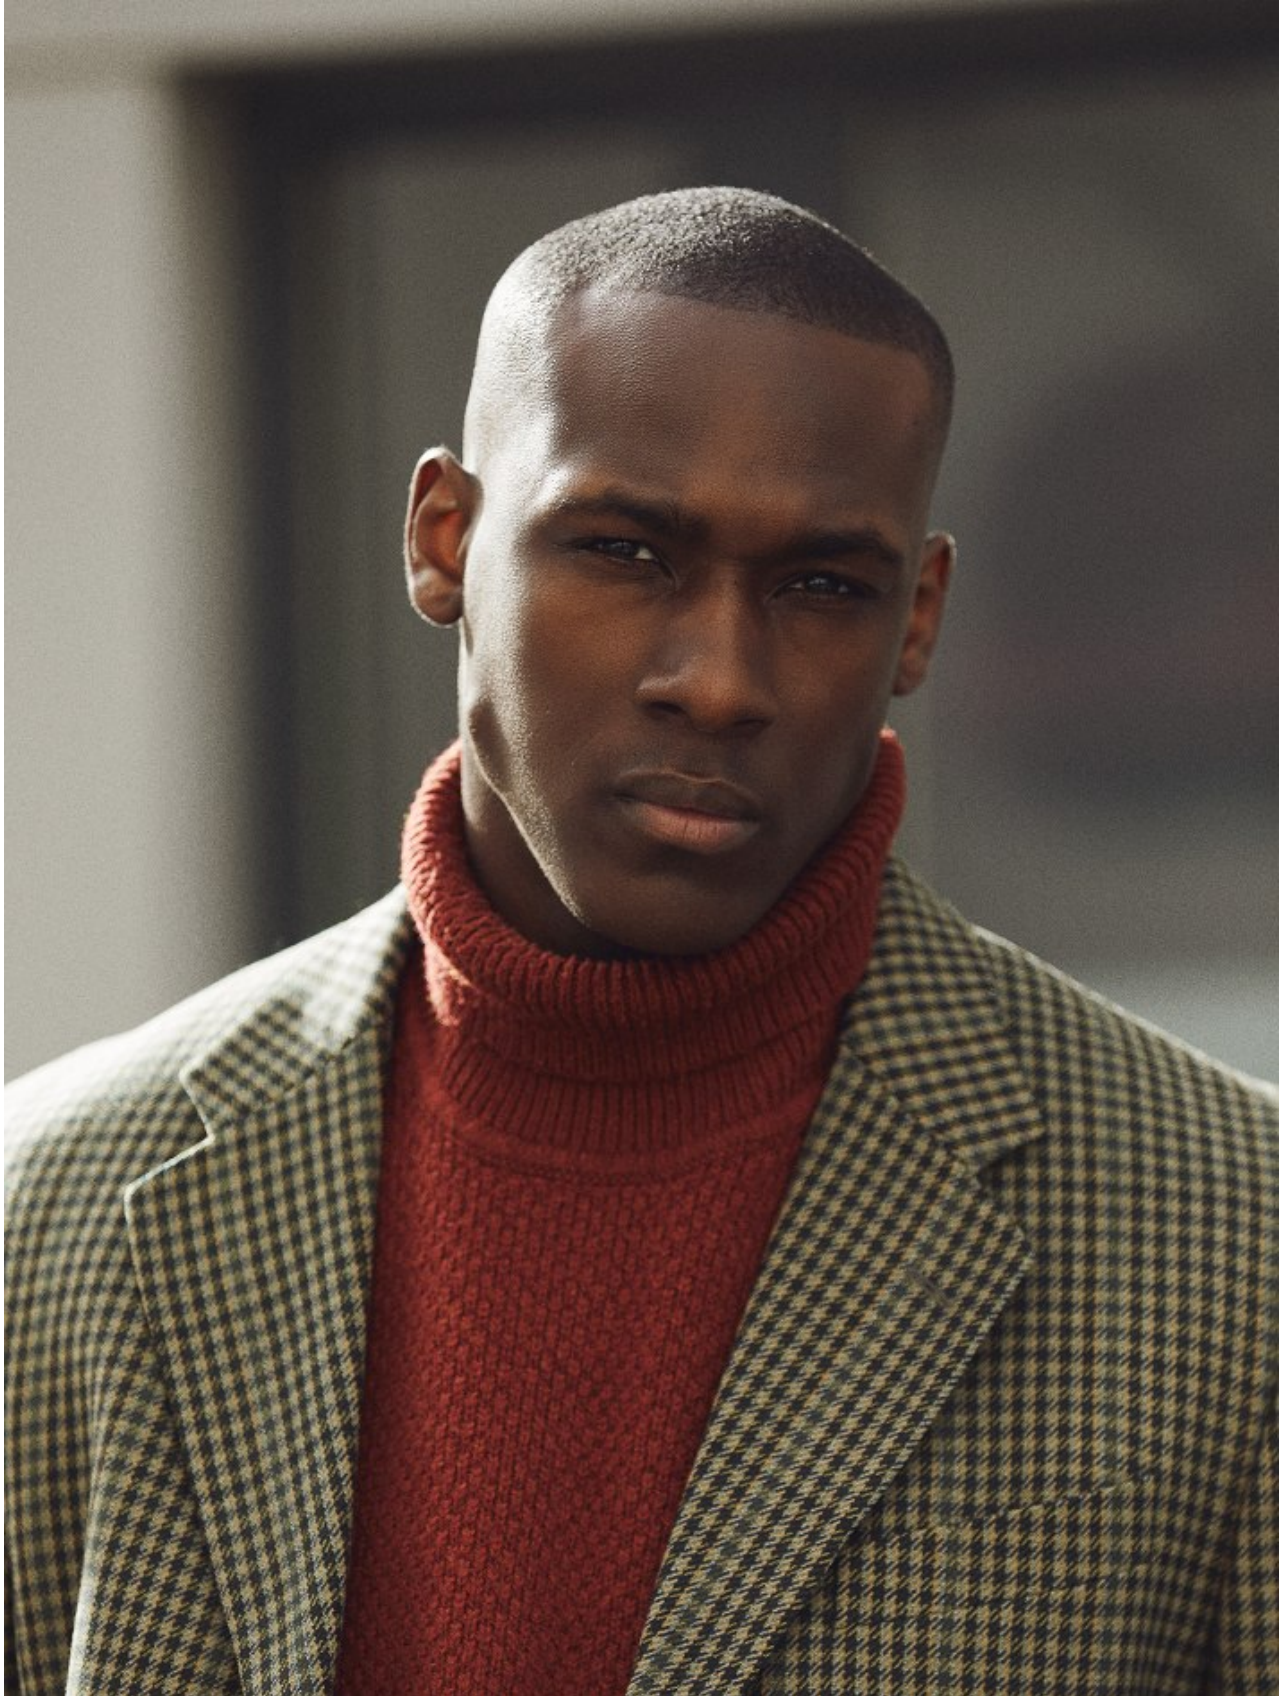

EMMANUEL AMORIN

BOSS MODELS

CAPE TOWN

Height: 188cm Chest: 98cm Waist: 82cm Suit: 38.5 R Shoe: 10.5 UK Hair: Black Eyes: Brown