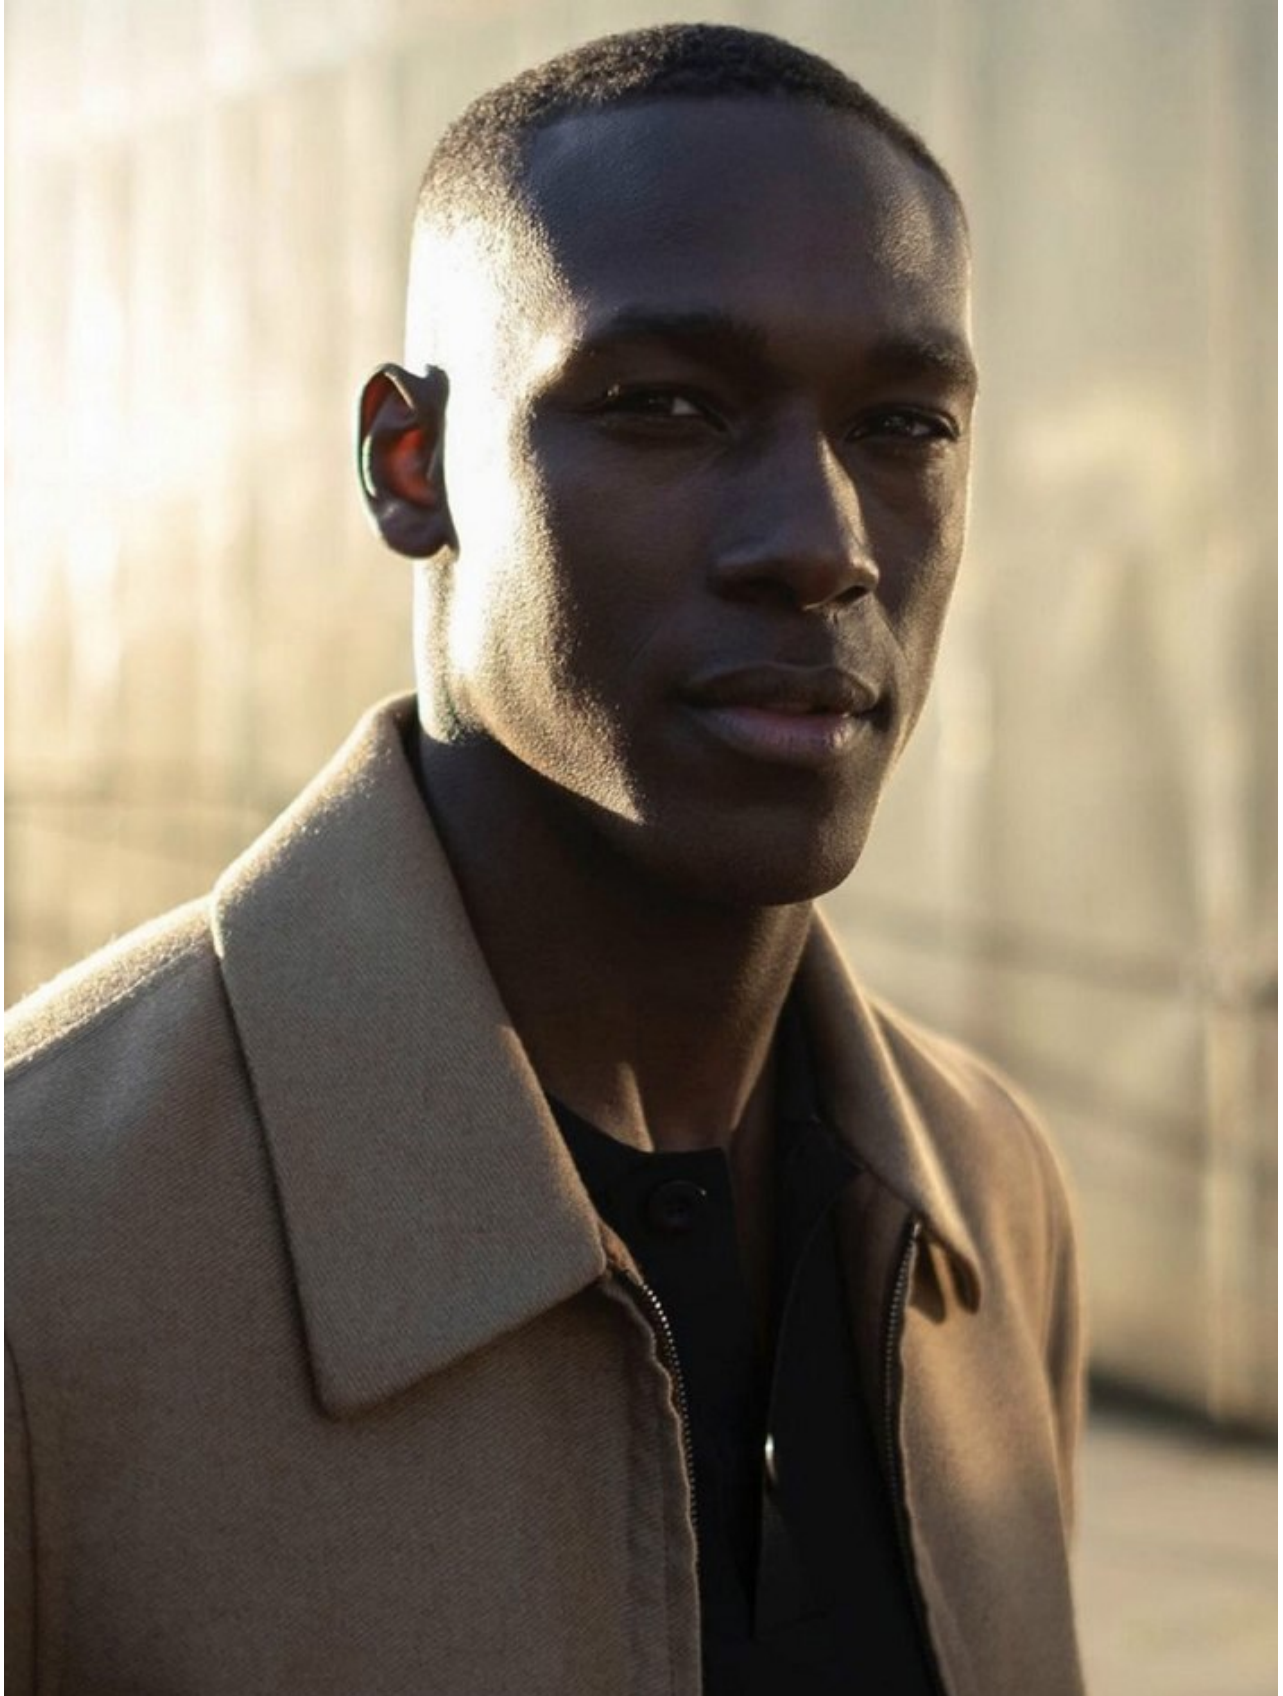

EMMANUEL AMORIN

BOSS MODELS

CAPE TOWN

Height: 188cm Chest: 98cm Waist: 82cm Suit: 38.5 R Shoe: 10.5 UK Hair: Black Eyes: Brown