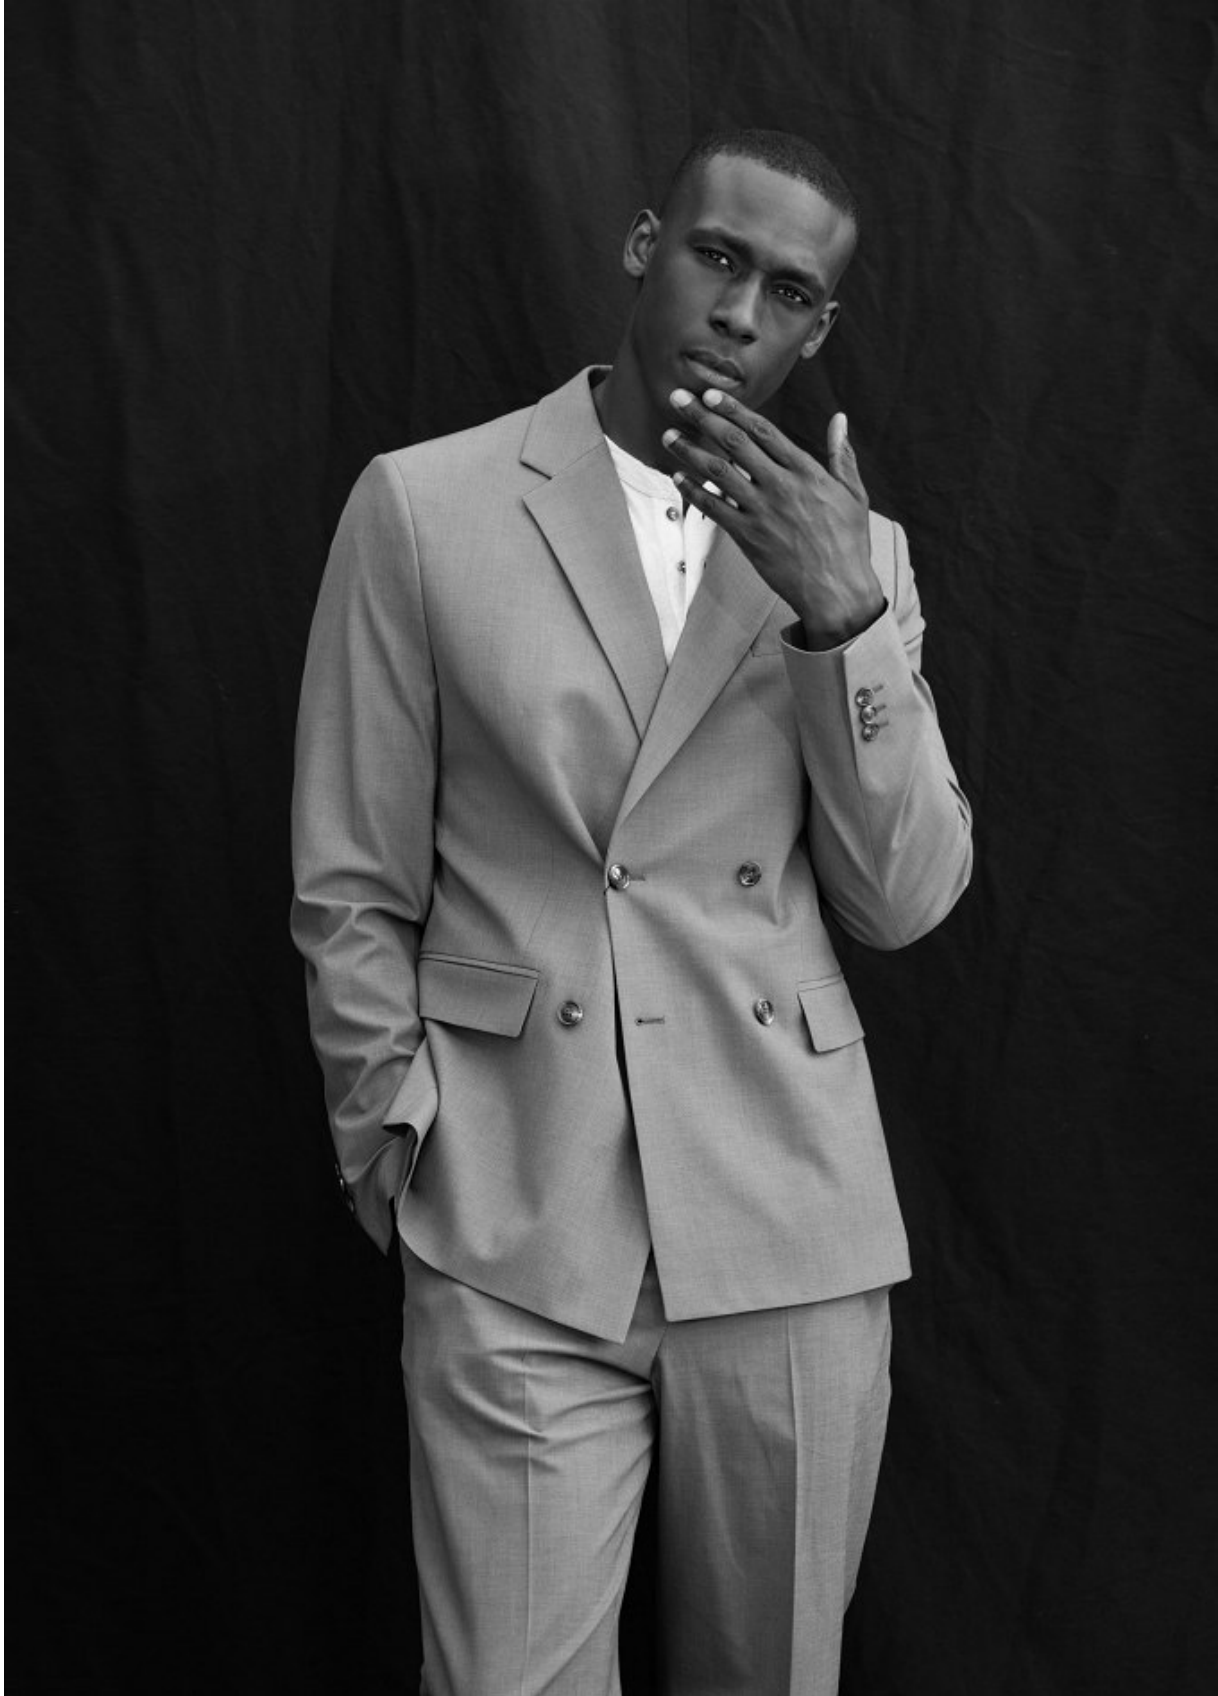

BOSS MODELS

CAPE TOWN

EMMANUEL AMORIN

Height: 188cm Chest: 98cm Waist: 82cm Suit: 38.5 R Shoe: 10.5 UK Hair: Black Eyes: Brown

BOSS MODELS

CAPE TOWN

EMMANUEL AMORIN

Height: 188cm Chest: 98cm Waist: 82cm Suit: 38.5 R Shoe: 10.5 UK Hair: Black Eyes: Brown