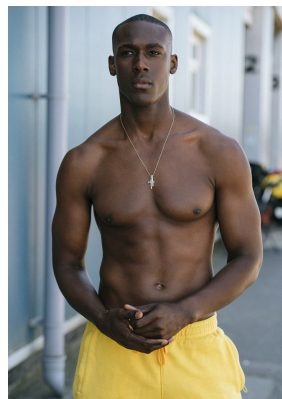

# BOSS MODELS

CAPE TOWN

## EMMANUEL AMORIN

Height: 188cm Chest: 97cm Waist: 79cm Suit: 38 R Shoe: 10.5 UK Hair: Black Eyes: Brown