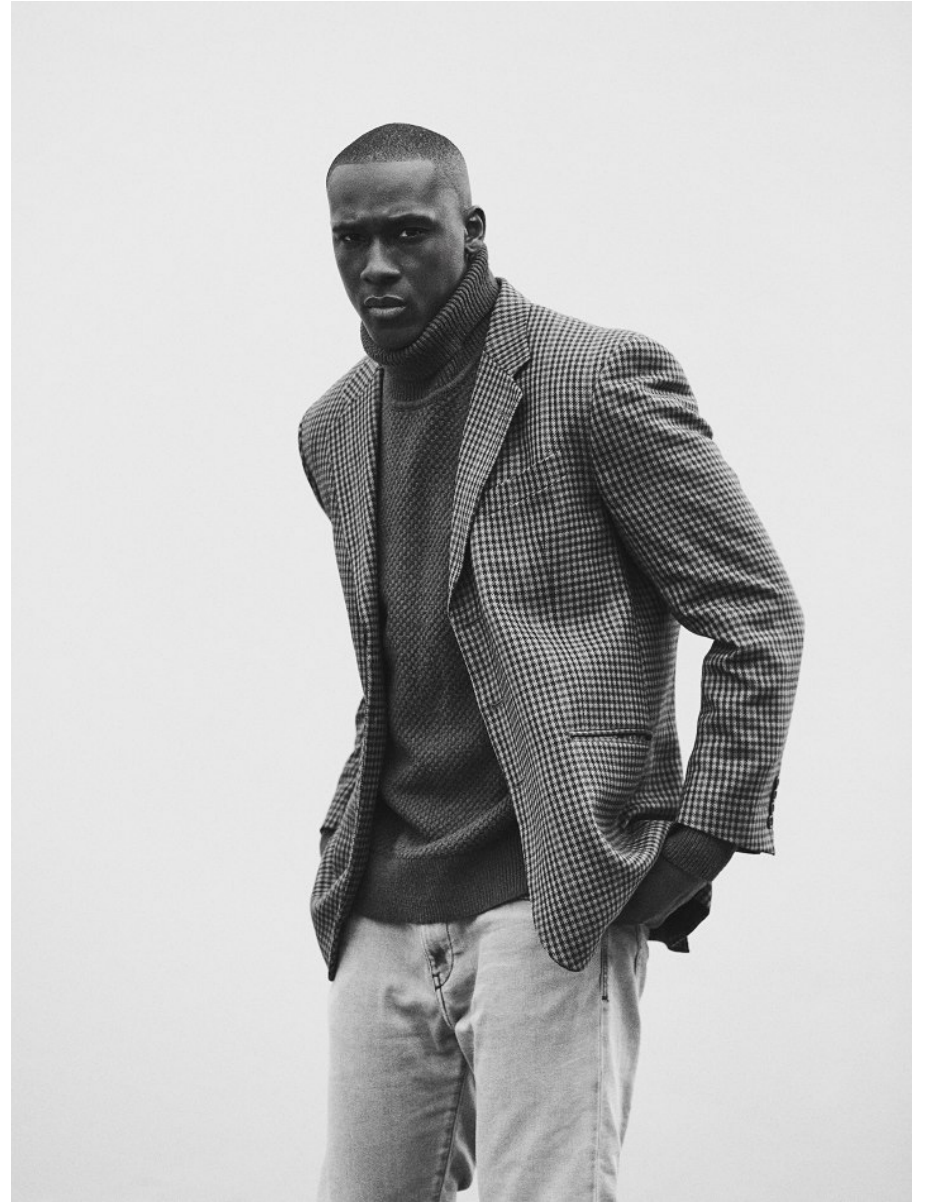

BOSS MODELS

CAPE TOWN

EMMANUEL AMORIN

Height: 188cm Chest: 98cm Waist: 82cm Suit: 38.5 R Shoe: 10.5 UK Hair: Black Eyes: Brown