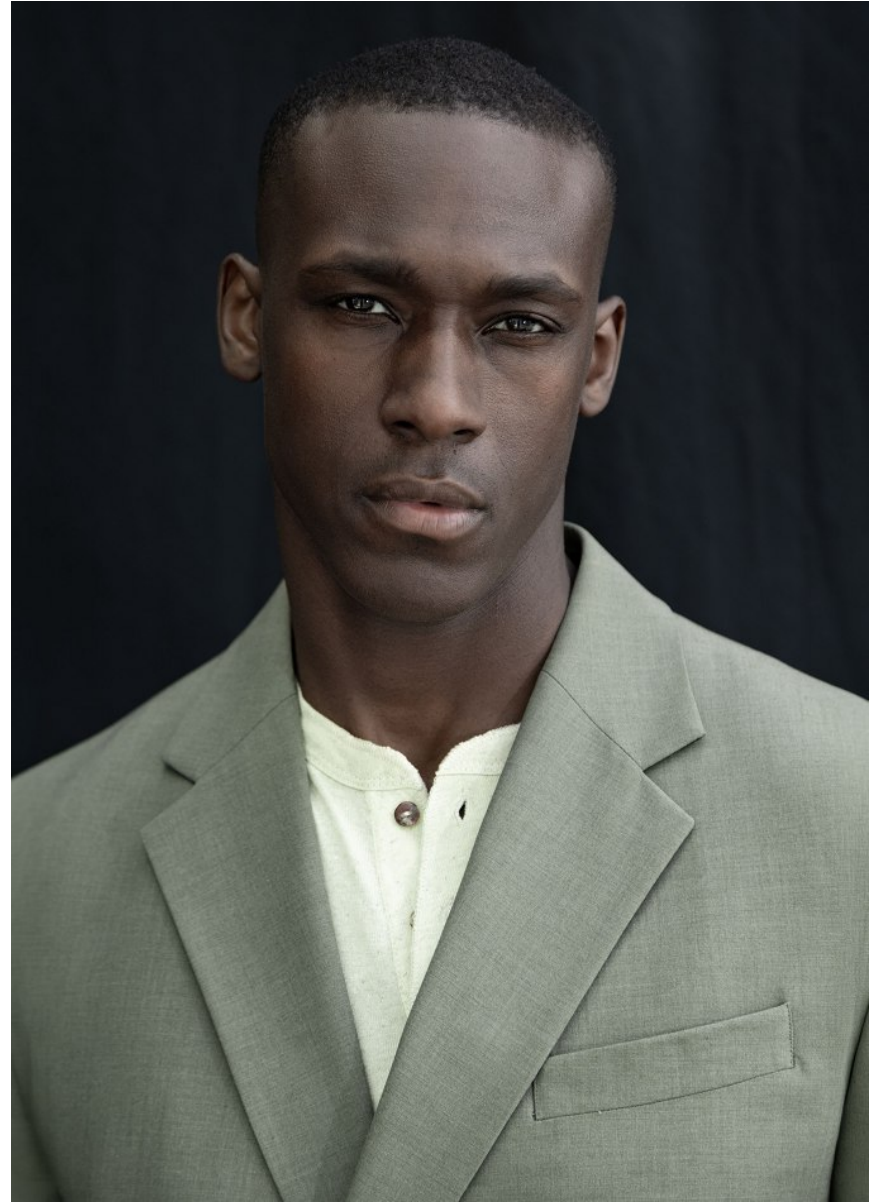

BOSS MODELS

CAPE TOWN

EMMANUEL AMORIN

Height: 188cm Chest: 98cm Waist: 82cm Suit: 38.5 R Shoe: 10.5 UK Hair: Black Eyes: Brown

BOSS MODELS

CAPE TOWN

EMMANUEL AMORIN

Height: 188cm Chest: 98cm Waist: 82cm Suit: 38.5 R Shoe: 10.5 UK Hair: Black Eyes: Brown