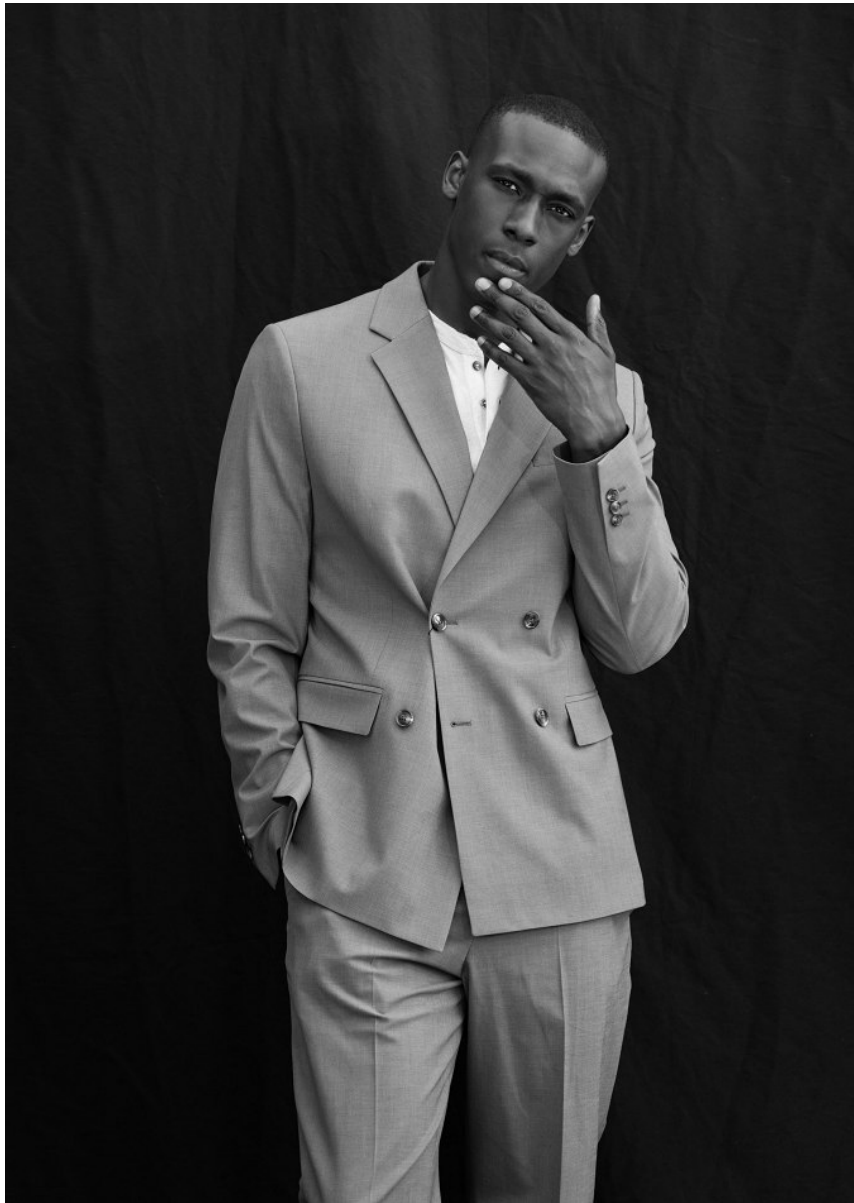

EMMANUEL AMORIN

BOSS MODELS

CAPE TOWN

EMMANUEL AMORIN

Height: 188cm Chest: 98cm Waist: 82cm Suit: 38.5 R Shoe: 10.5 UK Hair: Black Eyes: Brown