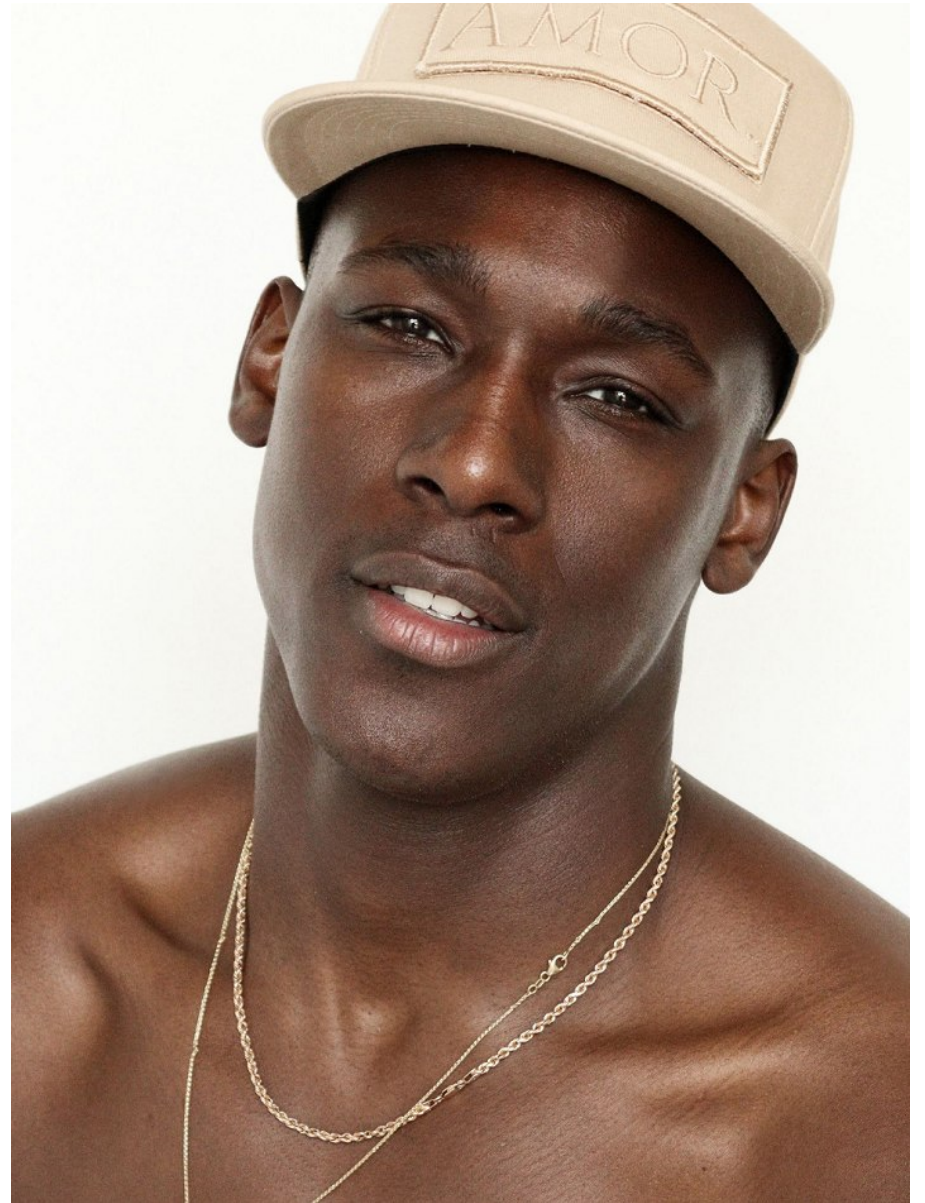

BOSS MODELS

CAPE TOWN

EMMANUEL AMORIN

Height: 188cm Chest: 98cm Waist: 82cm Suit: 38.5 R Shoe: 10.5 UK Hair: Black Eyes: Brown