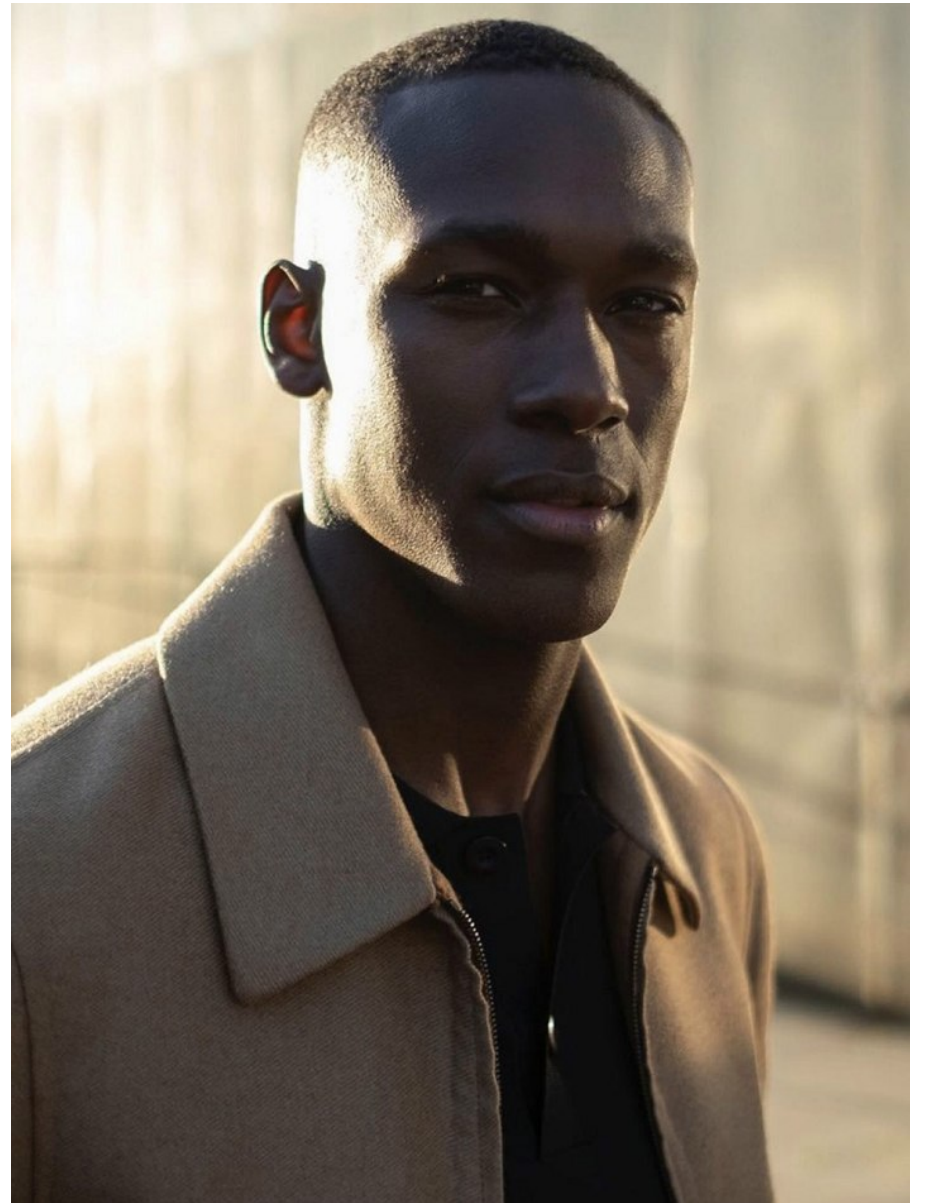

BOSS MODELS

CAPE TOWN

EMMANUEL AMORIN

Height: 188cm Chest: 98cm Waist: 82cm Suit: 38.5 R Shoe: 10.5 UK Hair: Black Eyes: Brown