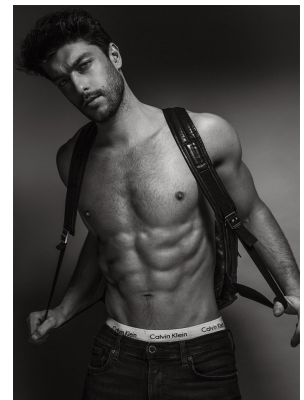

# BOSS MODELS

CAPE TOWN

DOMINIC WUNSCH

Height: 186cm Chest: 102cm Waist: 84cm Suit: 40 L Shoe: 9.5 UK Hair: Brown Eyes: Blue

## DOMINIC WUNSCH

Height: 186cm Chest: 102cm Waist: 84cm Suit: 40 L Shoe: 9.5 UK Hair: Brown Eyes: Blue