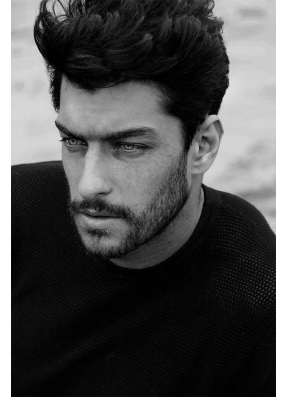

BOSS MODELS

CAPE TOWN

DOMINIC WUNSCH

Height: 186cm Chest: 102cm Waist: 84cm Suit: 40 L Shoe: 9.5 UK Hair: Brown Eyes: Blue