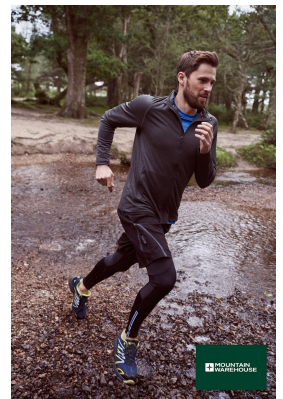

BOSS MODELS

CAPE TOWN

JONTY FINN

Height: 185cm Chest: 99cm Waist: 84cm Suit: 40 R Shoe: 9.5 UK Hair: Brown Eyes: Blue/Green

BOSS MODELS

CAPE TOWN

JONTY FINN

Height: 185cm Chest: 99cm Waist: 84cm Suit: 40 R Shoe: 9.5 UK Hair: Brown Eyes: Blue/Green