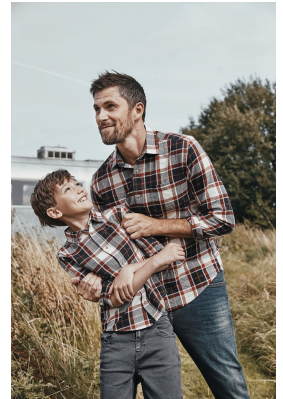

BOSS MODELS

CAPE TOWN

JONTY FINN

Height: 185cm Chest: 99cm Waist: 84cm Suit: 40 R Shoe: 9.5 UK Hair: Brown Eyes: Blue/Green

BOSS MODELS

CAPE TOWN

JONTY FINN

Height: 185cm Chest: 99cm Waist: 84cm Suit: 40 R Shoe: 9.5 UK Hair: Brown Eyes: Blue/Green