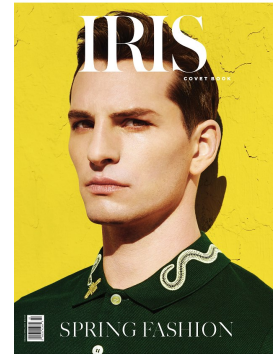

BOSS MODELS

CAPE TOWN

POWER PLAY

PHOTOGRAPHY BY RODOLFO MARTINEZ

CHRIS FOLZ

Height: 185cm Chest: 99cm Waist: 79cm Suit: 38 R Shoe: 10 UK Hair: Brown Eyes: Brown

BOSS MODELS

CAPE TOWN

CHRIS FOLZ

Height: 185cm Chest: 99cm Waist: 79cm Suit: 38 R Shoe: 10 UK Hair: Brown Eyes: Brown