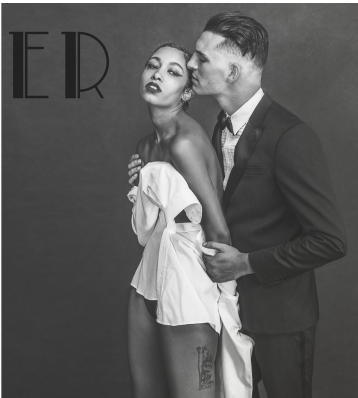

BOSS MODELS

CAPE TOWN

POWER PLAY

PHOTOGRAPHY BY RODOLFO MARTINEZ

CHRIS FOLZ

Height: 185cm Chest: 99cm Waist: 79cm Suit: 38 R Shoe: 10 UK Hair: Brown Eyes: Brown

BOSS MODELS

CAPE TOWN

CHRIS FOLZ

Height: 185cm Chest: 99cm Waist: 79cm Suit: 38 R Shoe: 10 UK Hair: Brown Eyes: Brown