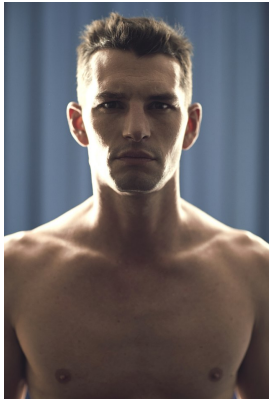

BOSS MODELS

CAPE TOWN

POWER PLAY

PHOTOGRAPHY BY RODOLFO MARTINEZ

CHRIS FOLZ

Height: 185cm Chest: 99cm Waist: 79cm Suit: 38 R Shoe: 10 UK Hair: Brown Eyes: Brown

BOSS MODELS

CAPE TOWN

CHRIS FOLZ

Height: 185cm Chest: 99cm Waist: 79cm Suit: 38 R Shoe: 10 UK Hair: Brown Eyes: Brown