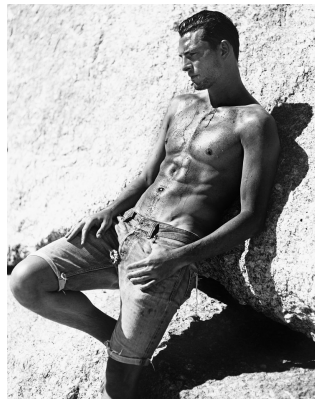

BOSS MODELS

CAPE TOWN

POWER PLAY

PHOTOGRAPHY BY RODOLFO MARTINEZ

CHRIS FOLZ

Height: 185cm Chest: 99cm Waist: 79cm Suit: 38 R Shoe: 10 UK Hair: Brown Eyes: Brown

BOSS MODELS

CAPE TOWN

CHRIS FOLZ

Height: 185cm Chest: 99cm Waist: 79cm Suit: 38 R Shoe: 10 UK Hair: Brown Eyes: Brown