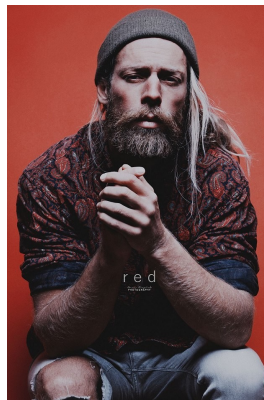

BOSS MODELS

CAPE TOWN

SASCHA MIEKE

Height: 189cm Chest: 100cm Waist: 81cm Suit: 40 L Shoe: 11 UK Hair: Blonde Eyes: Brown

BOSS MODELS

CAPE TOWN

SASCHA MIEKE

Height: 189cm Chest: 100cm Waist: 81cm Suit: 40 L Shoe: 11 UK Hair: Blonde Eyes: Brown