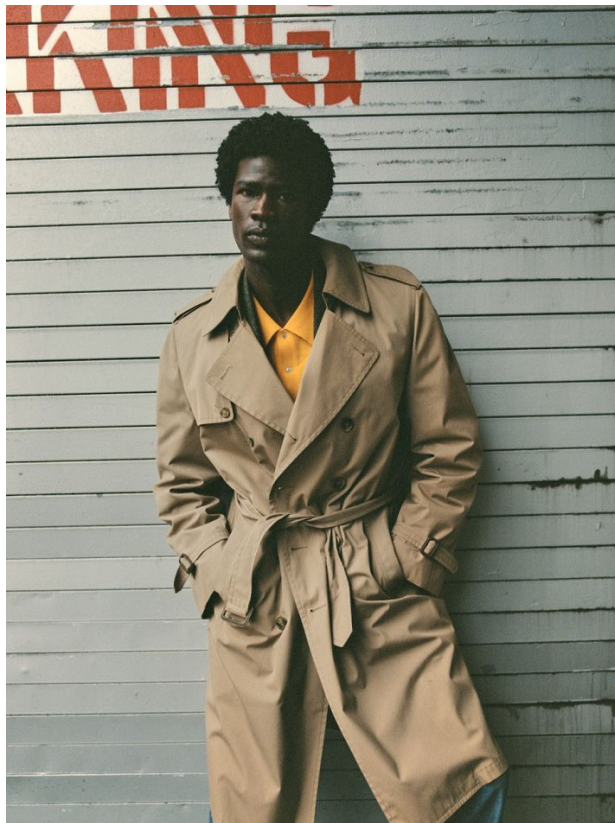

BOSS MODELS

CAPE TOWN

SEID MAHAMAT

Height: 188cm Chest: 90cm Waist: 68cm Suit: 38 R Shoe: 8.5 UK Hair: Black Eyes: Brown

BOSS MODELS

CAPE TOWN

SEID MAHAMAT

Height: 188cm Chest: 90cm Waist: 68cm Suit: 38 R Shoe: 8.5 UK Hair: Black Eyes: Brown

BOSS MODELS

CAPE TOWN

SEID MAHAMAT

Height: 188cm Chest: 90cm Waist: 68cm Suit: 38 R Shoe: 8.5 UK Hair: Black Eyes: Brown

BOSS MODELS

CAPE TOWN

J19 Horloge kaliber
12.1 (88mm) in zwart
keramiek en staal
van Chanel, juwelen
privébezit