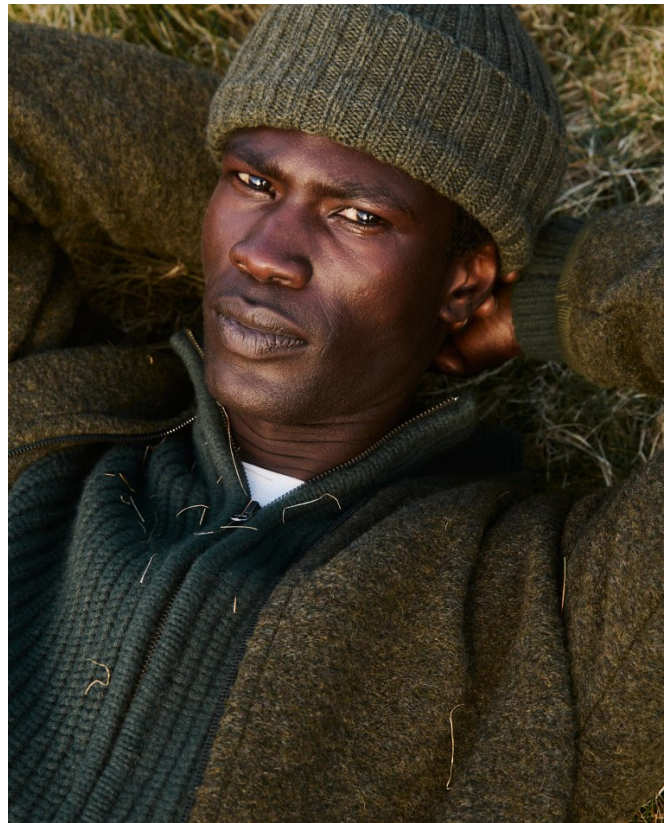

BOSS MODELS

CAPE TOWN

SEID MAHAMAT

Height: 188cm Chest: 90cm Waist: 68cm Suit: 38 R Shoe: 8.5 UK Hair: Black Eyes: Brown