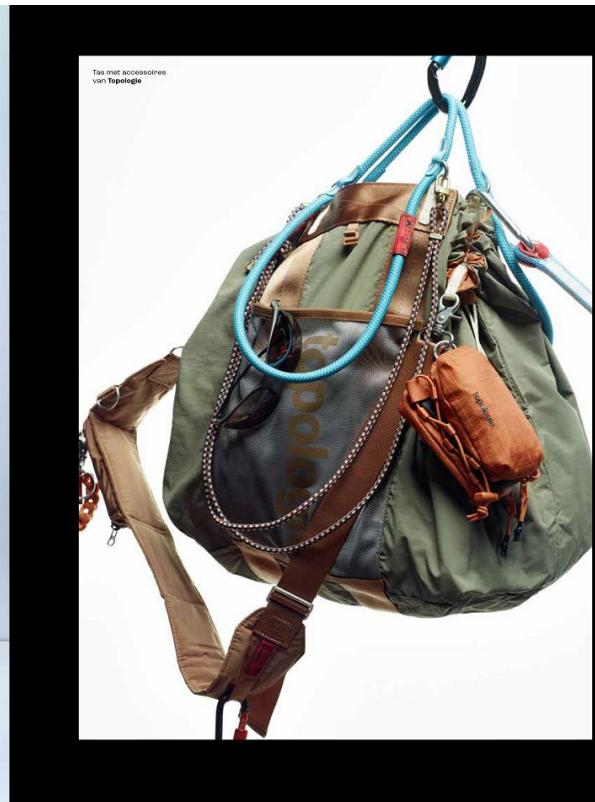

BOSS MODELS

CAPE TOWN

SEID MAHAMAT

Height: 188cm Chest: 90cm Waist: 68cm Suit: 38 R Shoe: 8.5 UK Hair: Black Eyes: Brown

BOSS MODELS

CAPE TOWN

J19 Horloge kaliber
12.1 (88mm) in zwart
keramiek en staal
van Chanel, juwelen
privébezit