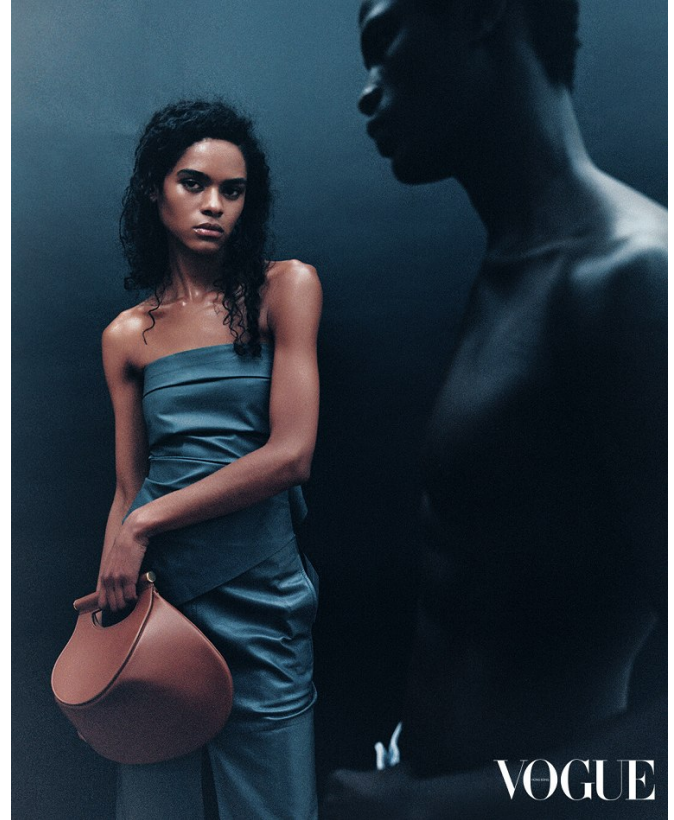

BOSS MODELS

CAPE TOWN

SEID MAHAMAT

Height: 188cm Chest: 90cm Waist: 68cm Suit: 38 R Shoe: 8.5 UK Hair: Black Eyes: Brown