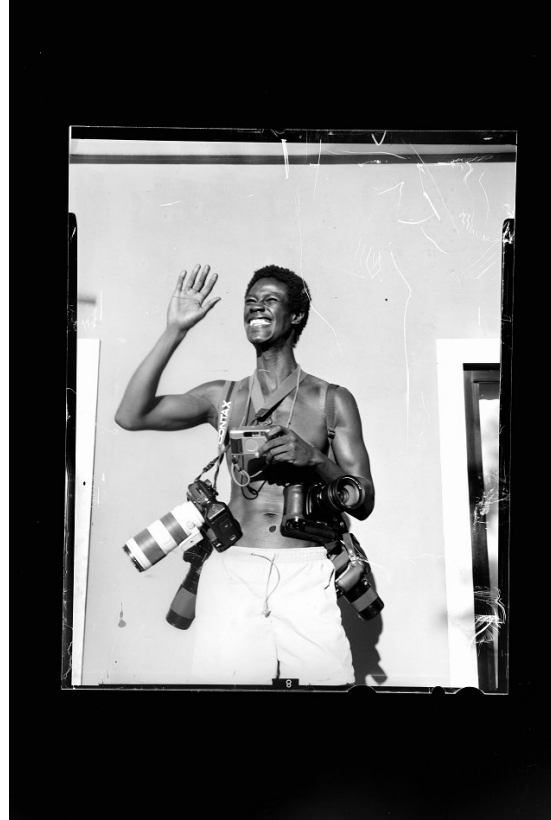

BOSS MODELS

CAPE TOWN

SEID MAHAMAT

Height: 188cm Chest: 90cm Waist: 68cm Suit: 38 R Shoe: 8.5 UK Hair: Black Eyes: Brown

BOSS MODELS

CAPE TOWN

SEID MAHAMAT

Height: 188cm Chest: 90cm Waist: 68cm Suit: 38 R Shoe: 8.5 UK Hair: Black Eyes: Brown

BOSS MODELS

CAPE TOWN

SEID MAHAMAT

Height: 188cm Chest: 90cm Waist: 68cm Suit: 38 R Shoe: 8.5 UK Hair: Black Eyes: Brown

BOSS MODELS

CAPE TOWN

J19 Horloge kaliber
12.1 (88mm) in zwart
keramiek en staal
van Chanel, juwelen
privébezit