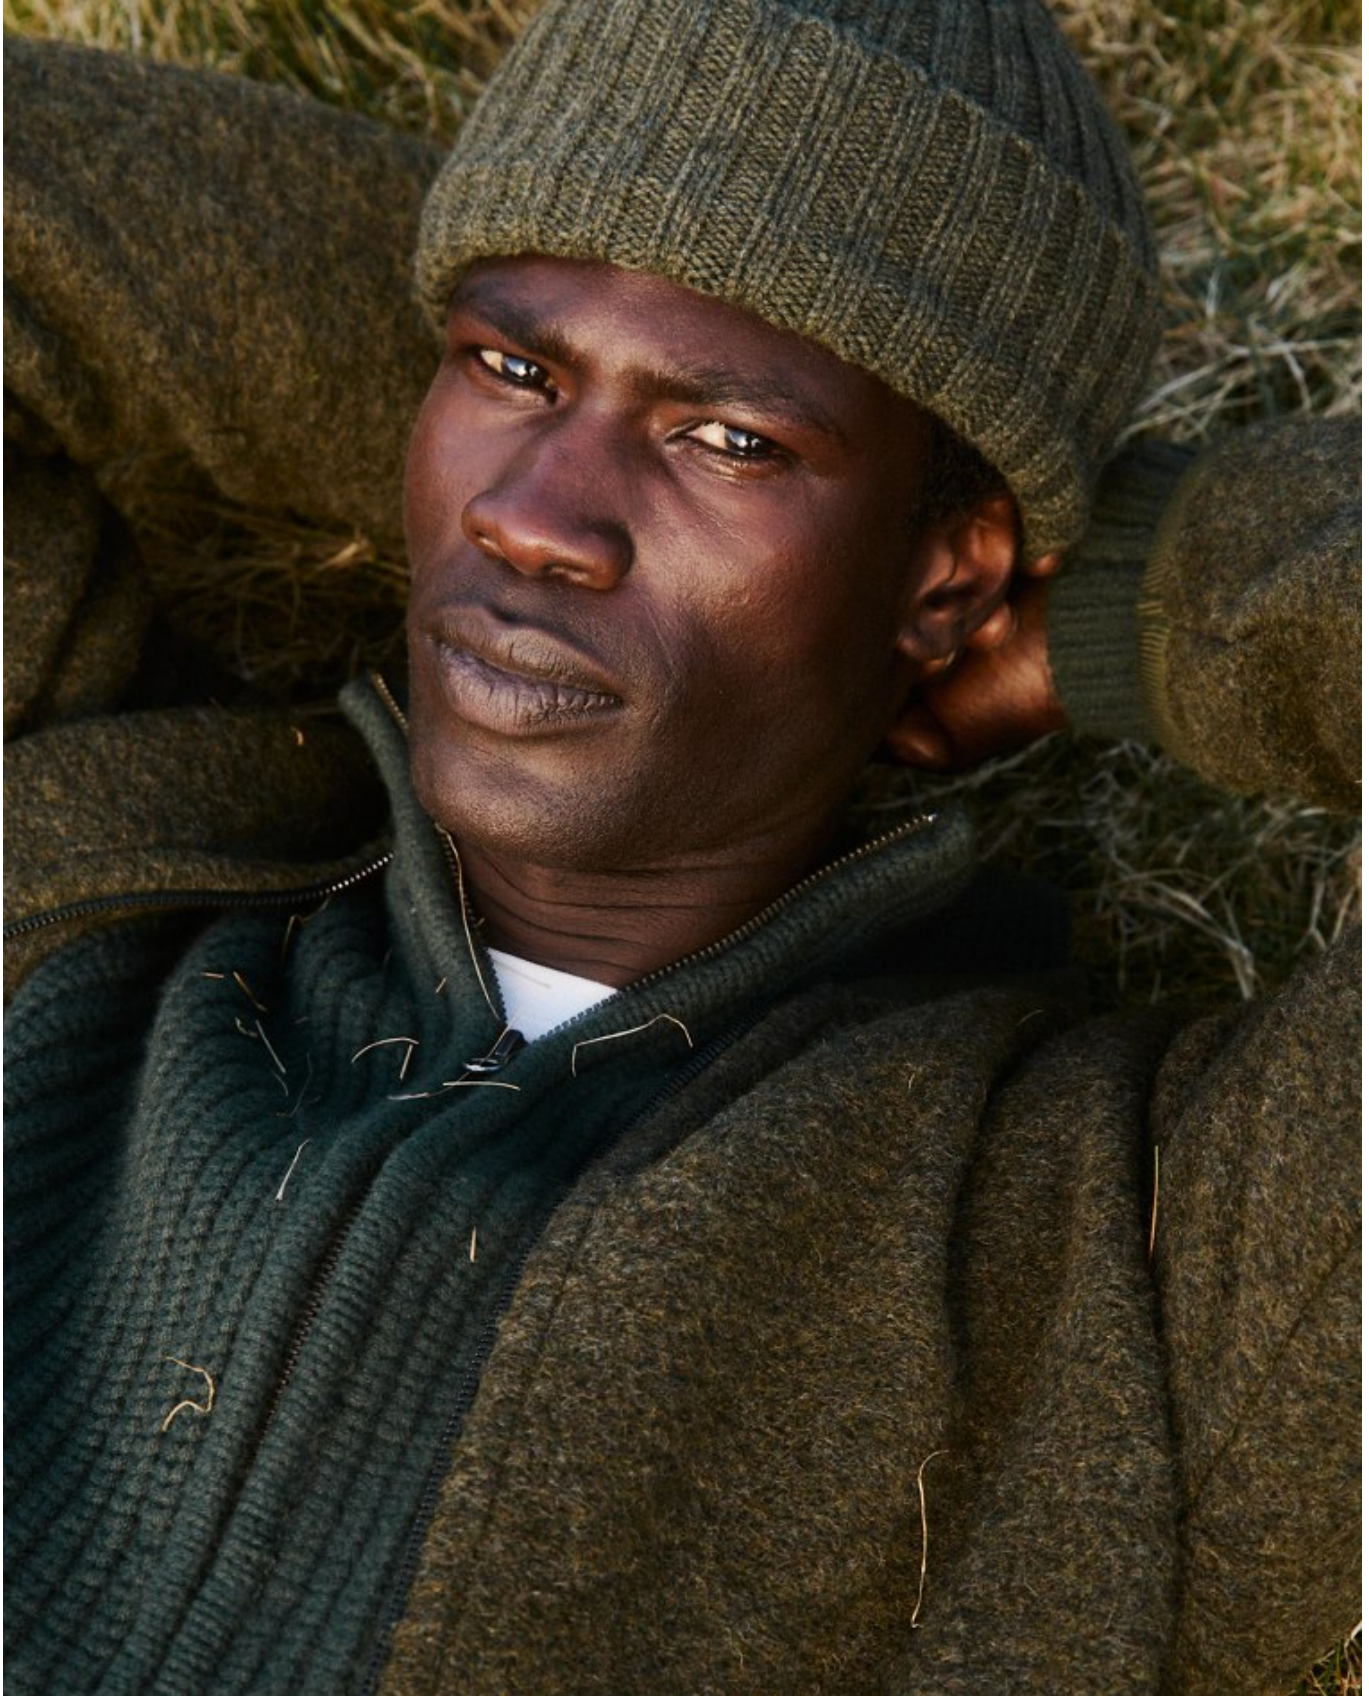

BOSS MODELS

CAPE TOWN

SEID MAHAMAT

Height: 188cm Chest: 90cm Waist: 68cm Suit: 38 R Shoe: 8.5 UK Hair: Black Eyes: Brown