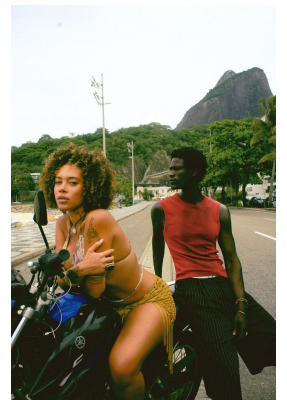

# BOSS MODELS

CAPE TOWN

## SEID MAHAMAT

Height: 188cm Chest: 90cm Waist: 68cm Suit: 38 R Shoe: 8.5 UK Hair: Black Eyes: Brown