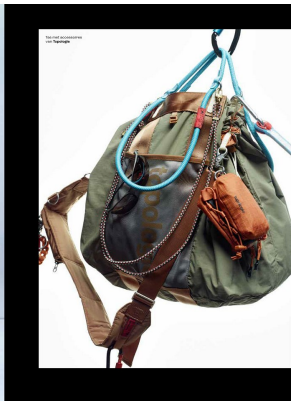

# BOSS MODELS

CAPE TOWN

## SEID MAHAMAT

Height: 188cm Chest: 90cm Waist: 68cm Suit: 38 R Shoe: 8.5 UK Hair: Black Eyes: Brown