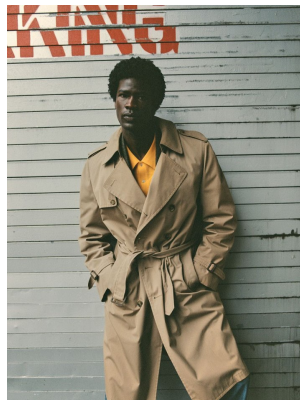

# BOSS MODELS

CAPE TOWN

## SEID MAHAMAT

Height: 188cm Chest: 90cm Waist: 68cm Suit: 38 R Shoe: 8.5 UK Hair: Black Eyes: Brown