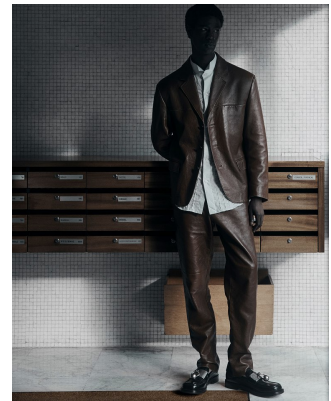

# BOSS MODELS

CAPE TOWN

## SEID MAHAMAT

Height: 188cm Chest: 90cm Waist: 68cm Suit: 38 R Shoe: 8.5 UK Hair: Black Eyes: Brown