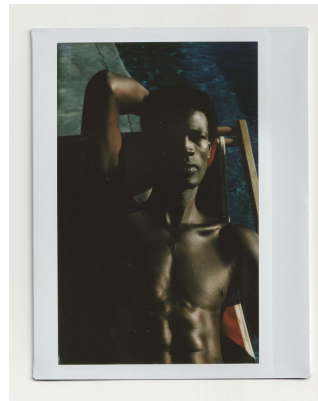

# BOSS MODELS

CAPE TOWN

## SEID MAHAMAT

Height: 188cm Chest: 90cm Waist: 68cm Suit: 38 R Shoe: 8.5 UK Hair: Black Eyes: Brown