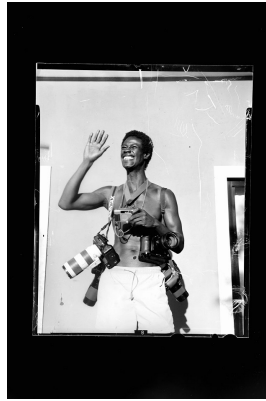

# BOSS MODELS

CAPE TOWN

## SEID MAHAMAT

Height: 188cm Chest: 90cm Waist: 68cm Suit: 38 R Shoe: 8.5 UK Hair: Black Eyes: Brown