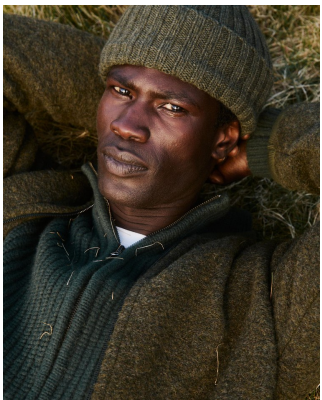

# BOSS MODELS

CAPE TOWN

## SEID MAHAMAT

Height: 188cm Chest: 90cm Waist: 68cm Suit: 38 R Shoe: 8.5 UK Hair: Black Eyes: Brown