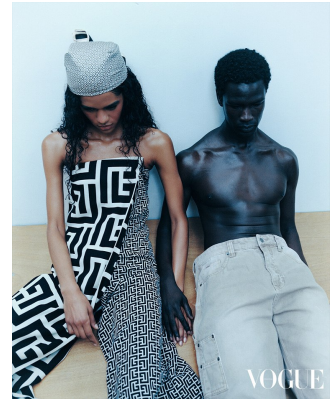

# BOSS MODELS

CAPE TOWN

## SEID MAHAMAT

Height: 188cm Chest: 90cm Waist: 68cm Suit: 38 R Shoe: 8.5 UK Hair: Black Eyes: Brown