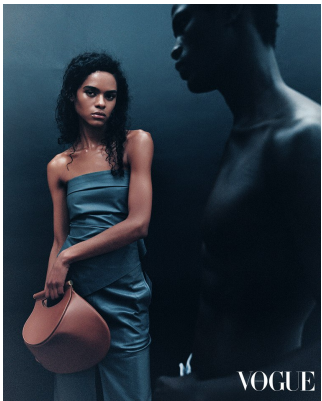

# BOSS MODELS

CAPE TOWN

## SEID MAHAMAT

Height: 188cm Chest: 90cm Waist: 68cm Suit: 38 R Shoe: 8.5 UK Hair: Black Eyes: Brown