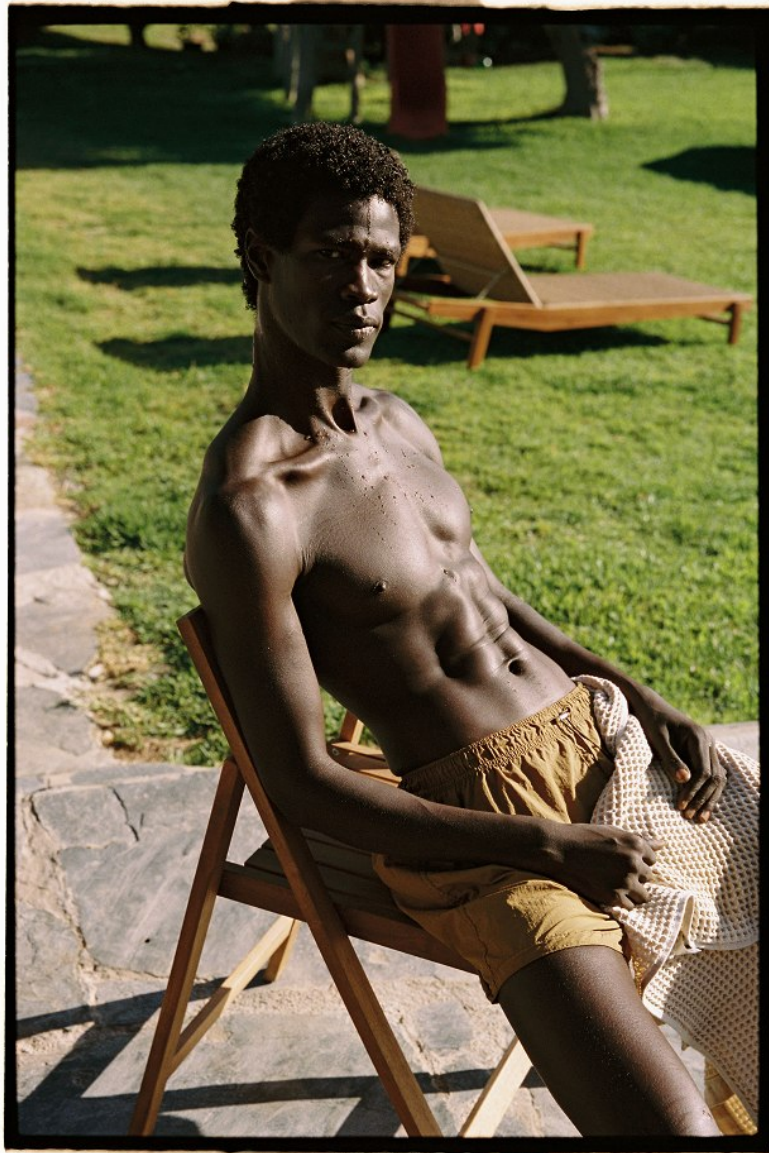

BOSS MODELS

CAPE TOWN

SEID MAHAMAT

Height: 188cm Chest: 90cm Waist: 68cm Suit: 38 R Shoe: 8.5 UK Hair: Black Eyes: Brown

BOSS MODELS

CAPE TOWN

SEID MAHAMAT

Height: 188cm Chest: 90cm Waist: 68cm Suit: 38 R Shoe: 8.5 UK Hair: Black Eyes: Brown