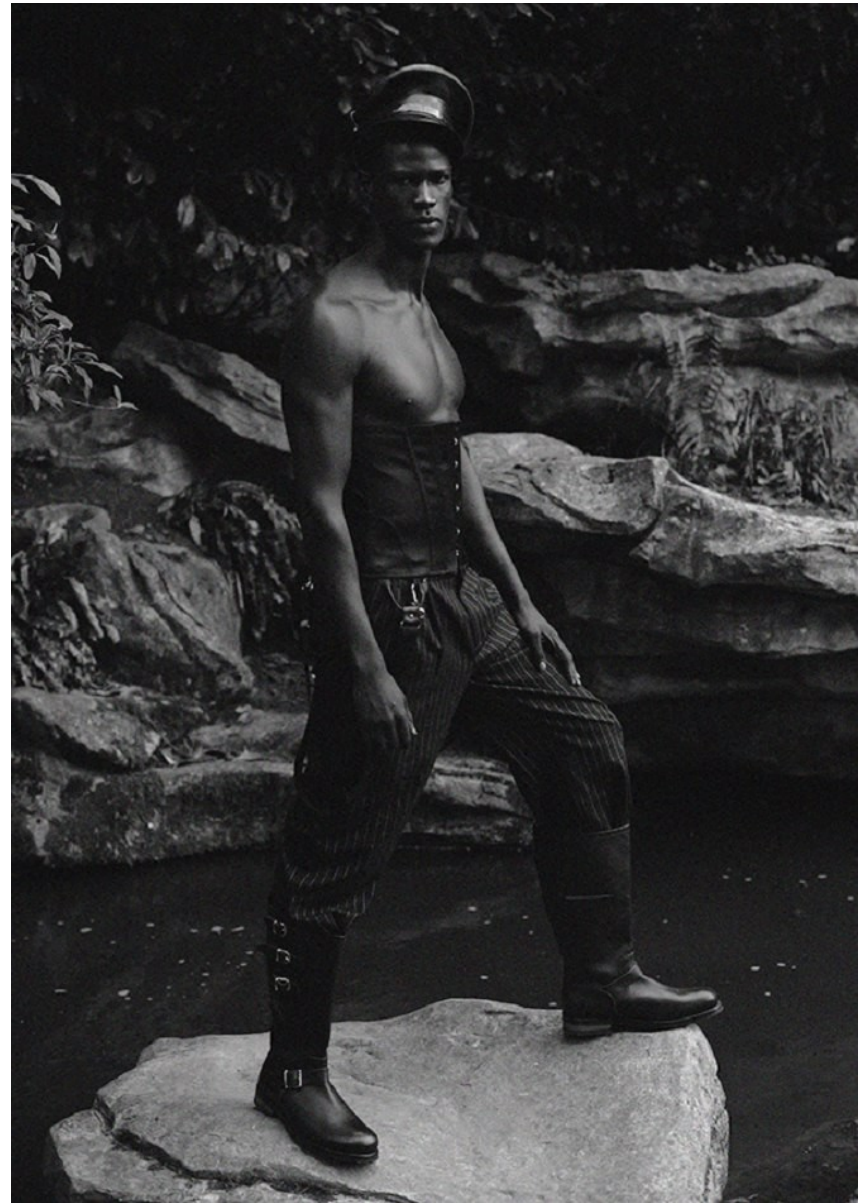

BOSS MODELS

CAPE TOWN

SEID MAHAMAT

Height: 188cm Chest: 90cm Waist: 70cm Suit: 38 R Shoe: 8.5 UK Hair: Black Eyes: Brown

BOSS MODELS

CAPE TOWN

SEID MAHAMAT

Height: 188cm Chest: 90cm Waist: 70cm Suit: 38 R Shoe: 8.5 UK Hair: Black Eyes: Brown