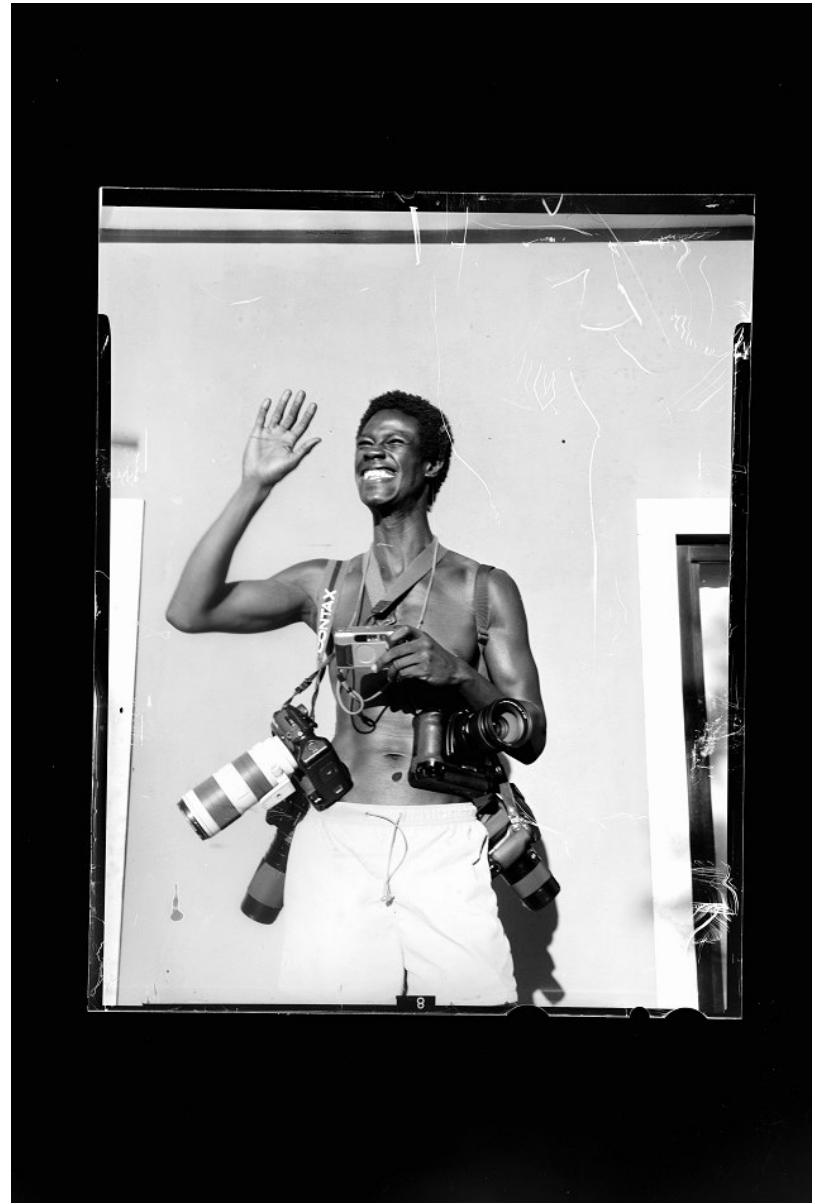

BOSS MODELS

CAPE TOWN

SEID MAHAMAT

Height: 188cm Chest: 90cm Waist: 68cm Suit: 38 R Shoe: 8.5 UK Hair: Black Eyes: Brown