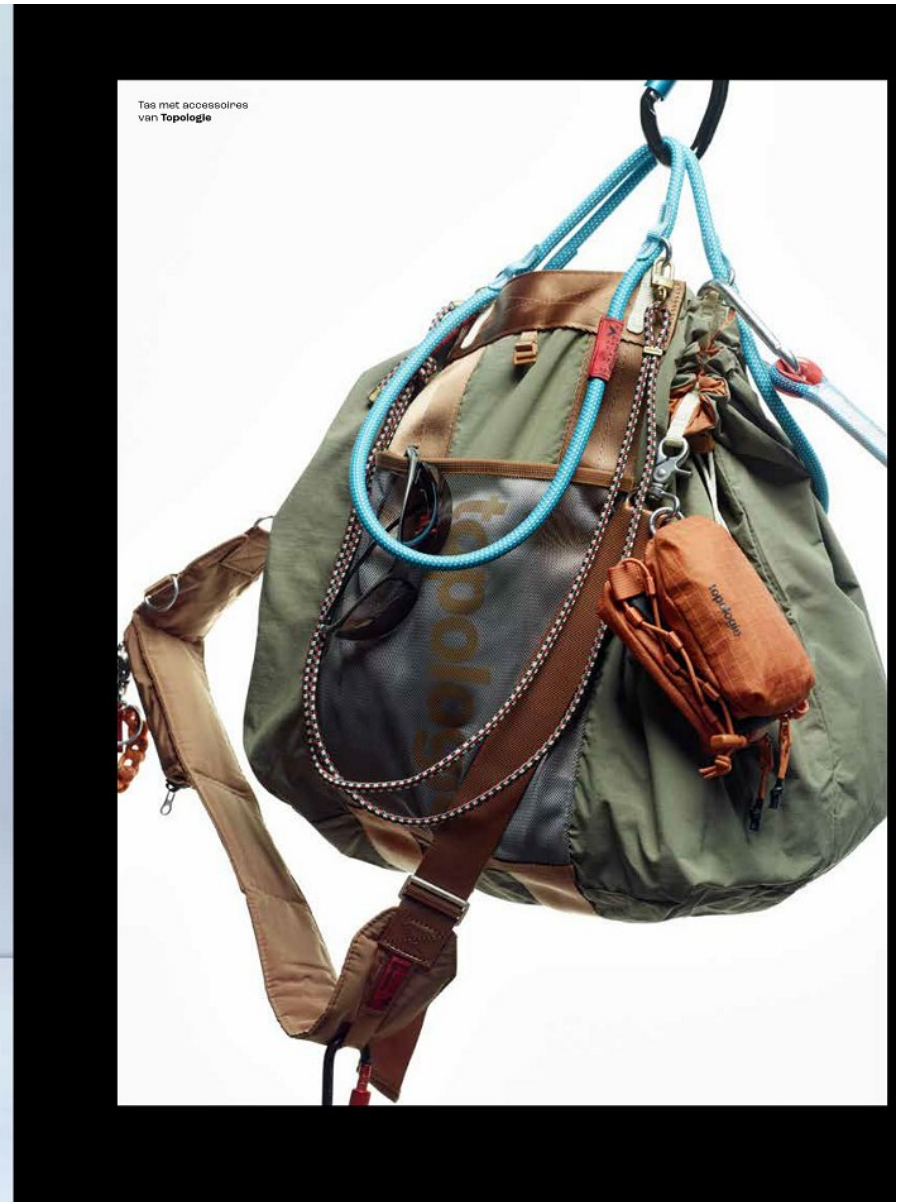

BOSS MODELS

CAPE TOWN

SEID MAHAMAT

Height: 188cm Chest: 90cm Waist: 68cm Suit: 38 R Shoe: 8.5 UK Hair: Black Eyes: Brown

BOSS MODELS

CAPE TOWN

SEID MAHAMAT

Height: 188cm Chest: 90cm Waist: 68cm Suit: 38 R Shoe: 8.5 UK Hair: Black Eyes: Brown