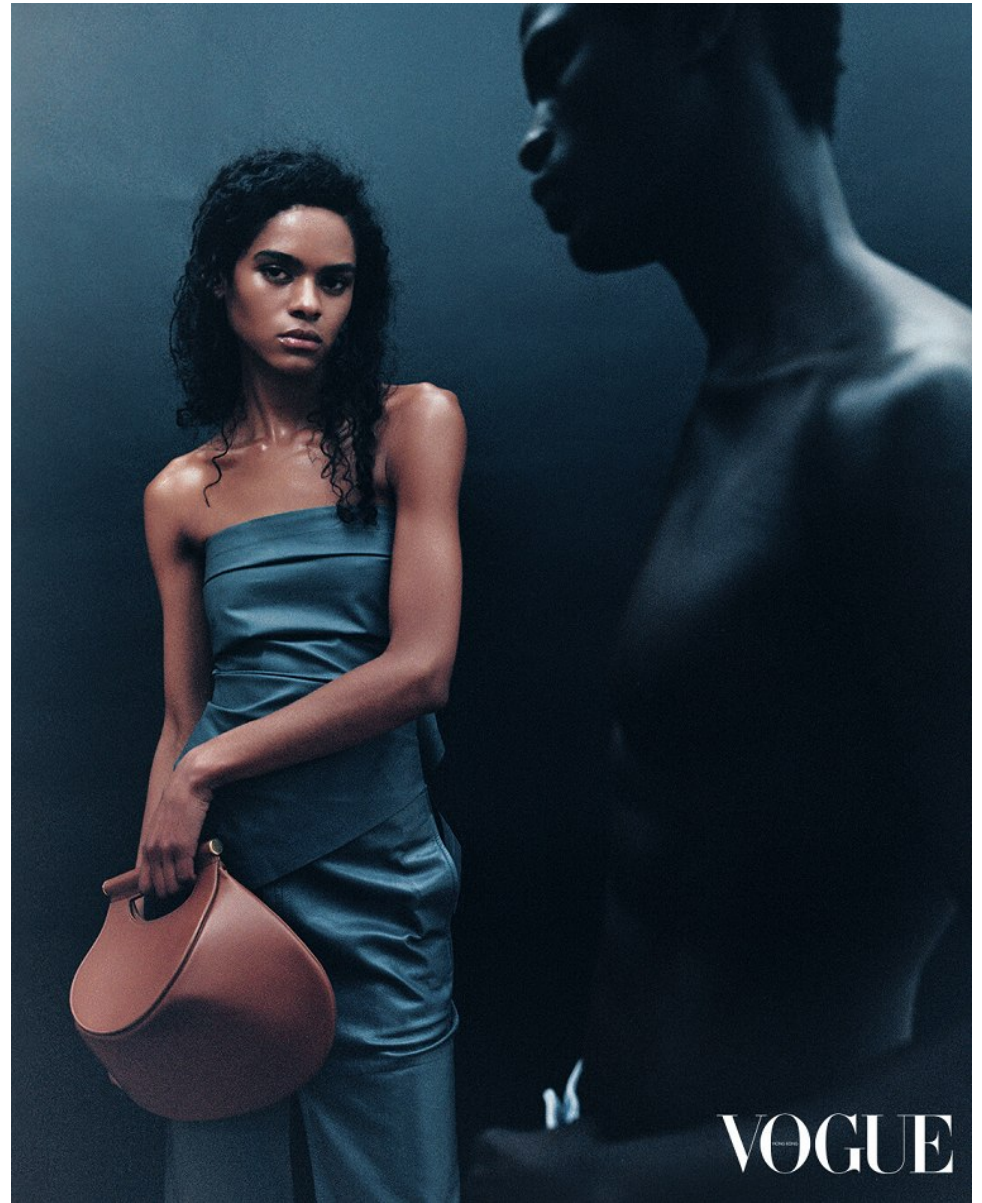

BOSS MODELS

CAPE TOWN

SEID MAHAMAT

Height: 188cm Chest: 90cm Waist: 70cm Suit: 38 R Shoe: 8.5 UK Hair: Black Eyes: Brown

BOSS MODELS

CAPE TOWN

SEID MAHAMAT

Height: 188cm Chest: 90cm Waist: 70cm Suit: 38 R Shoe: 8.5 UK Hair: Black Eyes: Brown