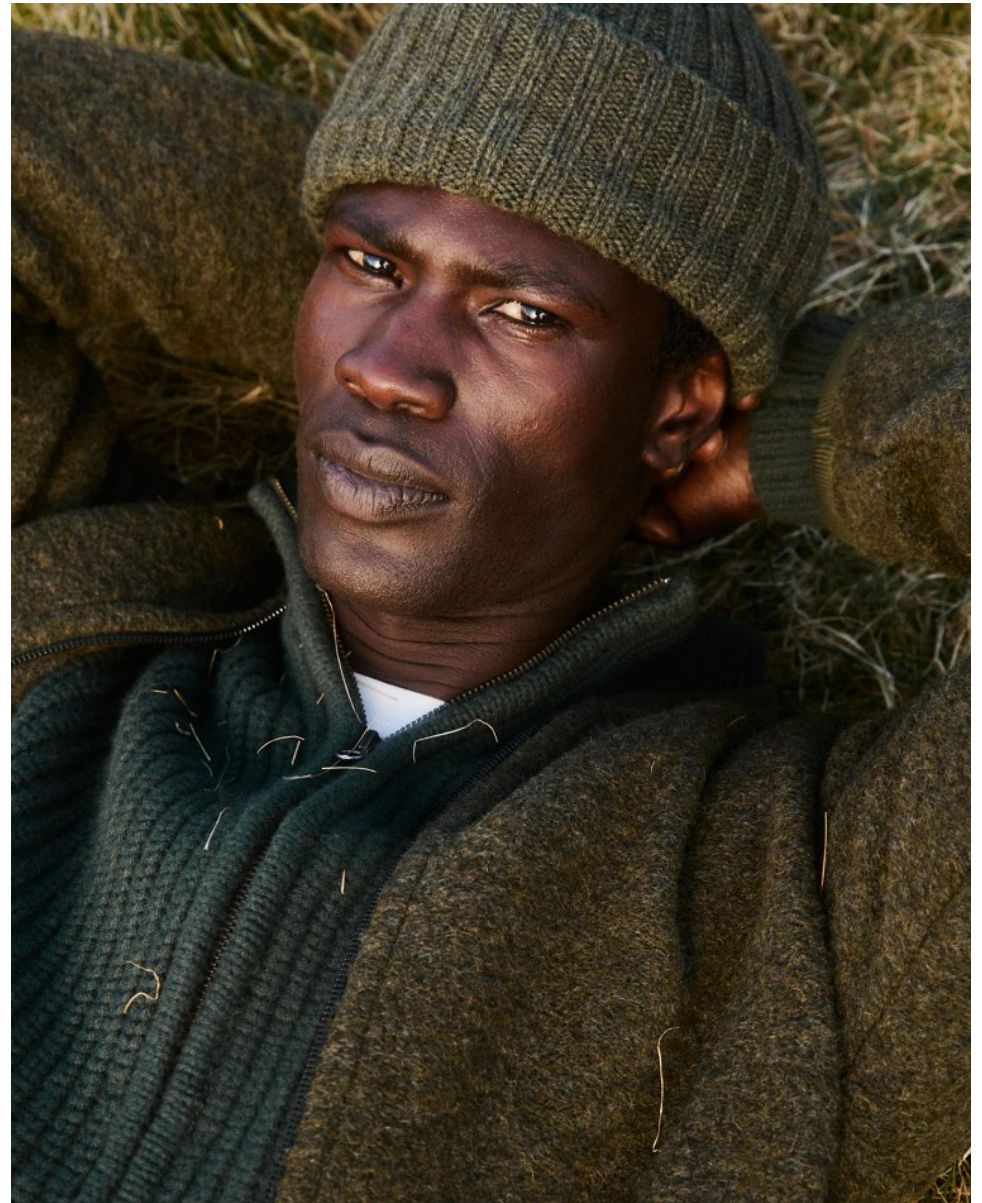

BOSS MODELS

CAPE TOWN

SEID MAHAMAT

Height: 188cm Chest: 90cm Waist: 68cm Suit: 38 R Shoe: 8.5 UK Hair: Black Eyes: Brown