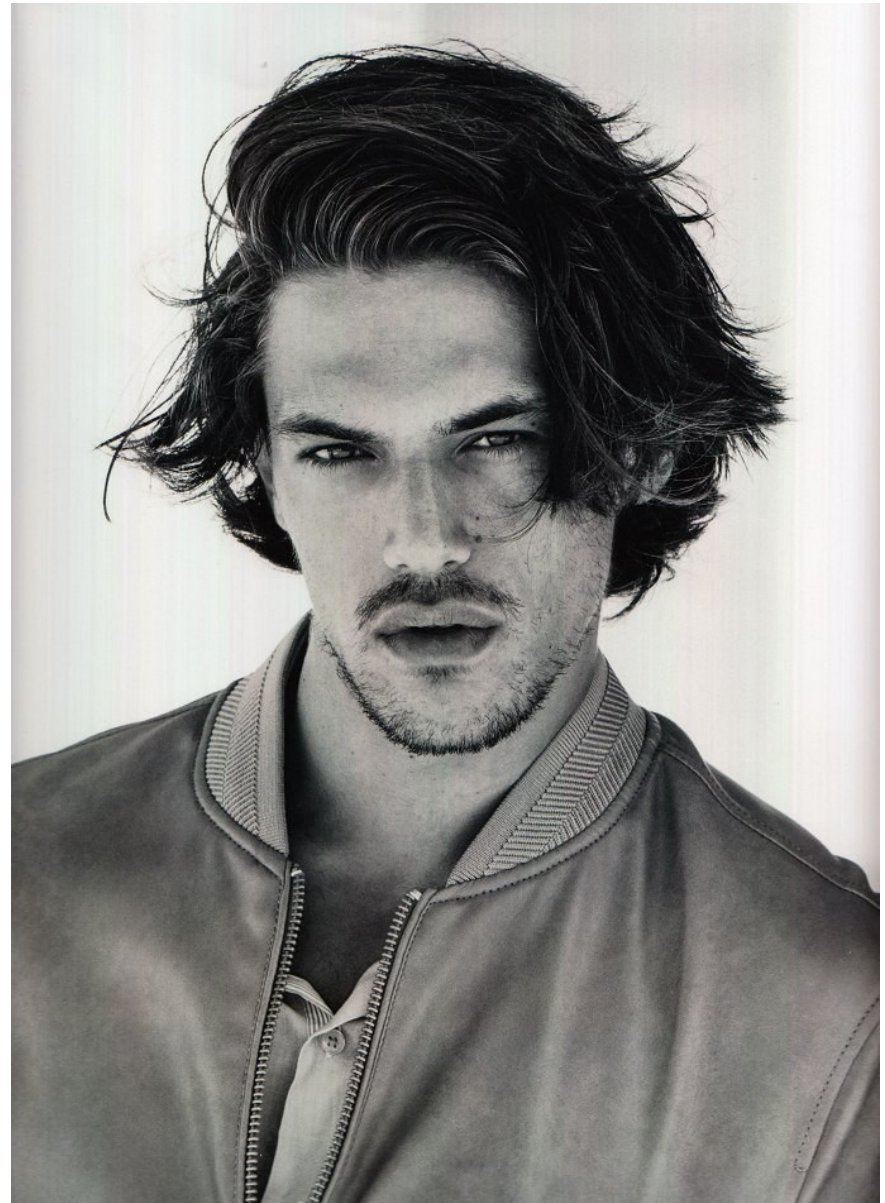

BOSS MODELS

CAPE TOWN

ROBIN DECAUX

Height: 185cm Chest: 99cm Waist: 79cm Suit: 38 R Shoe: 9.5 UK Hair: Brown Eyes: Green