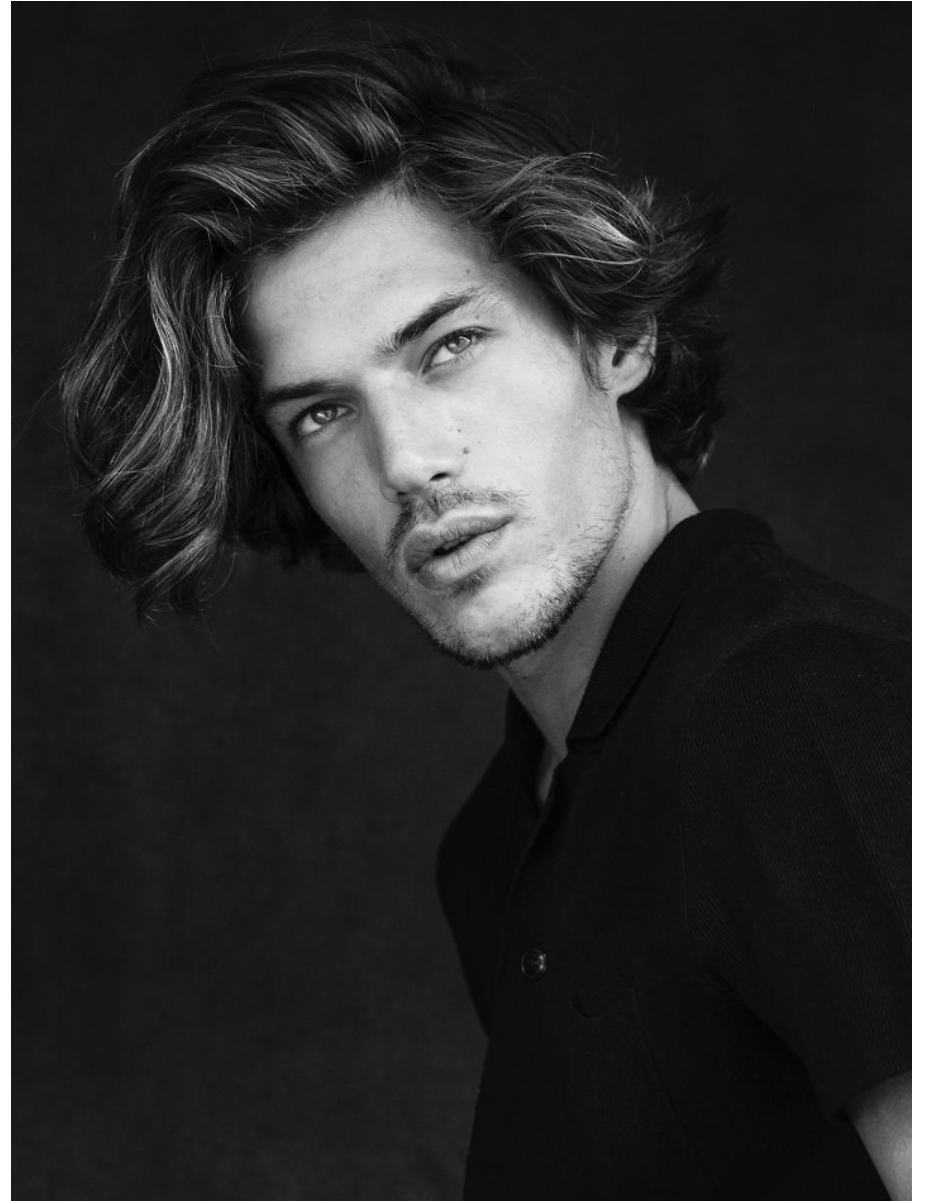

BOSS MODELS

CAPE TOWN

Height: 185cm Chest: 99cm Waist: 79cm Suit: 38 R Shoe: 9.5 UK Hair: Brown Eyes: Green