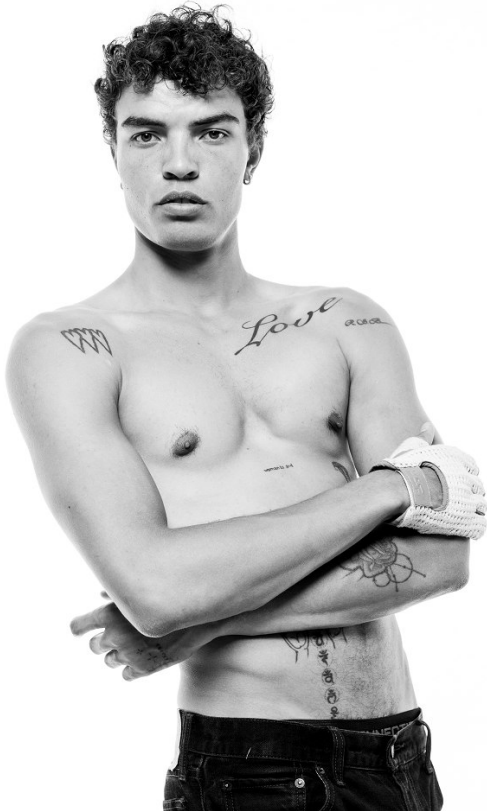

BOSS MODELS

CAPE TOWN

JOSHUA BOULTON

Height: 181cm Chest: 96cm Waist: 78cm Suit: 38 R Shoe: 9 UK Hair: Brown Eyes: Hazel