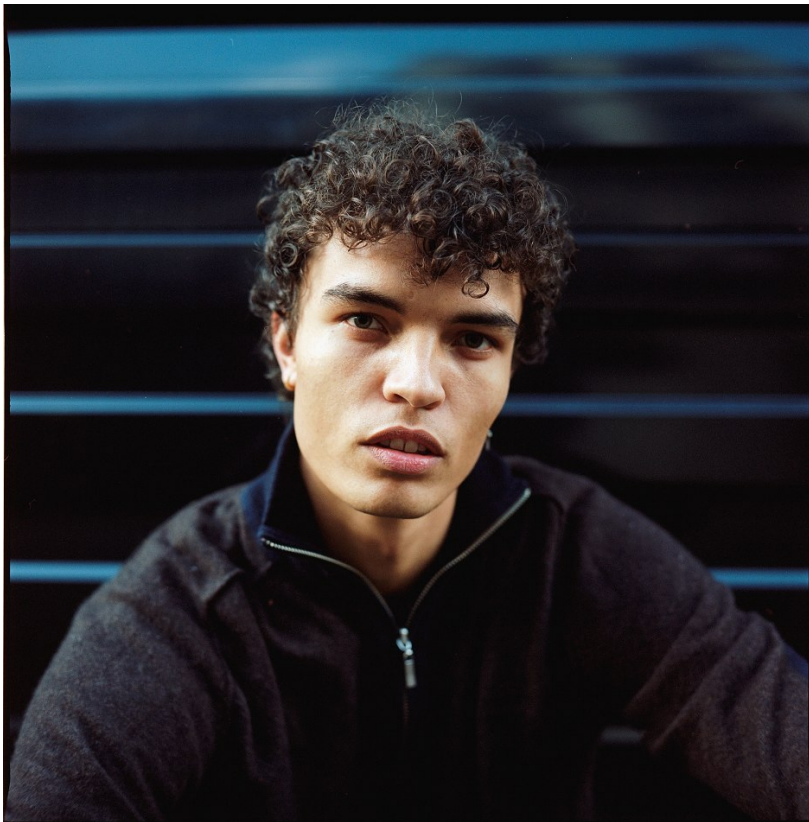

# BOSS MODELS

CAPE TOWN

JOSHUA BOULTON

Height: 181cm Chest: 96cm Waist: 78cm Suit: 38 R Shoe: 9 UK Hair: Brown Eyes: Hazel

# BOSS MODELS

CAPE TOWN