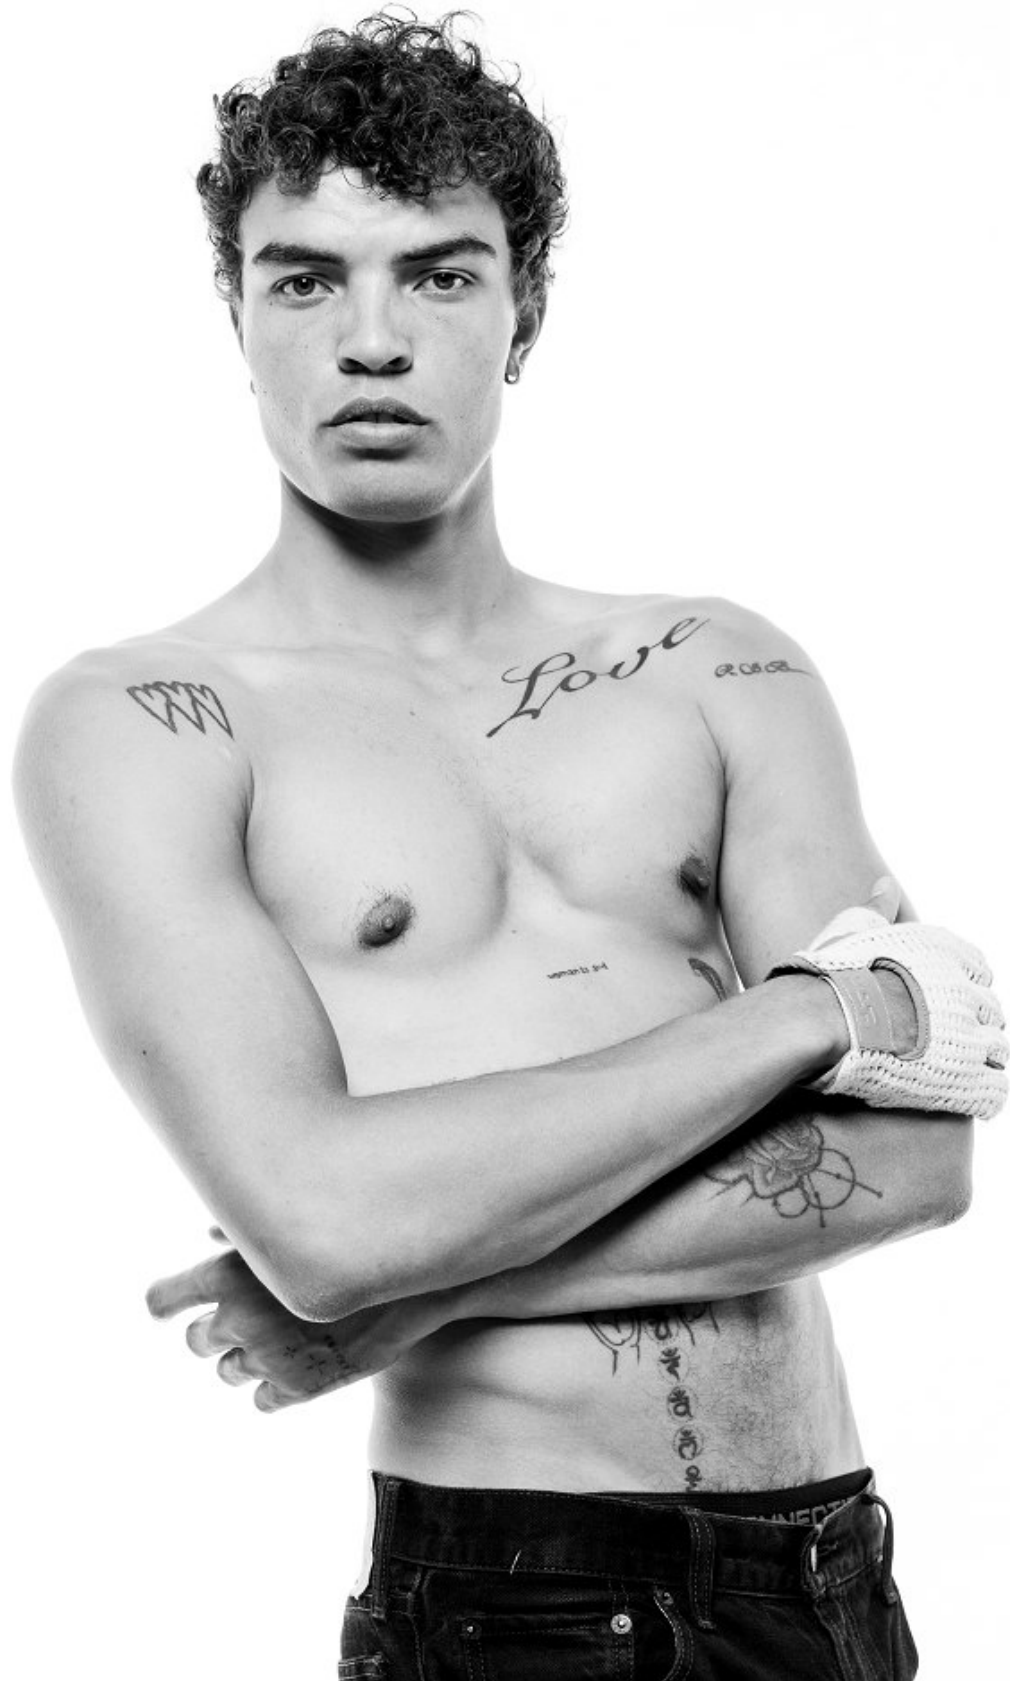

26 glamour.co.za

JOSHUA BOULTON

Height: 181cm Chest: 96cm Waist: 78cm Suit: 38 R Shoe: 9 UK Hair: Brown Eyes: Hazel

BOSS MODELS

CAPE TOWN

JOSHUA BOULTON

Height: 181cm Chest: 96cm Waist: 78cm Suit: 38 R Shoe: 9 UK Hair: Brown Eyes: Hazel