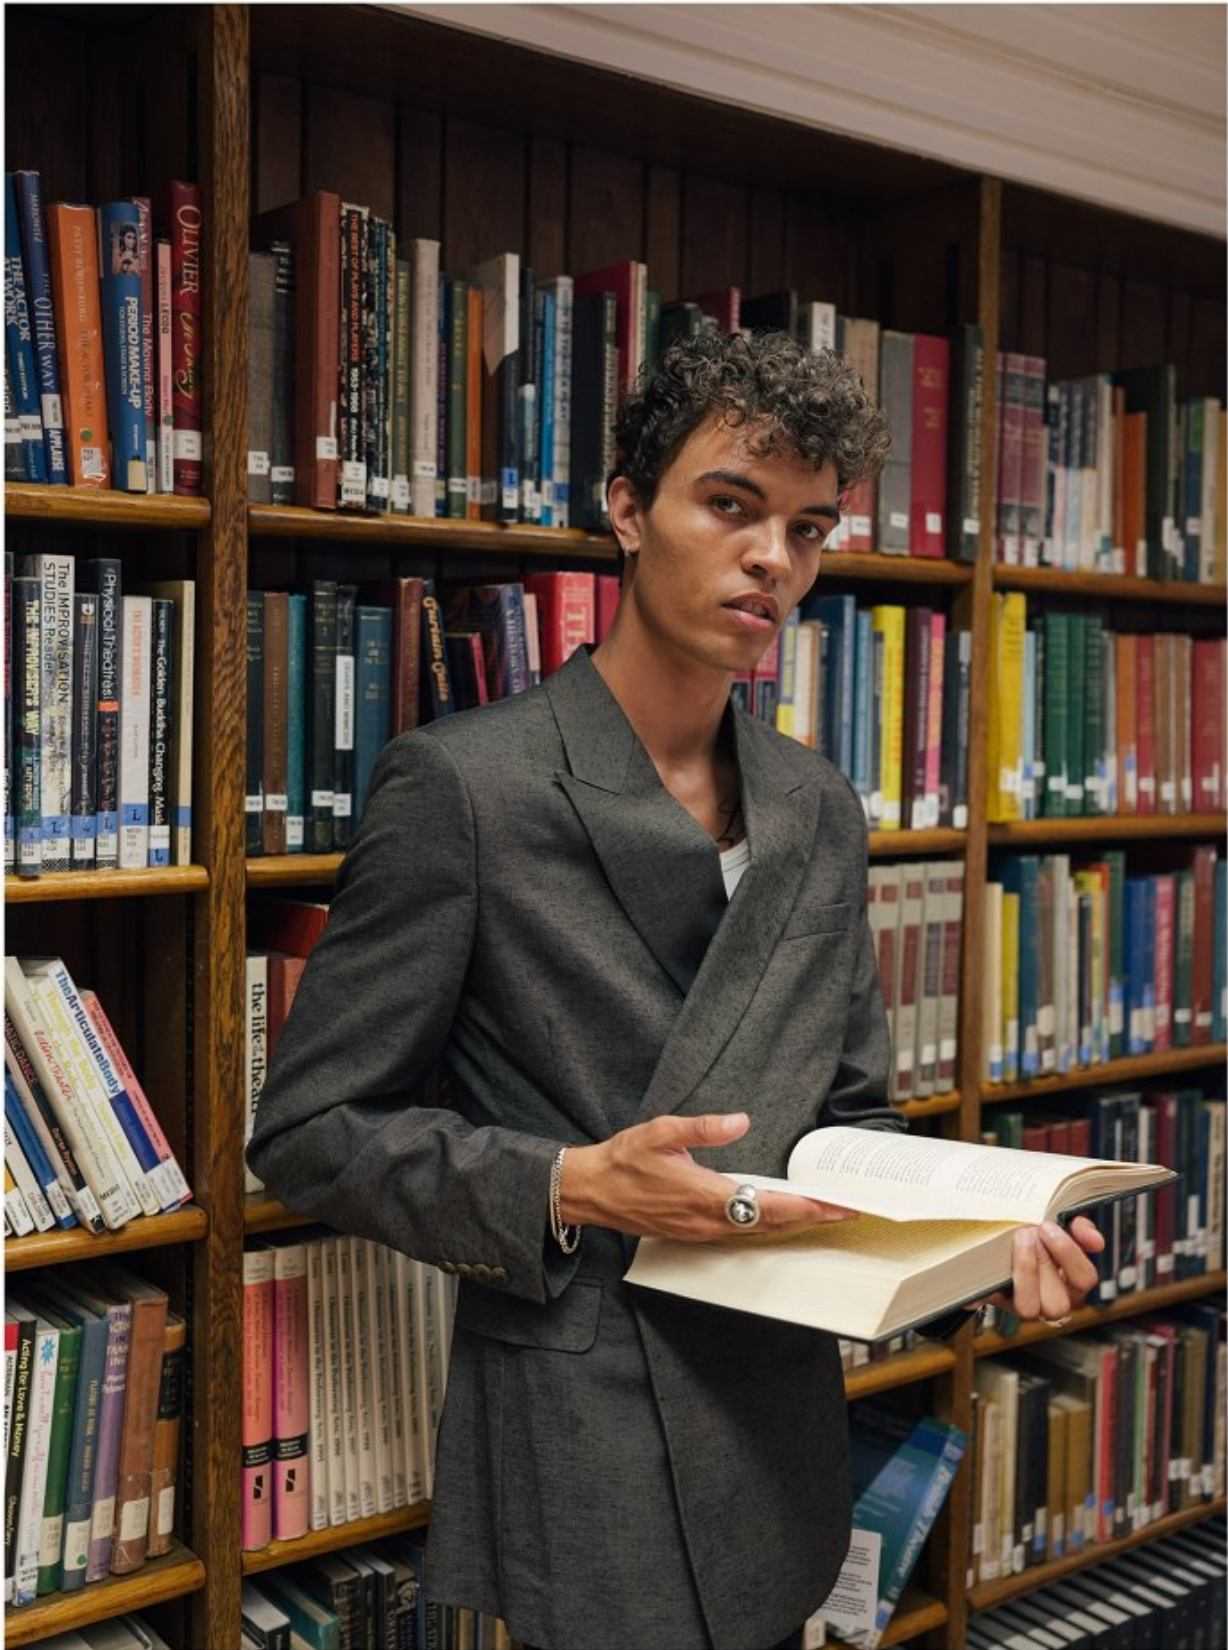

JOSHUA BOULTON

BOSS MODELS

CAPE TOWN

Height: 181cm Chest: 96cm Waist: 78cm Suit: 38 R Shoe: 9 UK Hair: Brown Eyes: Hazel