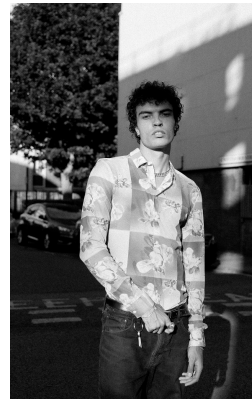

BOSS MODELS

CAPE TOWN

JOSHUA BOULTON

Height: 181cm Chest: 96cm Waist: 78cm Suit: 38 R Shoe: 9 UK Hair: Brown Eyes: Hazel

BOSS MODELS

CAPE TOWN

JOSHUA BOULTON

Height: 181cm Chest: 96cm Waist: 78cm Suit: 38 R Shoe: 9 UK Hair: Brown Eyes: Hazel