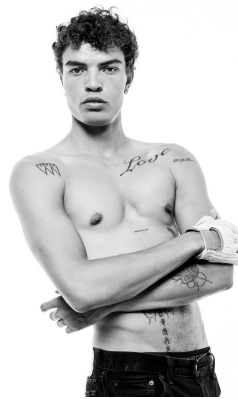

BOSS MODELS

CAPE TOWN

JOSHUA BOULTON

Height: 181cm Chest: 96cm Waist: 78cm Suit: 38 R Shoe: 9 UK Hair: Brown Eyes: Hazel

BOSS MODELS

CAPE TOWN

JOSHUA BOULTON

Height: 181cm Chest: 96cm Waist: 78cm Suit: 38 R Shoe: 9 UK Hair: Brown Eyes: Hazel