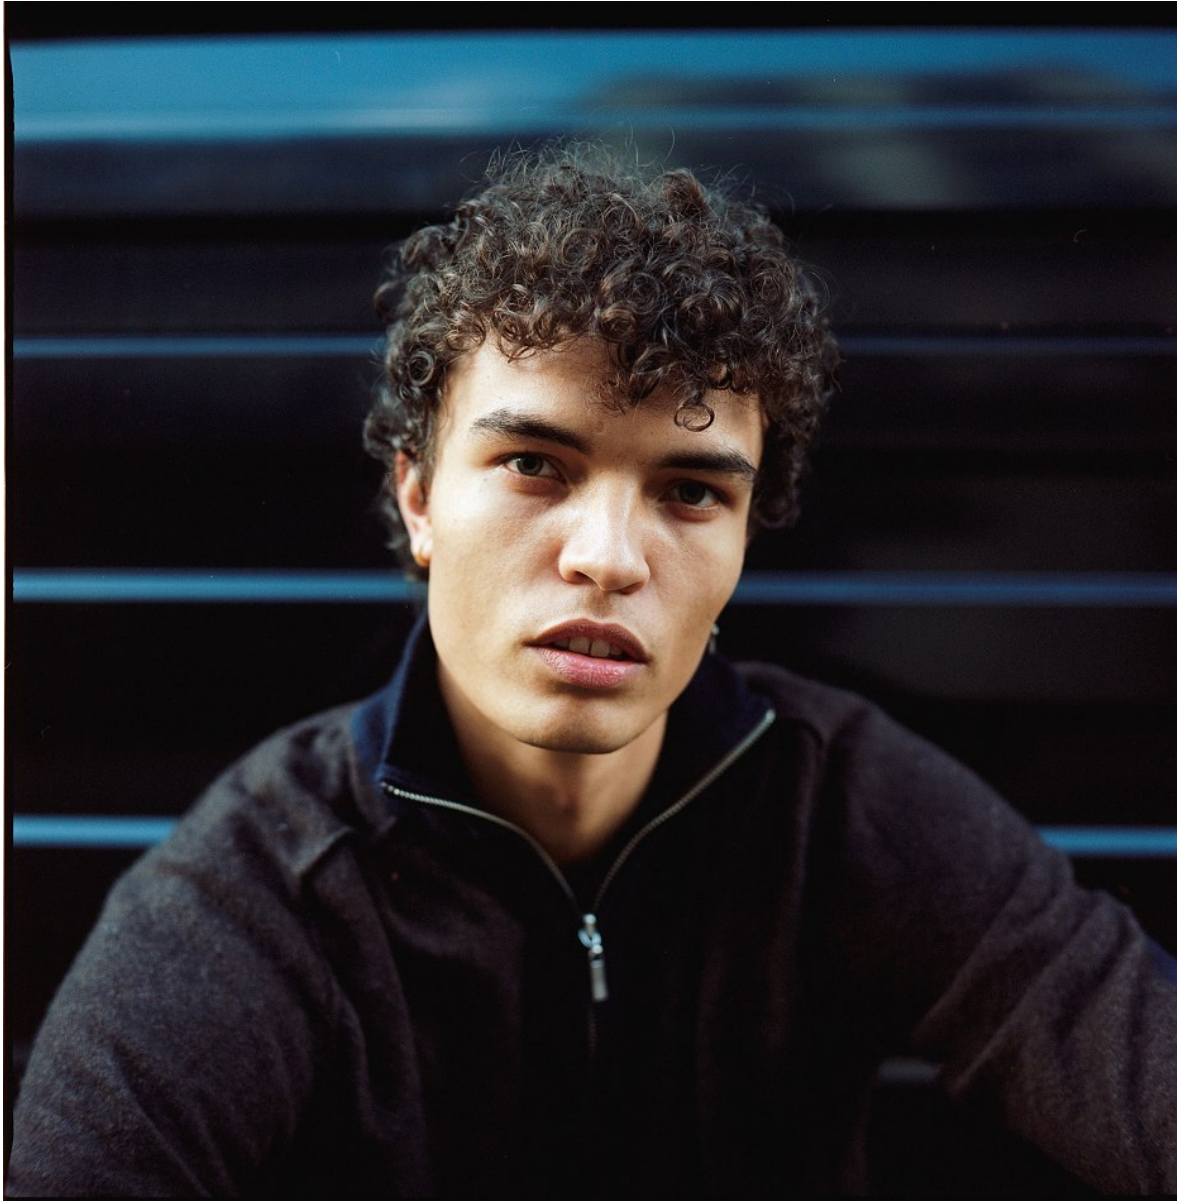

BOSS MODELS

CAPE TOWN

JOSHUA BOULTON

Height: 181cm Chest: 96cm Waist: 78cm Suit: 38 R Shoe: 9 UK Hair: Brown Eyes: Hazel

BOSS MODELS

CAPE TOWN

JOSHUA BOULTON

Height: 181cm Chest: 96cm Waist: 78cm Suit: 38 R Shoe: 9 UK Hair: Brown Eyes: Hazel

BOSS MODELS

CAPE TOWN

JOSHUA BOULTON

Height: 181cm Chest: 96cm Waist: 78cm Suit: 38 R Shoe: 9 UK Hair: Brown Eyes: Hazel

BOSS MODELS

CAPE TOWN

PREVIOUS PAGE
ANOUSHKA WEARS
Bodysuit Asha Eleven
R1 580; **kimono** Kappa
at SportsScene R2 000;
trousers Maylee x Coca-
Cola at Orphan Street
Clothing Shop R699;
headscarf Cotton On
R119; **earrings** Lorne
R390; **socks** Happy
Socks at Superballist.com
R149; **slides** Witchery
at Woolworths R899