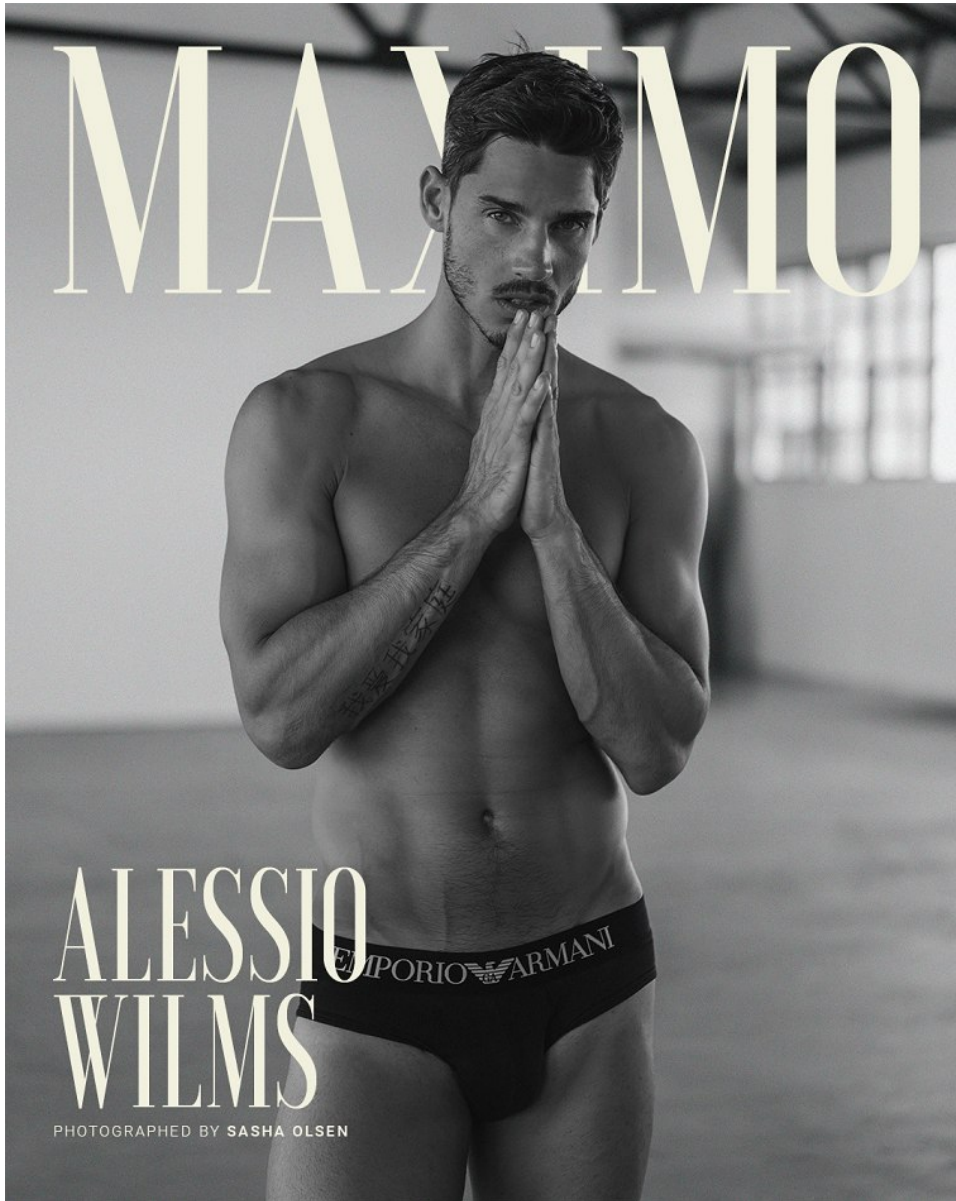

BOSS MODELS

CAPE TOWN

ALESSIO WILMS

Height: 187cm Chest: 100cm Waist: 78cm Suit: 40 L Shoe: 9.5 UK Hair: Brown Eyes: Blue/Green

BOSS MODELS

CAPE TOWN

ALESSIO WILMS

Height: 187cm Chest: 100cm Waist: 78cm Suit: 40 L Shoe: 9.5 UK Hair: Brown Eyes: Blue/Green

BOSS MODELS

CAPE TOWN

ALESSIO WILMS

Height: 187cm Chest: 100cm Waist: 78cm Suit: 40 L Shoe: 9.5 UK Hair: Brown Eyes: Blue/Green