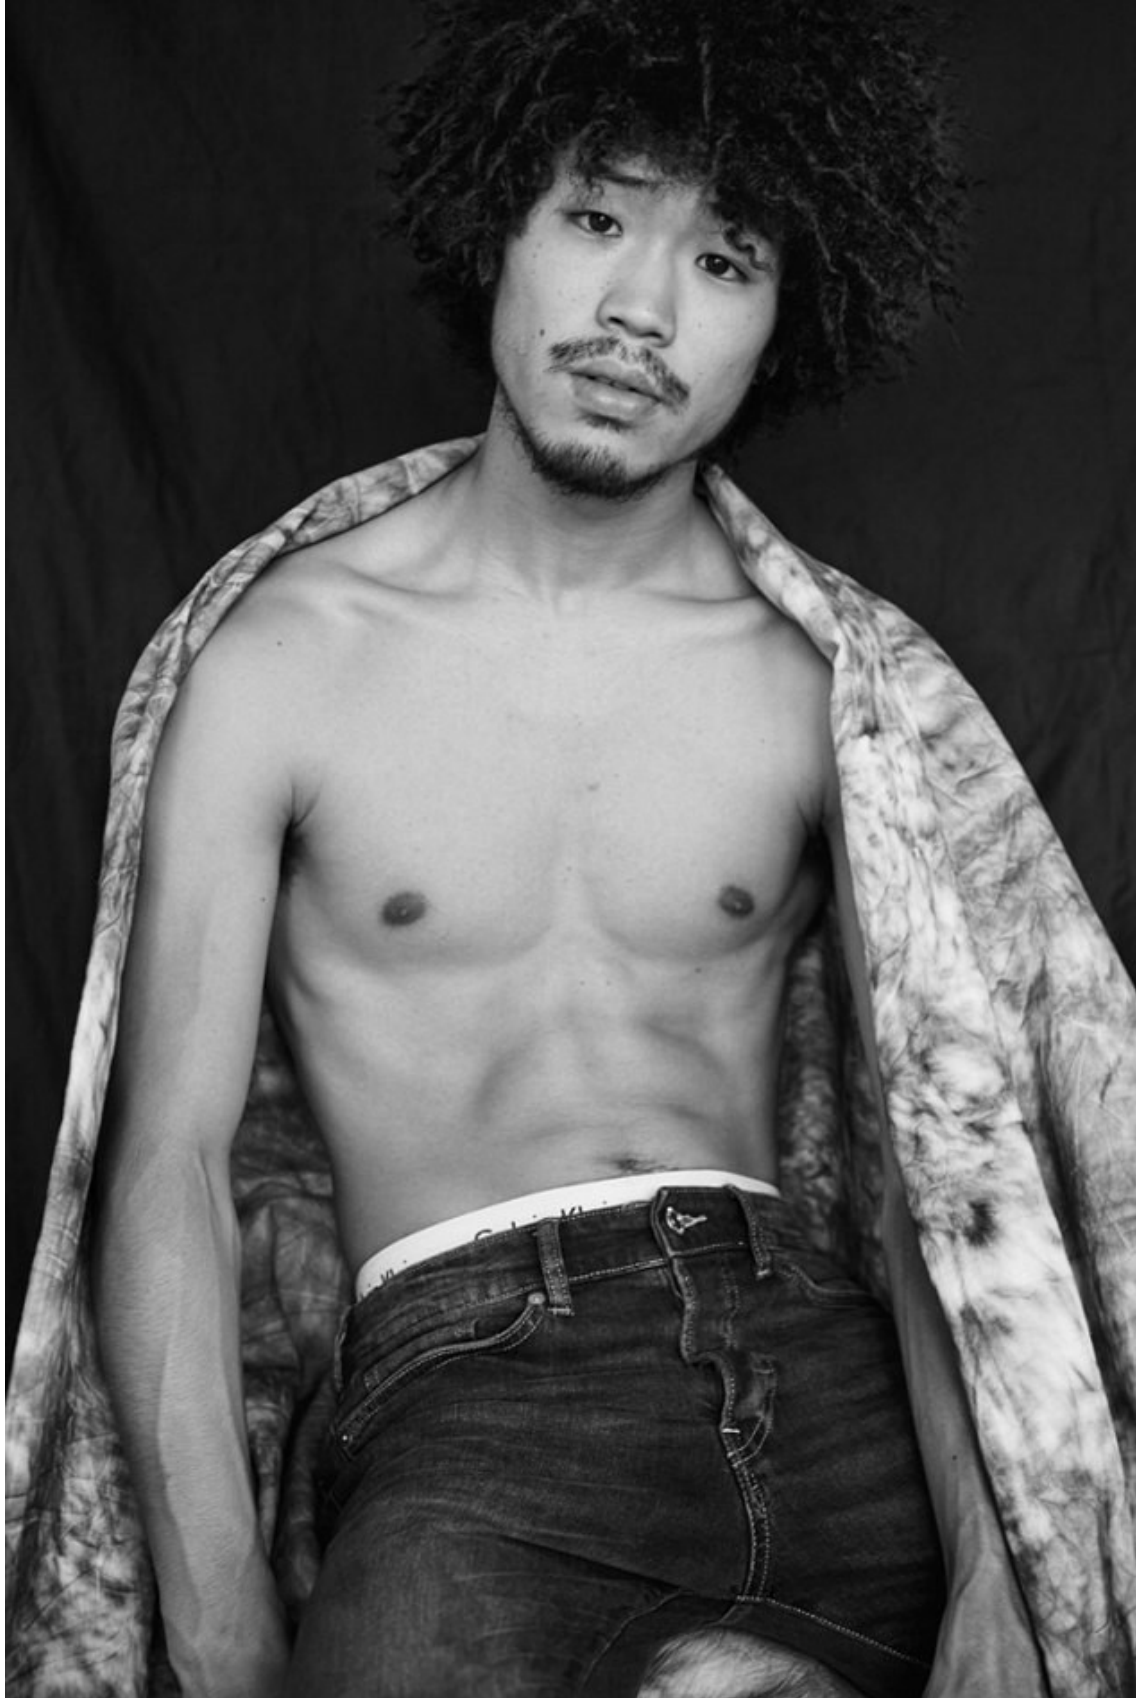

BOSS MODELS

CAPE TOWN

TAKA SAHASHI

Height: 183cm Chest: 91cm Waist: 77cm Suit: 36 R Shoe: 9 UK Hair: Black Eyes: Brown