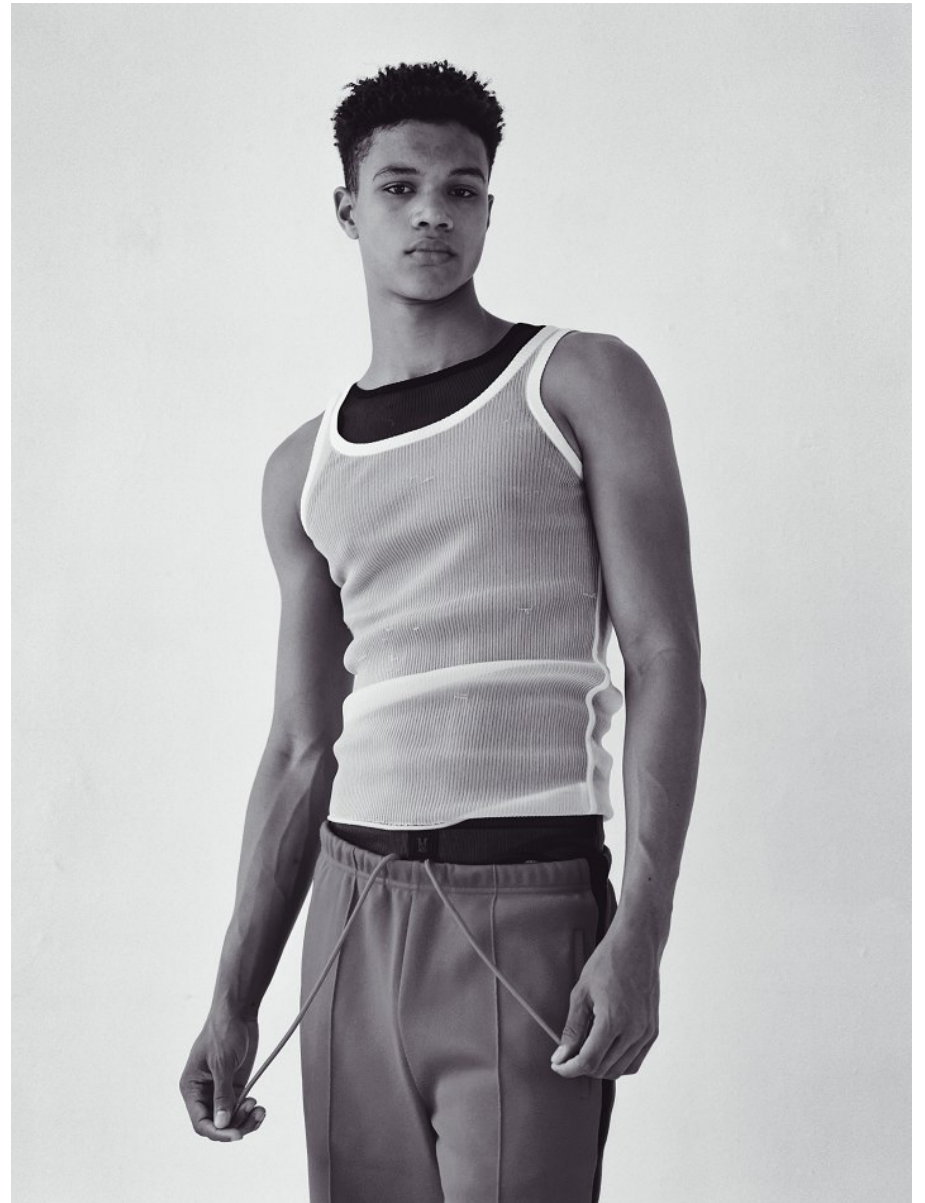

# BOSS MODELS

CAPE TOWN

REECE MCDONALD

Height: 187cm Shoe: 9.5 UK Hair: Brown Eyes: Brown