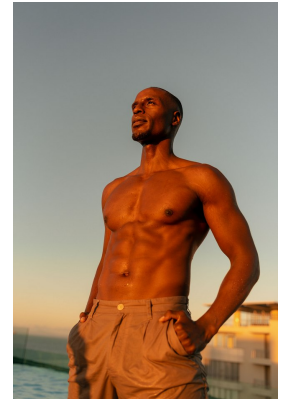

BOSS MODELS

CAPE TOWN

DINO CIDADE

Height: 185cm Chest: 98cm Waist: 79cm Suit: 40 R Shoe: 9 UK Hair: Black Eyes: Brown

BOSS MODELS

CAPE TOWN

DINO CIDADE

Height: 185cm Chest: 98cm Waist: 79cm Suit: 40 R Shoe: 9 UK Hair: Black Eyes: Brown

BOSS MODELS

CAPE TOWN

DINO CIDADE

Height: 185cm Chest: 98cm Waist: 79cm Suit: 40 R Shoe: 9 UK Hair: Black Eyes: Brown