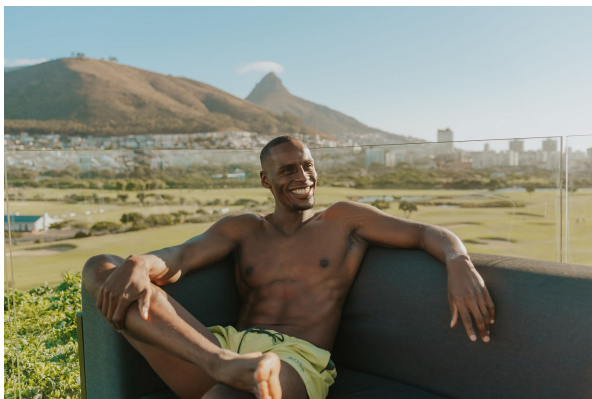

BOSS MODELS

CAPE TOWN

DINO CIDADE

Height: 185cm Chest: 98cm Waist: 79cm Suit: 40 R Shoe: 9 UK Hair: Black Eyes: Brown

BOSS MODELS

CAPE TOWN

DINO CIDADE

Height: 185cm Chest: 98cm Waist: 79cm Suit: 40 R Shoe: 9 UK Hair: Black Eyes: Brown

BOSS MODELS

CAPE TOWN

DINO CIDADE

Height: 185cm Chest: 98cm Waist: 79cm Suit: 40 R Shoe: 9 UK Hair: Black Eyes: Brown