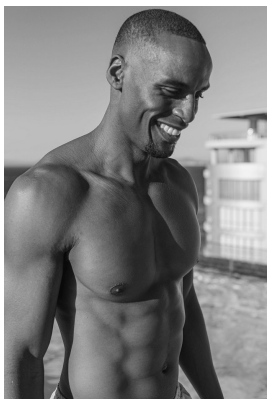

BOSS MODELS

CAPE TOWN

DINO CIDADE

Height: 185cm Chest: 98cm Waist: 79cm Suit: 40 R Shoe: 9 UK Hair: Black Eyes: Brown

BOSS MODELS

CAPE TOWN

DINO CIDADE

Height: 185cm Chest: 98cm Waist: 79cm Suit: 40 R Shoe: 9 UK Hair: Black Eyes: Brown

BOSS MODELS

CAPE TOWN

DINO CIDADE

Height: 185cm Chest: 98cm Waist: 79cm Suit: 40 R Shoe: 9 UK Hair: Black Eyes: Brown