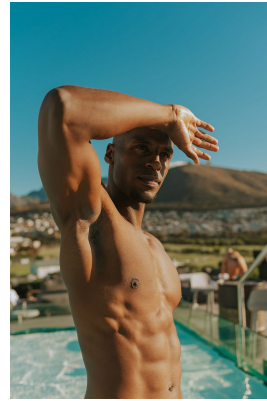

BOSS MODELS

CAPE TOWN

DINO CIDADE

Height: 185cm Chest: 98cm Waist: 79cm Suit: 40 R Shoe: 9 UK Hair: Black Eyes: Brown

BOSS MODELS

CAPE TOWN

DINO CIDADE

Height: 185cm Chest: 98cm Waist: 79cm Suit: 40 R Shoe: 9 UK Hair: Black Eyes: Brown

BOSS MODELS

CAPE TOWN

DINO CIDADE

Height: 185cm Chest: 98cm Waist: 79cm Suit: 40 R Shoe: 9 UK Hair: Black Eyes: Brown