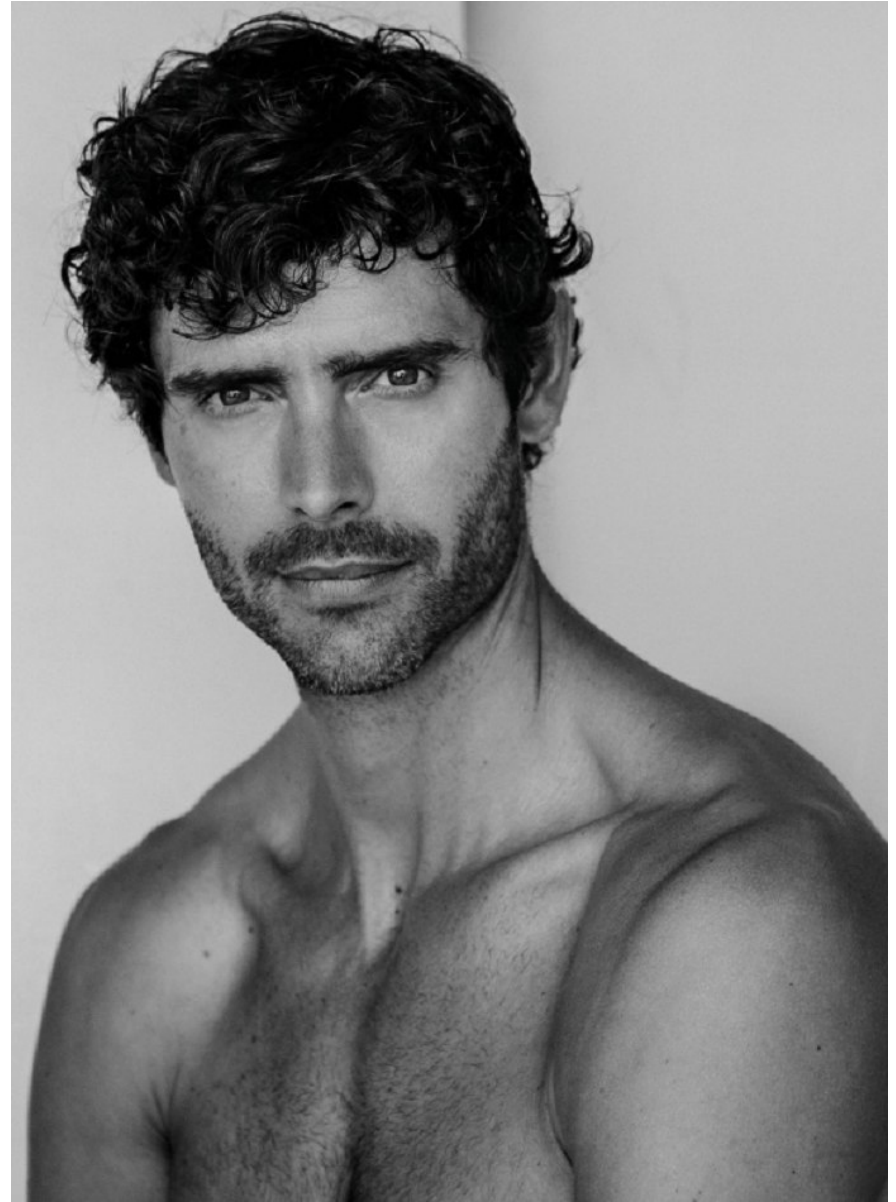

BOSS MODELS

CAPE TOWN

GERARD SALLA

Height: 188cm Chest: 100cm Waist: 78cm Suit: 40 L Shoe: 9.5 UK Hair: Brown Eyes: Hazel