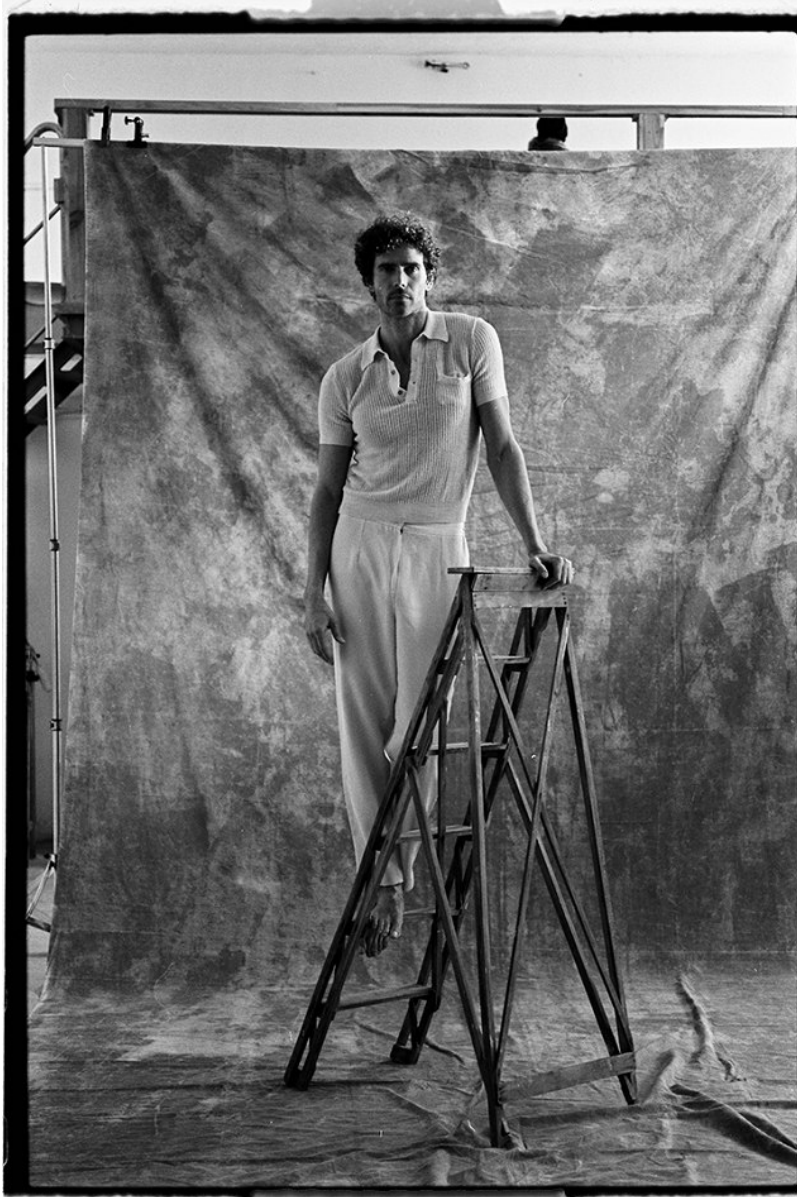

# BOSS MODELS

CAPE TOWN

GERARD SALLA

Height: 188cm Chest: 100cm Waist: 78cm Suit: 40 L Shoe: 9.5 UK Hair: Brown Eyes: Hazel