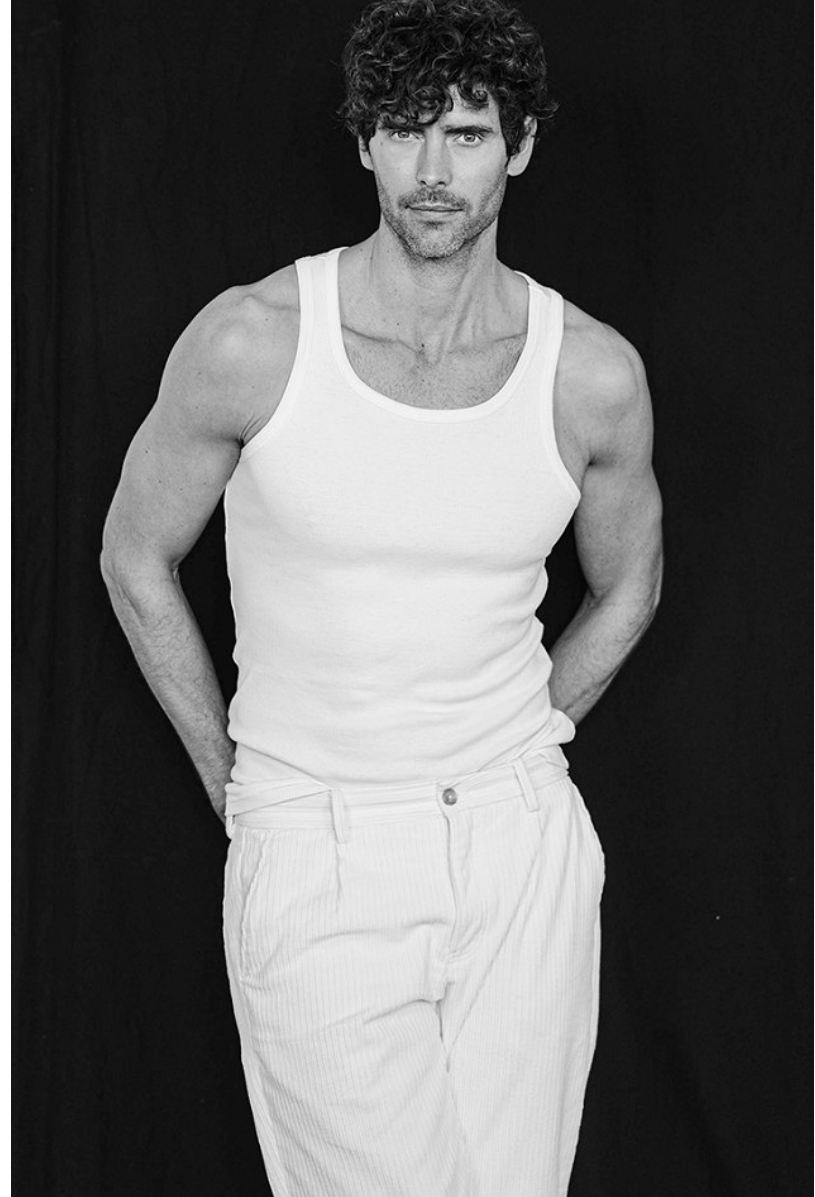

# BOSS MODELS

CAPE TOWN

GERARD SALLA

Height: 188cm Chest: 100cm Waist: 78cm Suit: 40 L Shoe: 9.5 UK Hair: Brown Eyes: Hazel