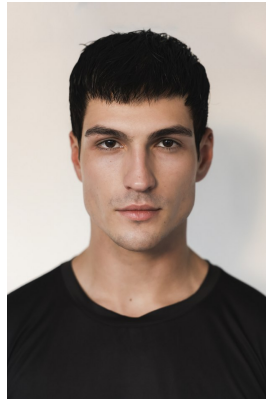

# BOSS MODELS

CAPE TOWN

## DREW NEROS

Height: 185cm Chest: 102cm Waist: 78cm Suit: 40 R Shoe: 10.5 UK Hair: Black Eyes: Brown

# BOSS MODELS

CAPE TOWN

DREW NEROS

Height: 185cm Chest: 102cm Waist: 78cm Suit: 40 R Shoe: 10.5 UK Hair: Black Eyes: Brown