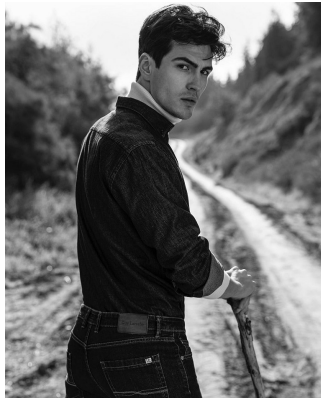

# BOSS MODELS

CAPE TOWN

## DREW NEROS

Height: 185cm Chest: 102cm Waist: 78cm Suit: 40 R Shoe: 10.5 UK Hair: Black Eyes: Brown