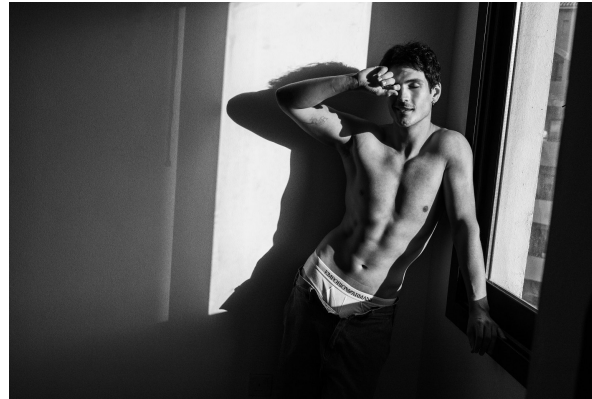

# BOSS MODELS

CAPE TOWN

## DREW NEROS

Height: 185cm Chest: 102cm Waist: 78cm Suit: 40 R Shoe: 10.5 UK Hair: Black Eyes: Brown

# BOSS MODELS

CAPE TOWN

DREW NEROS

Height: 185cm Chest: 102cm Waist: 78cm Suit: 40 R Shoe: 10.5 UK Hair: Black Eyes: Brown