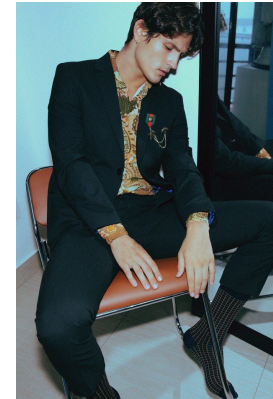

# BOSS MODELS

CAPE TOWN

## DREW NEROS

Height: 185cm Chest: 102cm Waist: 78cm Suit: 40 R Shoe: 10.5 UK Hair: Black Eyes: Brown