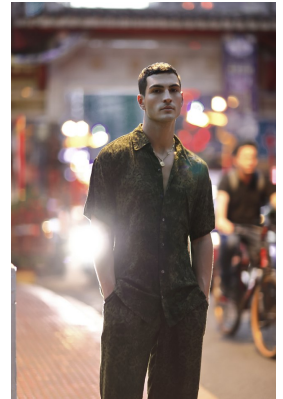

# BOSS MODELS

CAPE TOWN

## DREW NEROS

Height: 185cm Chest: 102cm Waist: 78cm Suit: 40 R Shoe: 10.5 UK Hair: Black Eyes: Brown