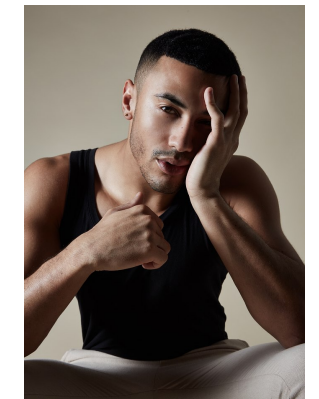

# BOSS MODELS

CAPE TOWN

## JORDAN ADEFAY

Height: 188cm Chest: 104cm Waist: 81cm Suit: 42 L Shoe: 10 UK Hair: Brown Eyes: Brown