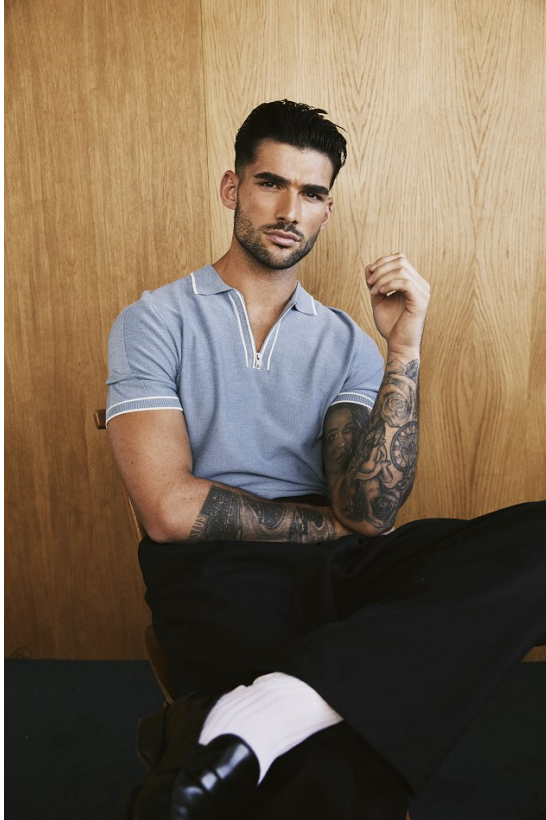

BOSS MODELS

CAPE TOWN

BRANDAN STEVENS

Height: 186cm Chest: 97cm Waist: 76cm Suit: 38 R Shoe: 9 UK Hair: Black Eyes: Brown

BOSS MODELS

CAPE TOWN

BRANDAN STEVENS

Height: 186cm Chest: 97cm Waist: 76cm Suit: 38 R Shoe: 9 UK Hair: Black Eyes: Brown

BOSS MODELS

CAPE TOWN

WINDSOR ENCLOSURE

Dress Coat
goretto uk
0410
H&M Stephen Jones
maphy@hugoboss.com
0410
Shoe on Bekma ton
Bardem@hugoboss.com
0410
Hugoboss
Margot Gaudier
margot@hugoboss.com
0410

Bluse
reiser.com
Julien 4099
Tourea 4099
Shoe on
Shoe on
goretto uk
0410