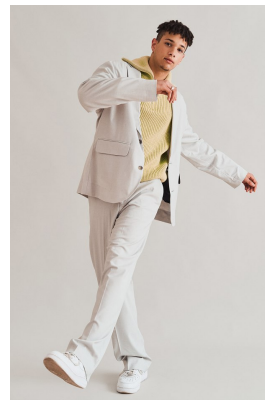

BOSS MODELS

CAPE TOWN

OLIVER MURPHY

Height: 185cm Chest: 99cm Waist: 81cm Suit: 40 R Shoe: 11 UK Hair: Brown Eyes: Green