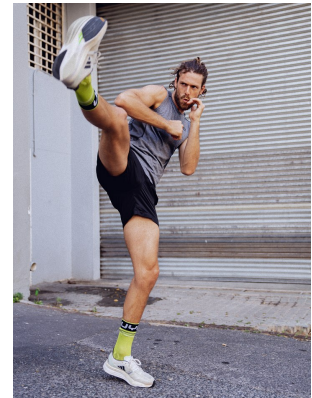

# BOSS MODELS

CAPE TOWN

LUDOVICO

Height: 189cm Chest: 97cm Waist: 78cm Suit: 38 R Shoe: 10 UK Hair: Light Brown Eyes: Green

# BOSS MODELS

CAPE TOWN