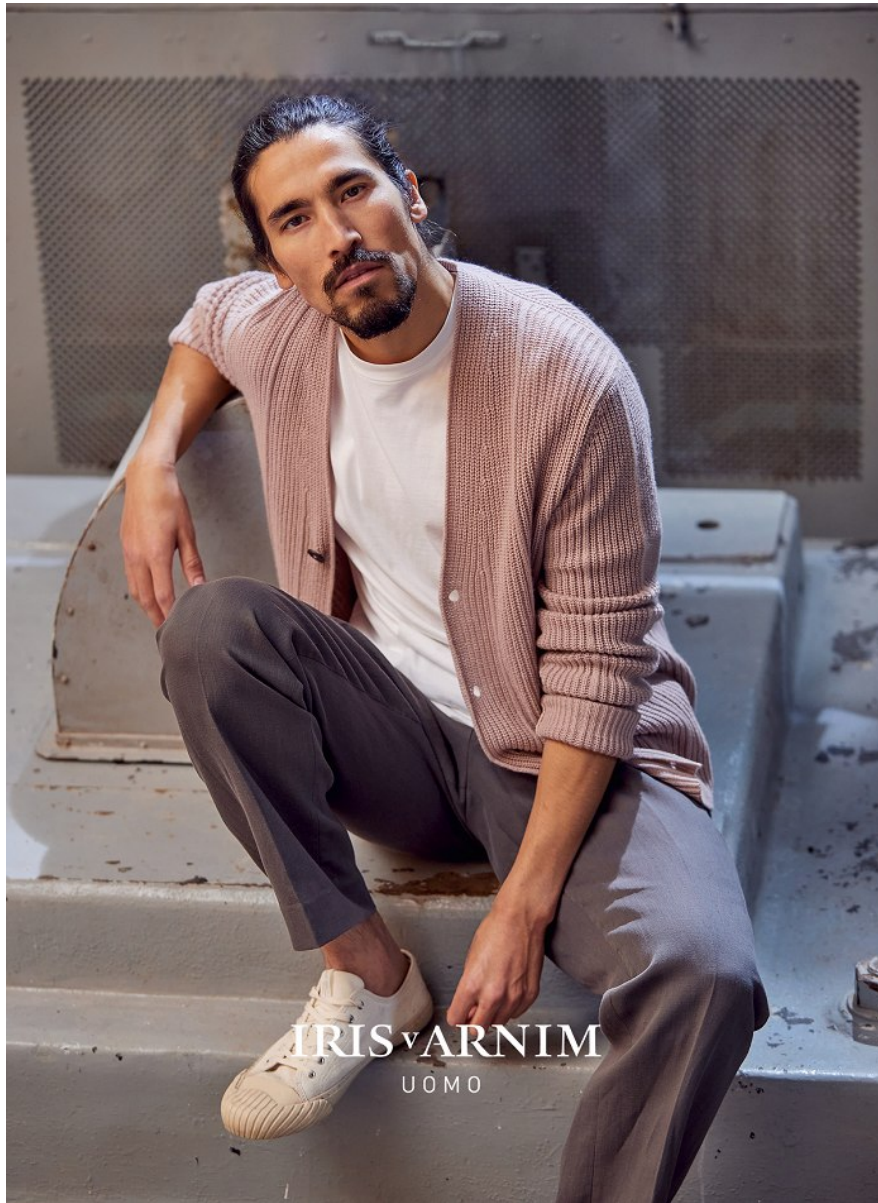

HOSSAIN HAIDARI

BOSS MODELS

CAPE TOWN

Height: 185cm Chest: 99cm Waist: 79cm Suit: 40 R Shoe: 9.5 UK Hair: Brown Eyes: Brown