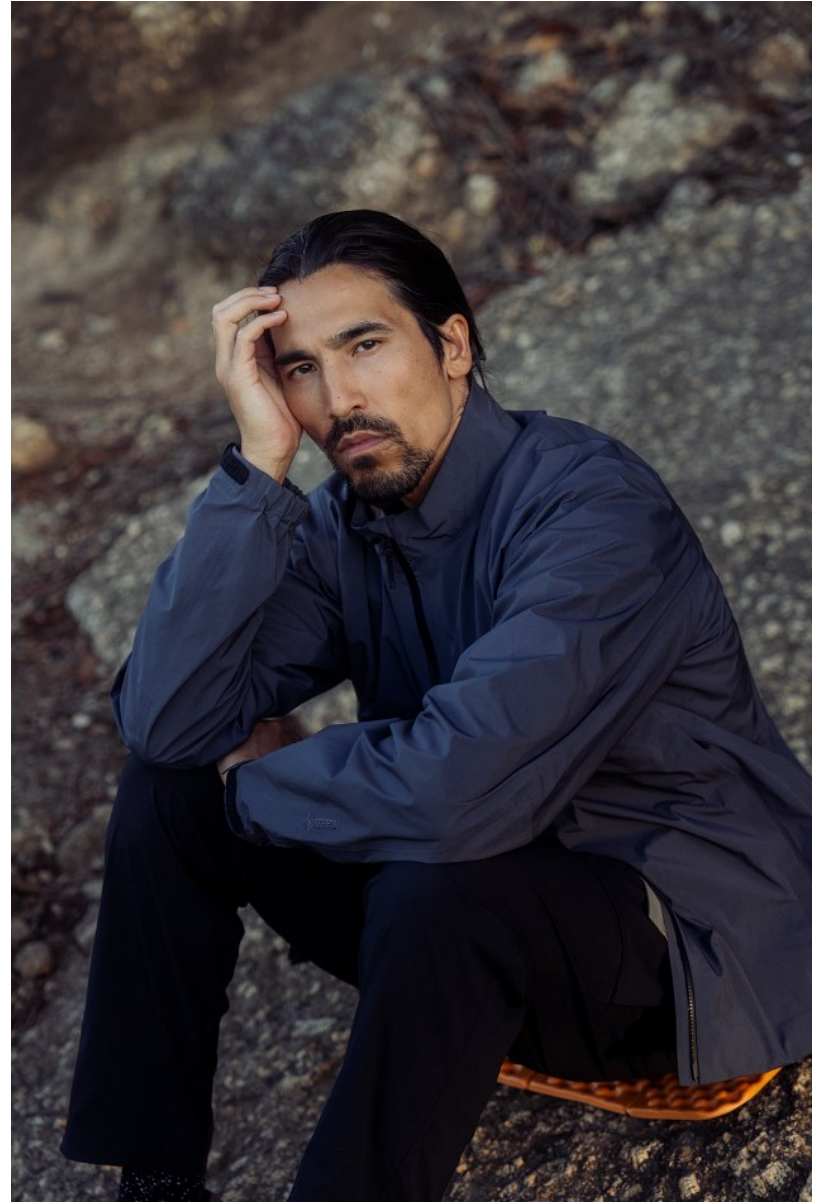

BOSS MODELS

CAPE TOWN

Height: 185cm Chest: 99cm Waist: 79cm Suit: 40 R Shoe: 9.5 UK Hair: Brown Eyes: Brown