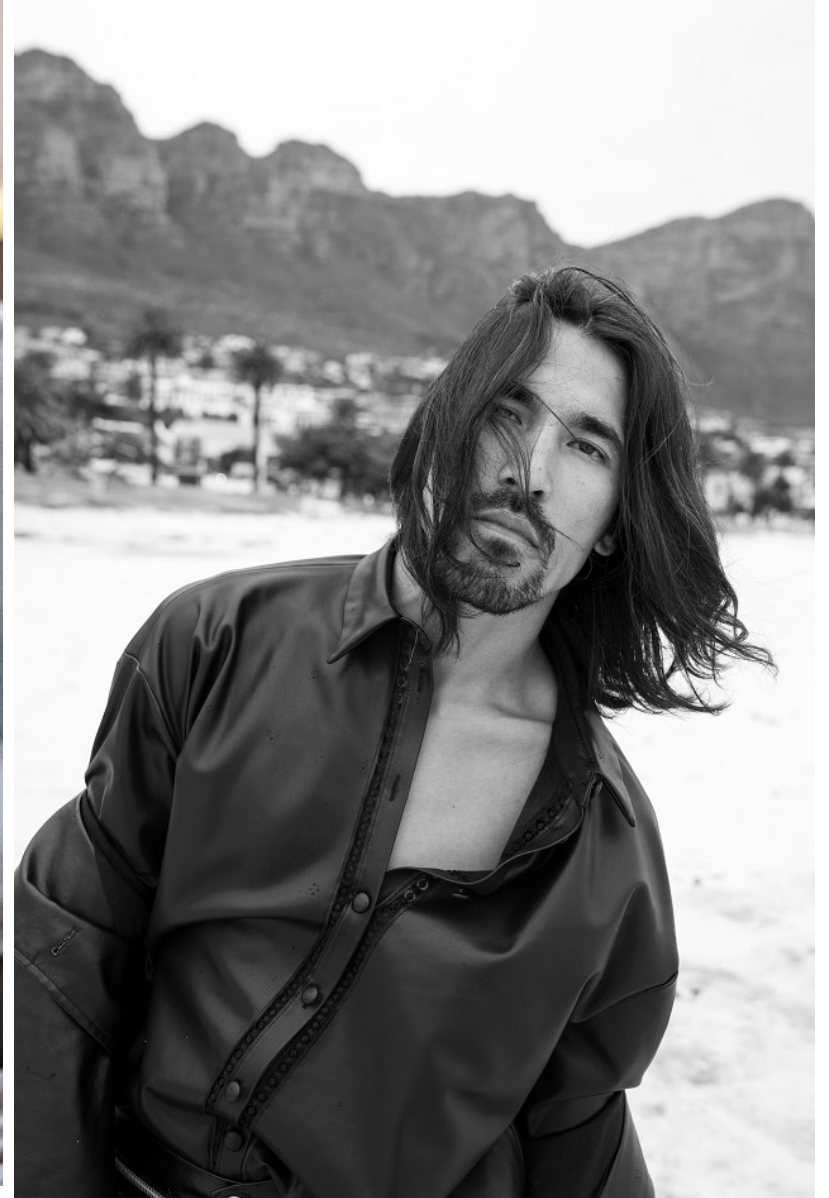

BOSS MODELS

CAPE TOWN

Height: 185cm Chest: 99cm Waist: 79cm Suit: 40 R Shoe: 9.5 UK Hair: Brown Eyes: Brown