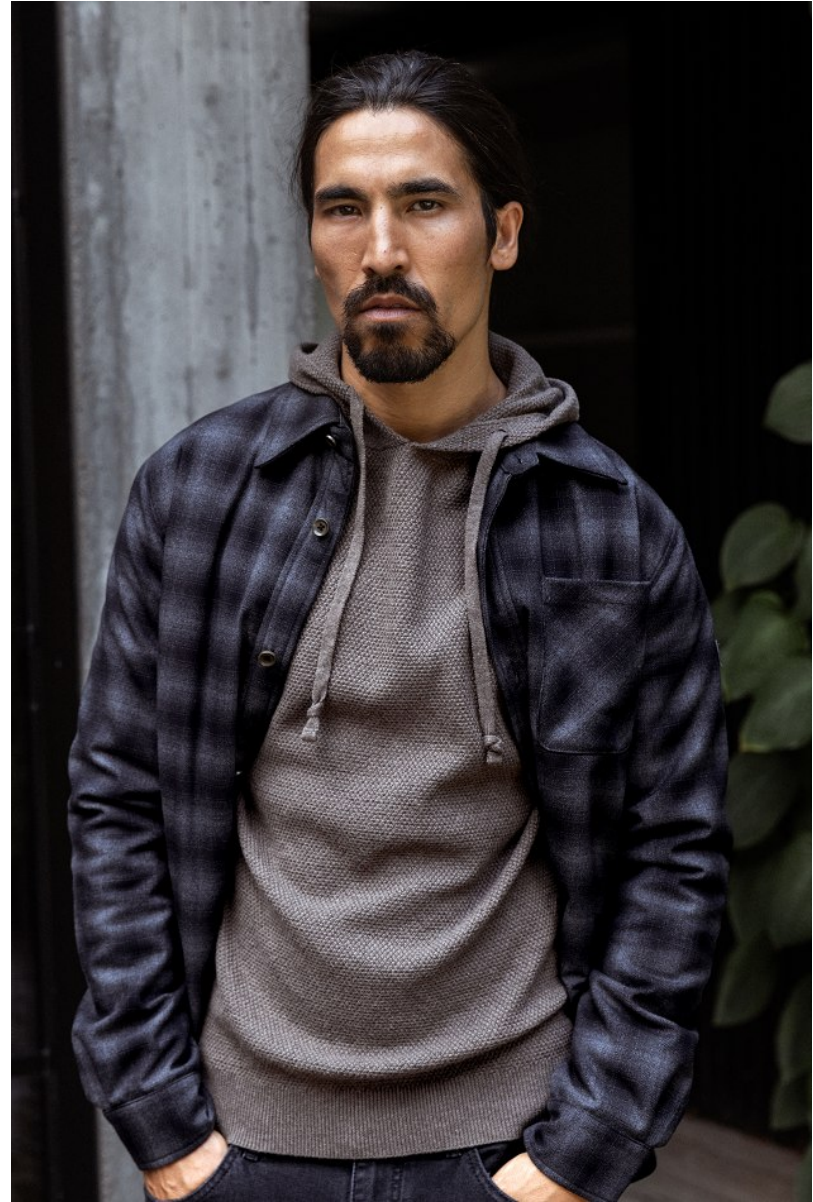

BOSS MODELS

CAPE TOWN

Height: 185cm Chest: 99cm Waist: 79cm Suit: 40 R Shoe: 9.5 UK Hair: Brown Eyes: Brown