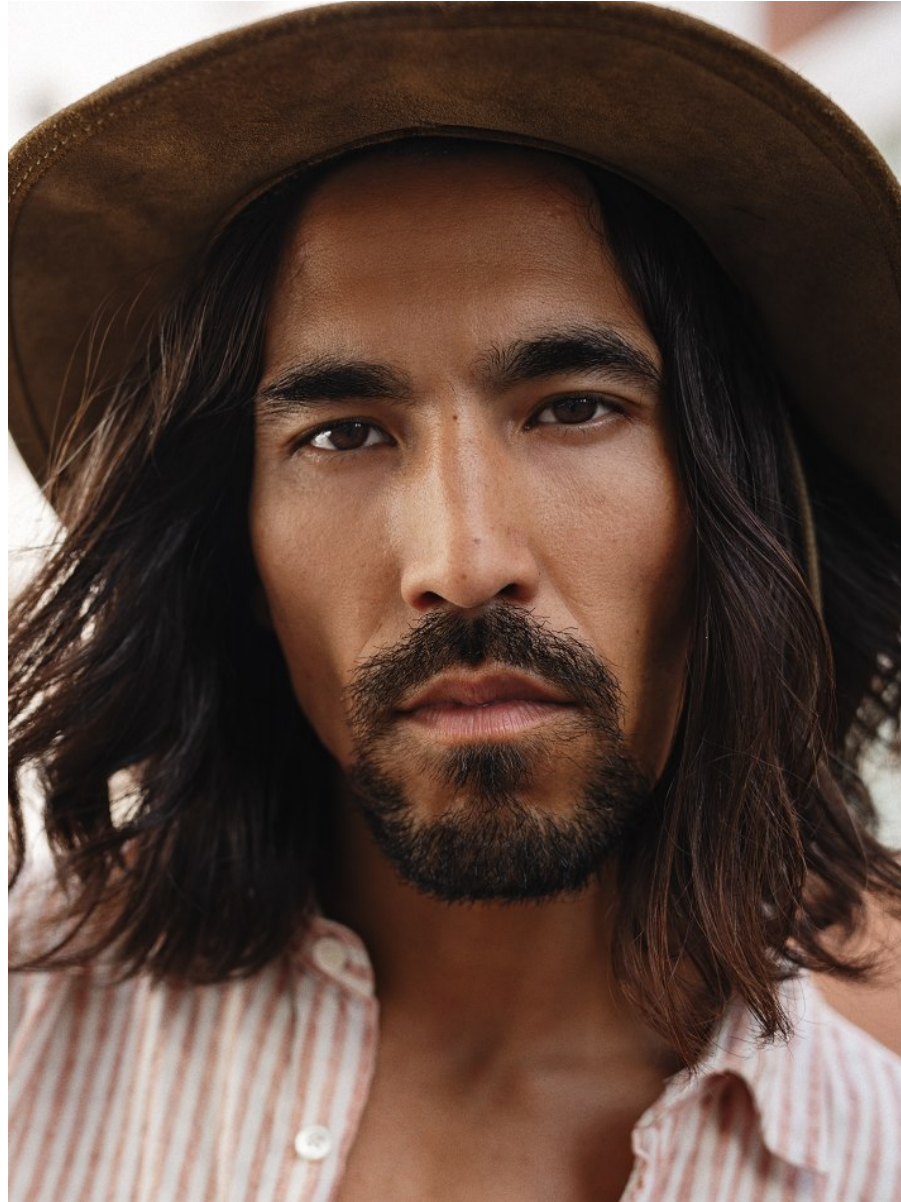

# BOSS MODELS

CAPE TOWN

HOSSAIN HAIDARI

Height: 185cm Chest: 99cm Waist: 79cm Suit: 40 R Shoe: 9.5 UK Hair: Brown Eyes: Brown