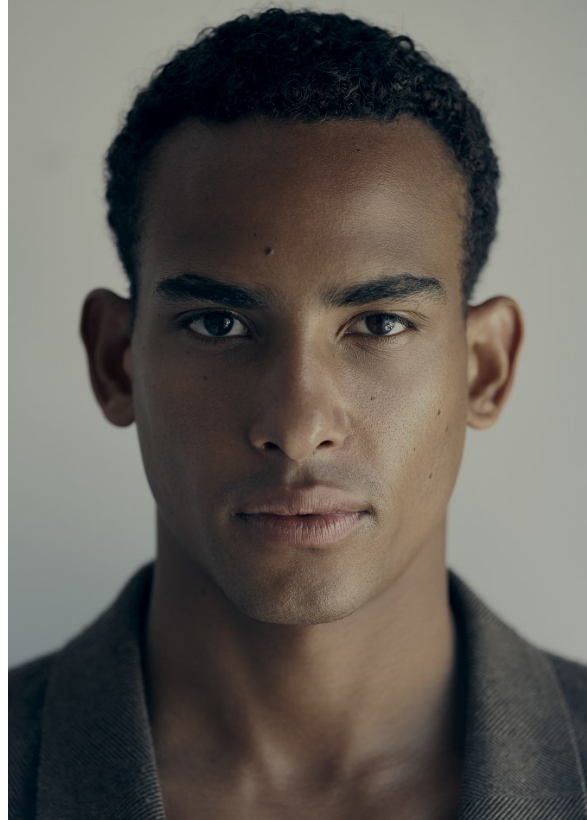

# BOSS MODELS

CAPE TOWN

OLIVER MAYALL

Height: 187cm Chest: 97cm Waist: 77cm Suit: 38 L Shoe: 9 UK Hair: Brown Eyes: Brown