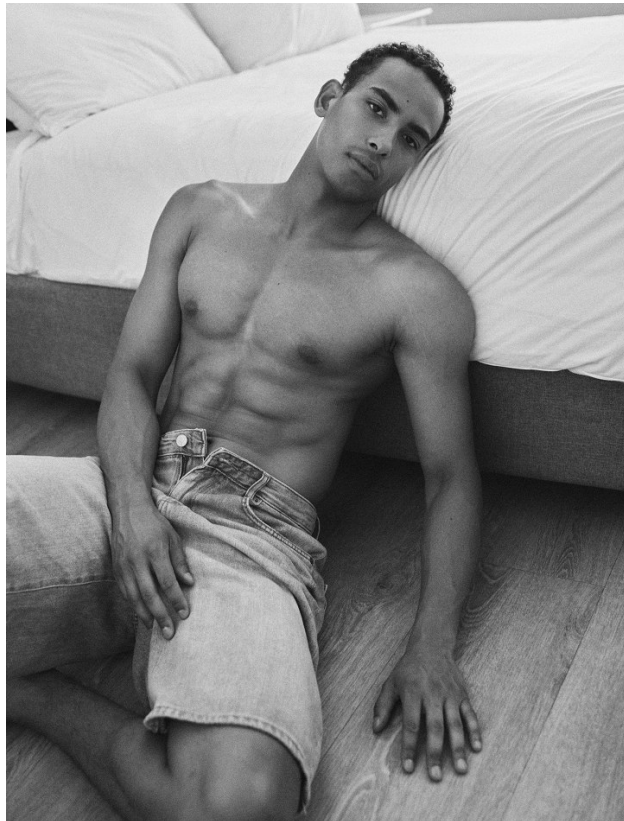

# BOSS MODELS

CAPE TOWN

OLIVER MAYALL

Height: 187cm Chest: 97cm Waist: 77cm Suit: 38 L Shoe: 9 UK Hair: Brown Eyes: Brown