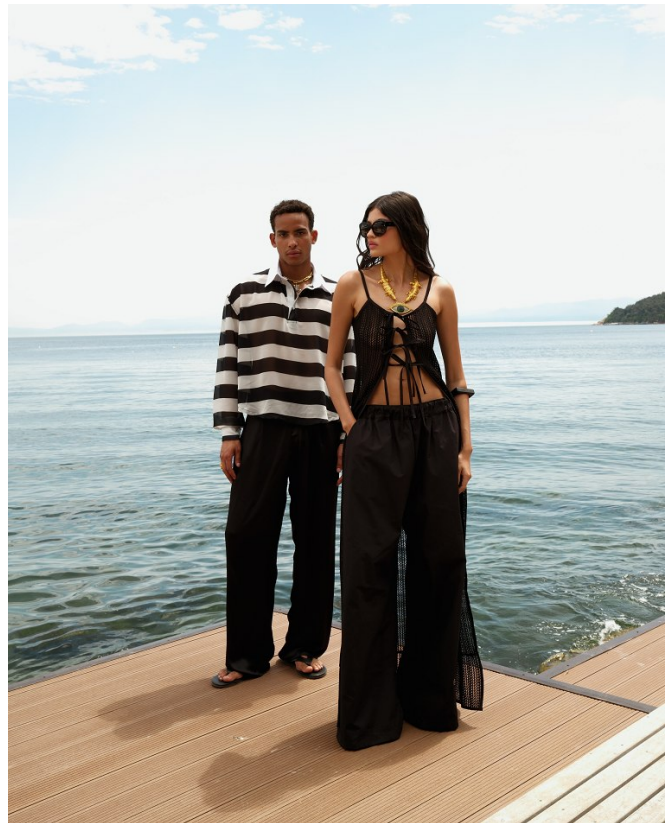

BOSS MODELS

CAPE TOWN

OLIVER MAYALL

Height: 187cm Chest: 99cm Waist: 80cm Suit: 38 L Shoe: 9 UK Hair: Brown Eyes: Brown