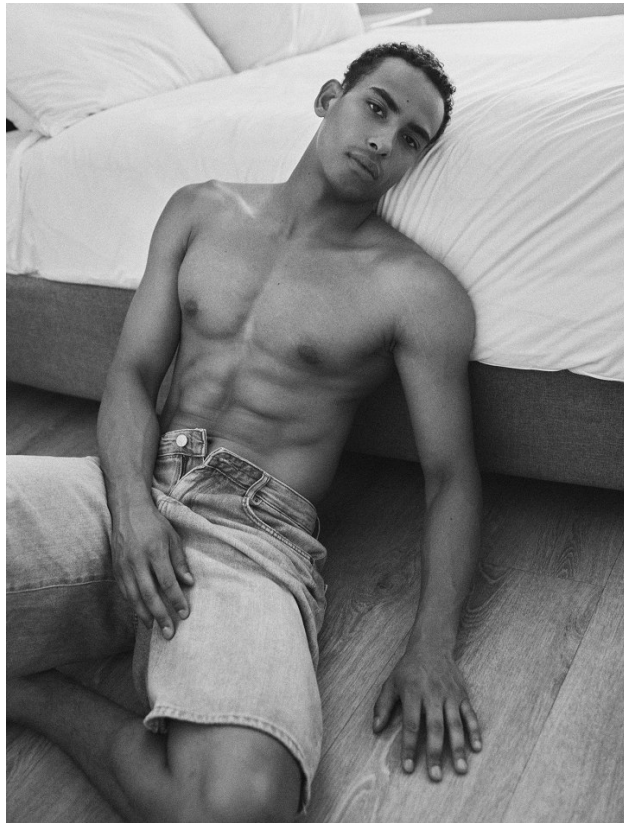

BOSS MODELS

CAPE TOWN

OLIVER MAYALL

Height: 187cm Chest: 99cm Waist: 80cm Suit: 38 L Shoe: 9 UK Hair: Brown Eyes: Brown

BOSS MODELS

CAPE TOWN

OLIVER MAYALL

Height: 187cm Chest: 99cm Waist: 80cm Suit: 38 L Shoe: 9 UK Hair: Brown Eyes: Brown