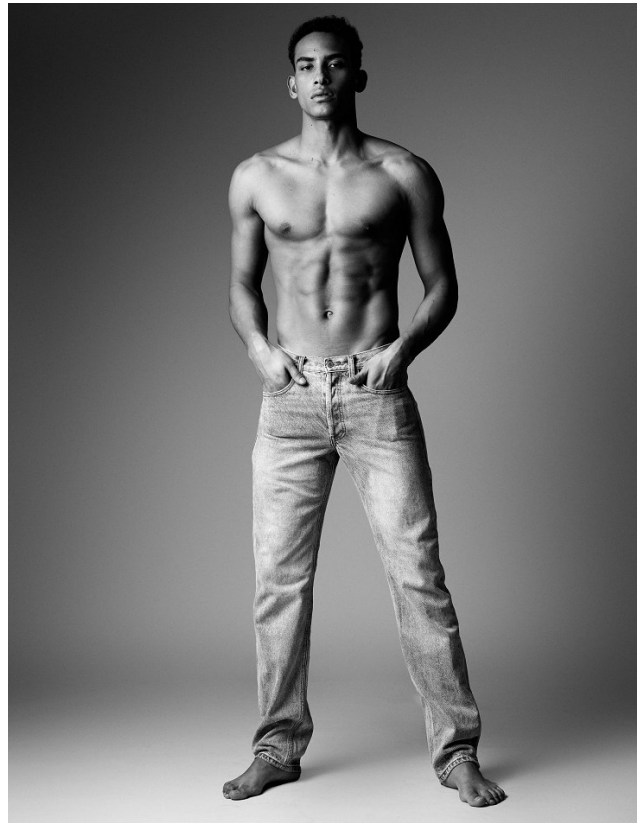

# BOSS MODELS

CAPE TOWN

OLIVER MAYALL

Height: 187cm Chest: 99cm Waist: 80cm Suit: 38 L Shoe: 9 UK Hair: Brown Eyes: Brown