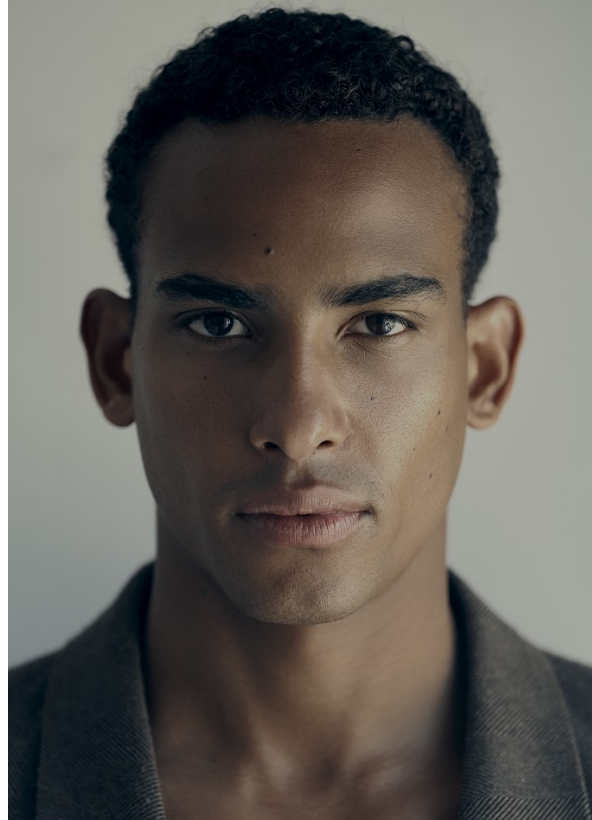

# BOSS MODELS

CAPE TOWN

OLIVER MAYALL

Height: 187cm Chest: 99cm Waist: 80cm Suit: 38 L Shoe: 9 UK Hair: Brown Eyes: Brown