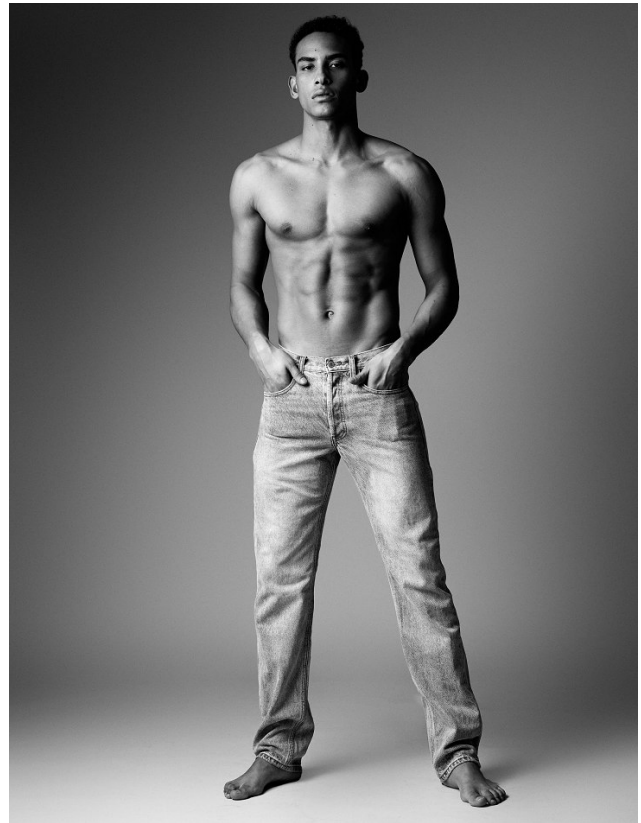

BOSS MODELS

CAPE TOWN

OLIVER MAYALL

Height: 187cm Chest: 99cm Waist: 80cm Suit: 38 L Shoe: 9 UK Hair: Brown Eyes: Brown

BOSS MODELS

CAPE TOWN

OLIVER MAYALL

Height: 187cm Chest: 99cm Waist: 80cm Suit: 38 L Shoe: 9 UK Hair: Brown Eyes: Brown