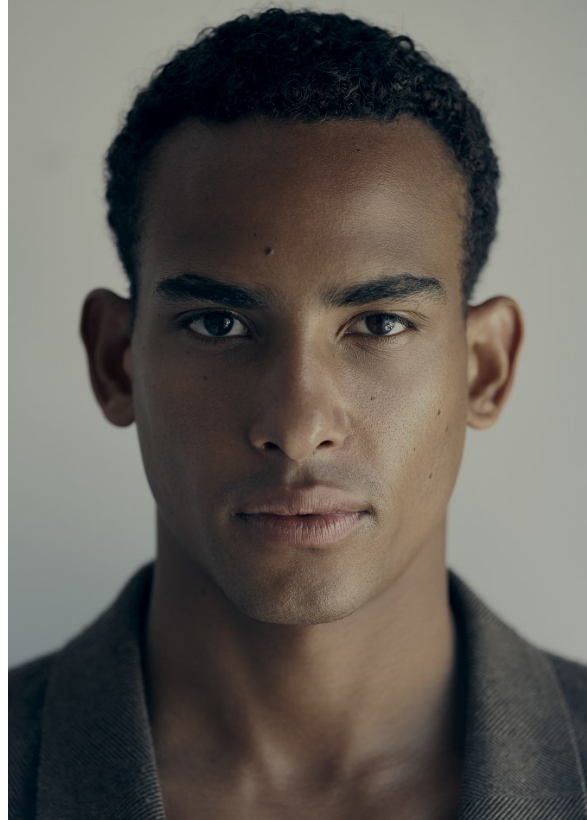

BOSS MODELS

CAPE TOWN

OLIVER MAYALL

Height: 187cm Chest: 99cm Waist: 80cm Suit: 38 L Shoe: 9 UK Hair: Brown Eyes: Brown

BOSS MODELS

CAPE TOWN

OLIVER MAYALL

Height: 187cm Chest: 99cm Waist: 80cm Suit: 38 L Shoe: 9 UK Hair: Brown Eyes: Brown