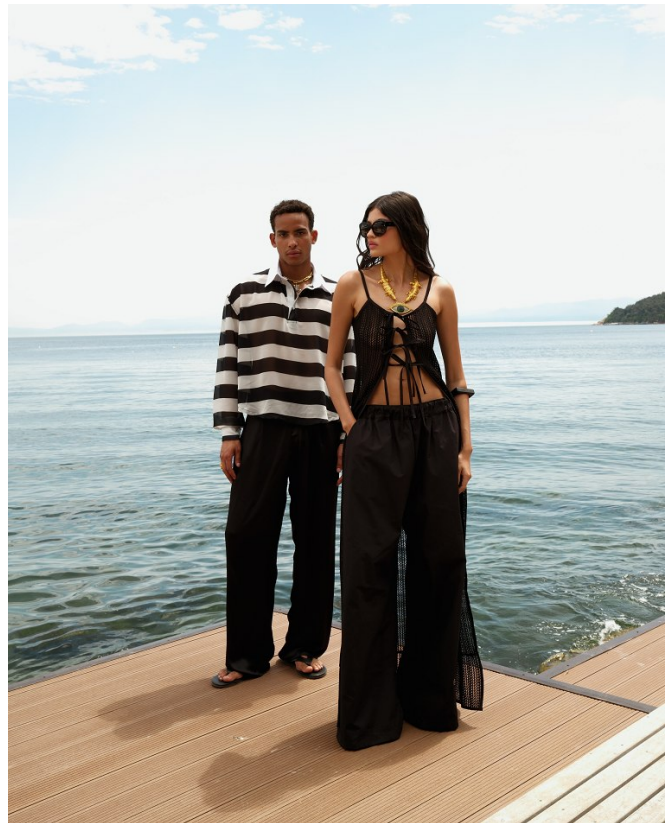

BOSS MODELS

CAPE TOWN

OLIVER MAYALL

Height: 187cm Chest: 99cm Waist: 80cm Suit: 38 L Shoe: 9 UK Hair: Brown Eyes: Brown

BOSS MODELS

CAPE TOWN

OLIVER MAYALL

Height: 187cm Chest: 99cm Waist: 80cm Suit: 38 L Shoe: 9 UK Hair: Brown Eyes: Brown