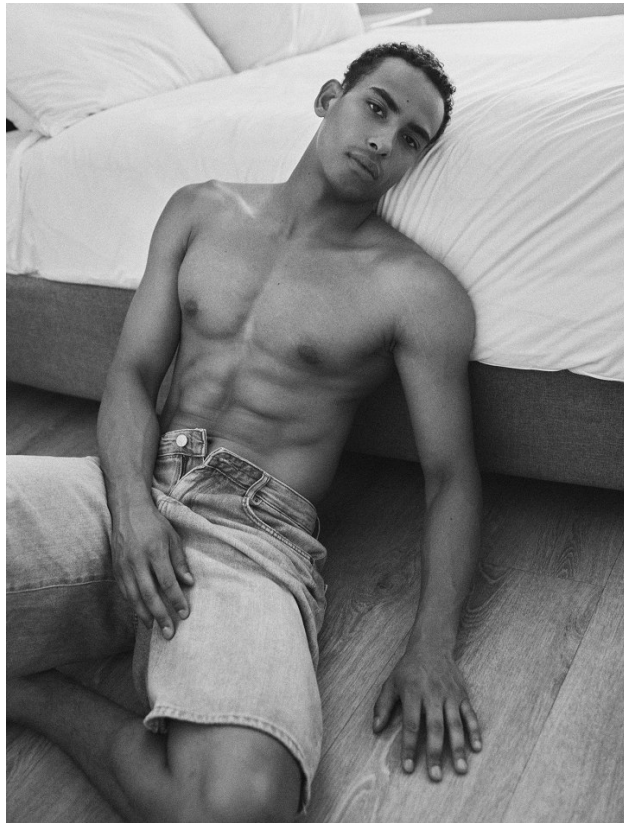

# BOSS MODELS

CAPE TOWN

OLIVER MAYALL

Height: 187cm Chest: 99cm Waist: 80cm Suit: 38 L Shoe: 9 UK Hair: Brown Eyes: Brown