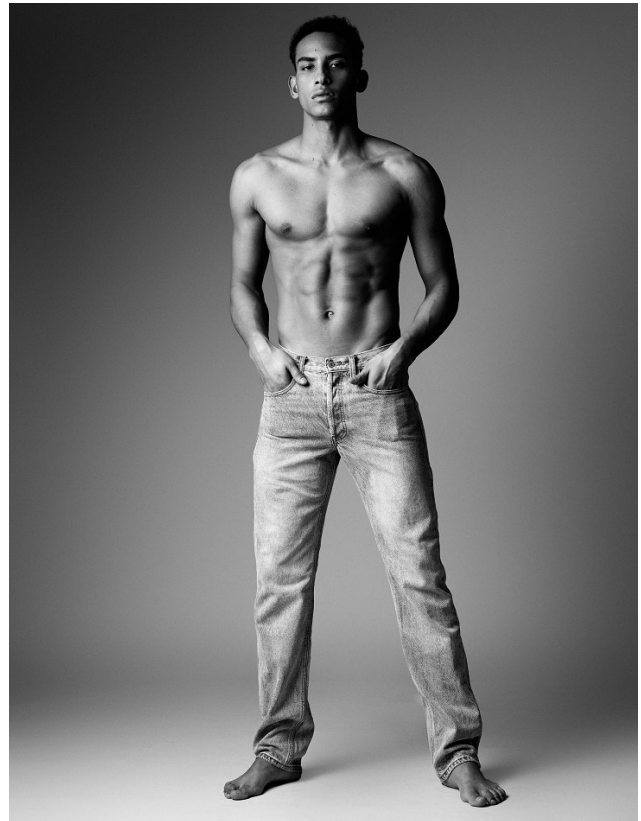

# BOSS MODELS

CAPE TOWN

OLIVER MAYALL

Height: 187cm Chest: 97cm Waist: 77cm Suit: 38 L Shoe: 9 UK Hair: Brown Eyes: Brown