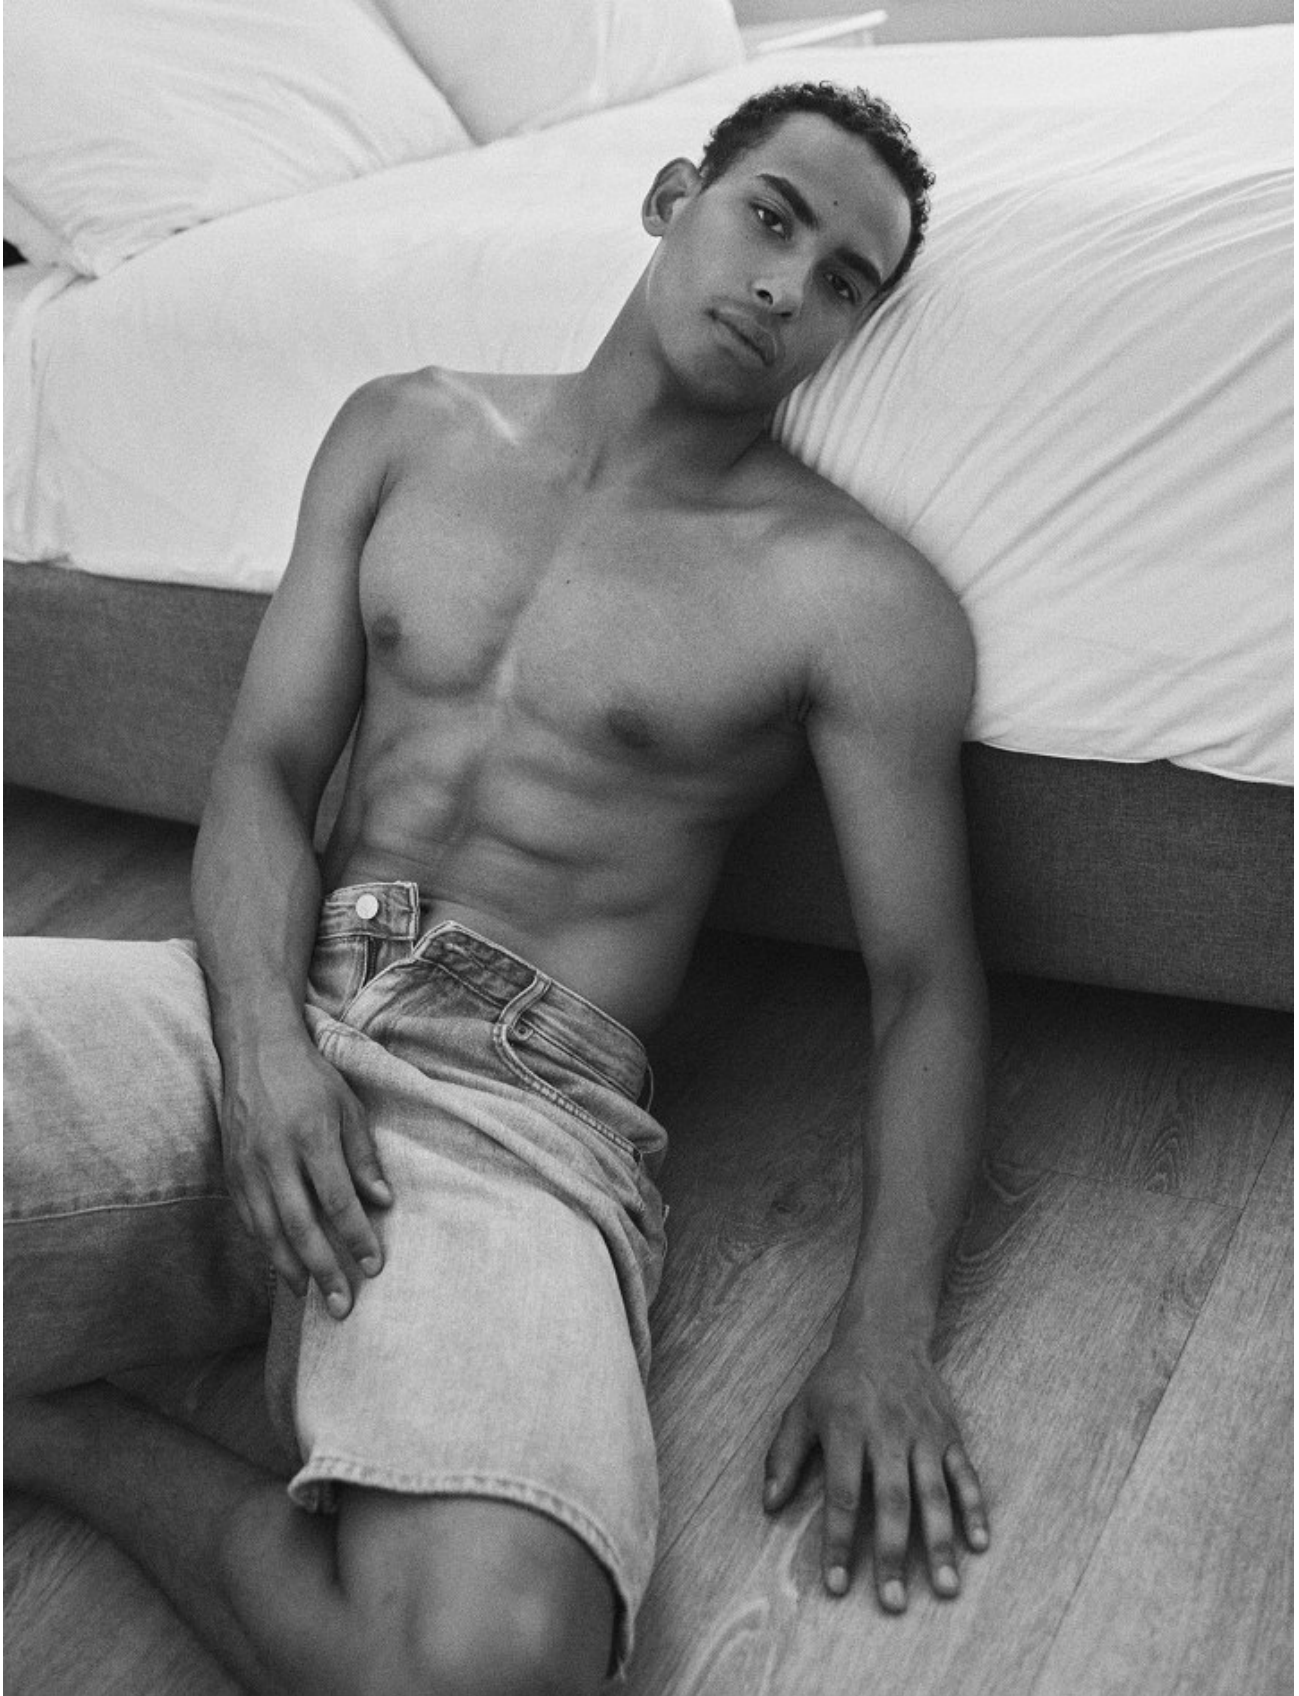

OLIVER MAYALL

BOSS MODELS

CAPE TOWN

Height: 187cm Chest: 97cm Waist: 77cm Suit: 38 L Shoe: 9 UK Hair: Brown Eyes: Brown