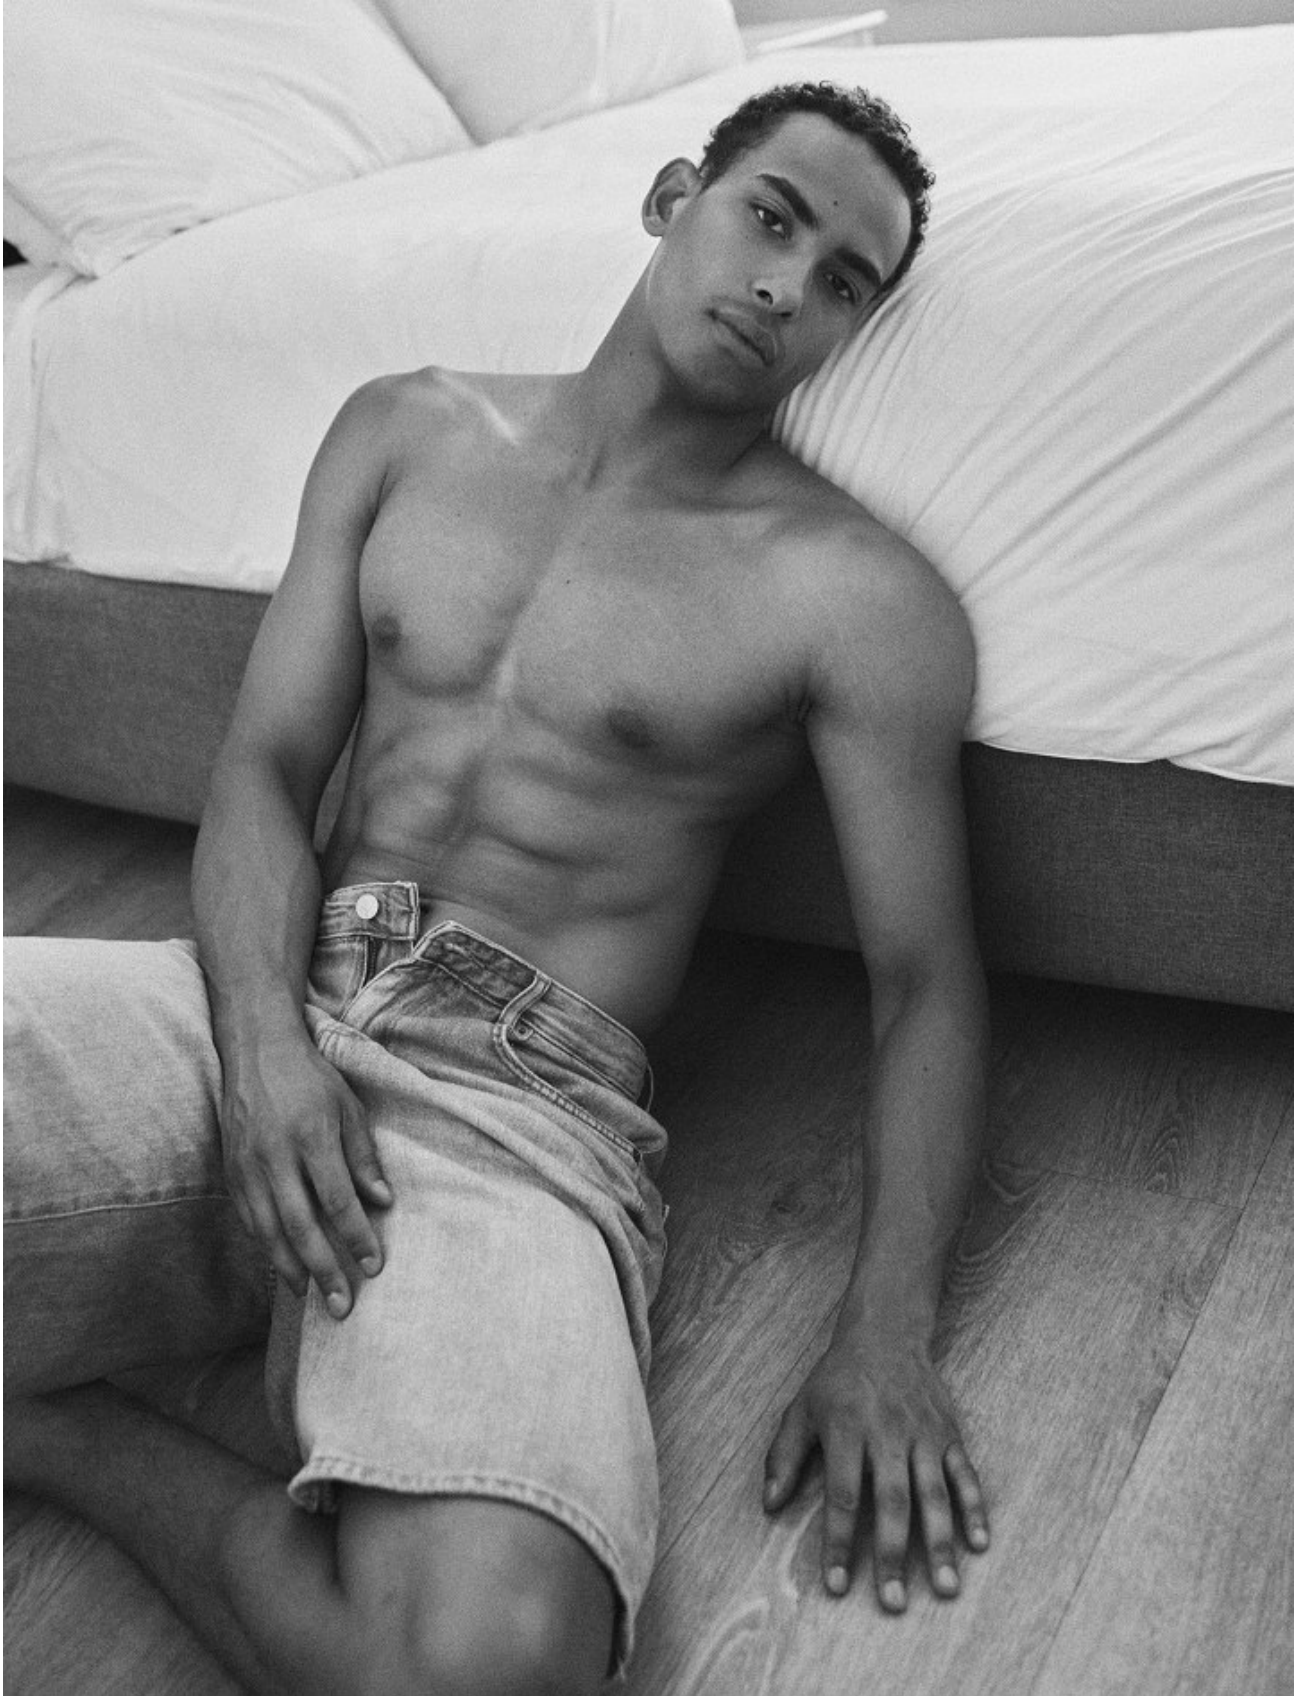

OLIVER MAYALL

BOSS MODELS

CAPE TOWN

Height: 187cm Chest: 99cm Waist: 80cm Suit: 38 L Shoe: 9 UK Hair: Brown Eyes: Brown