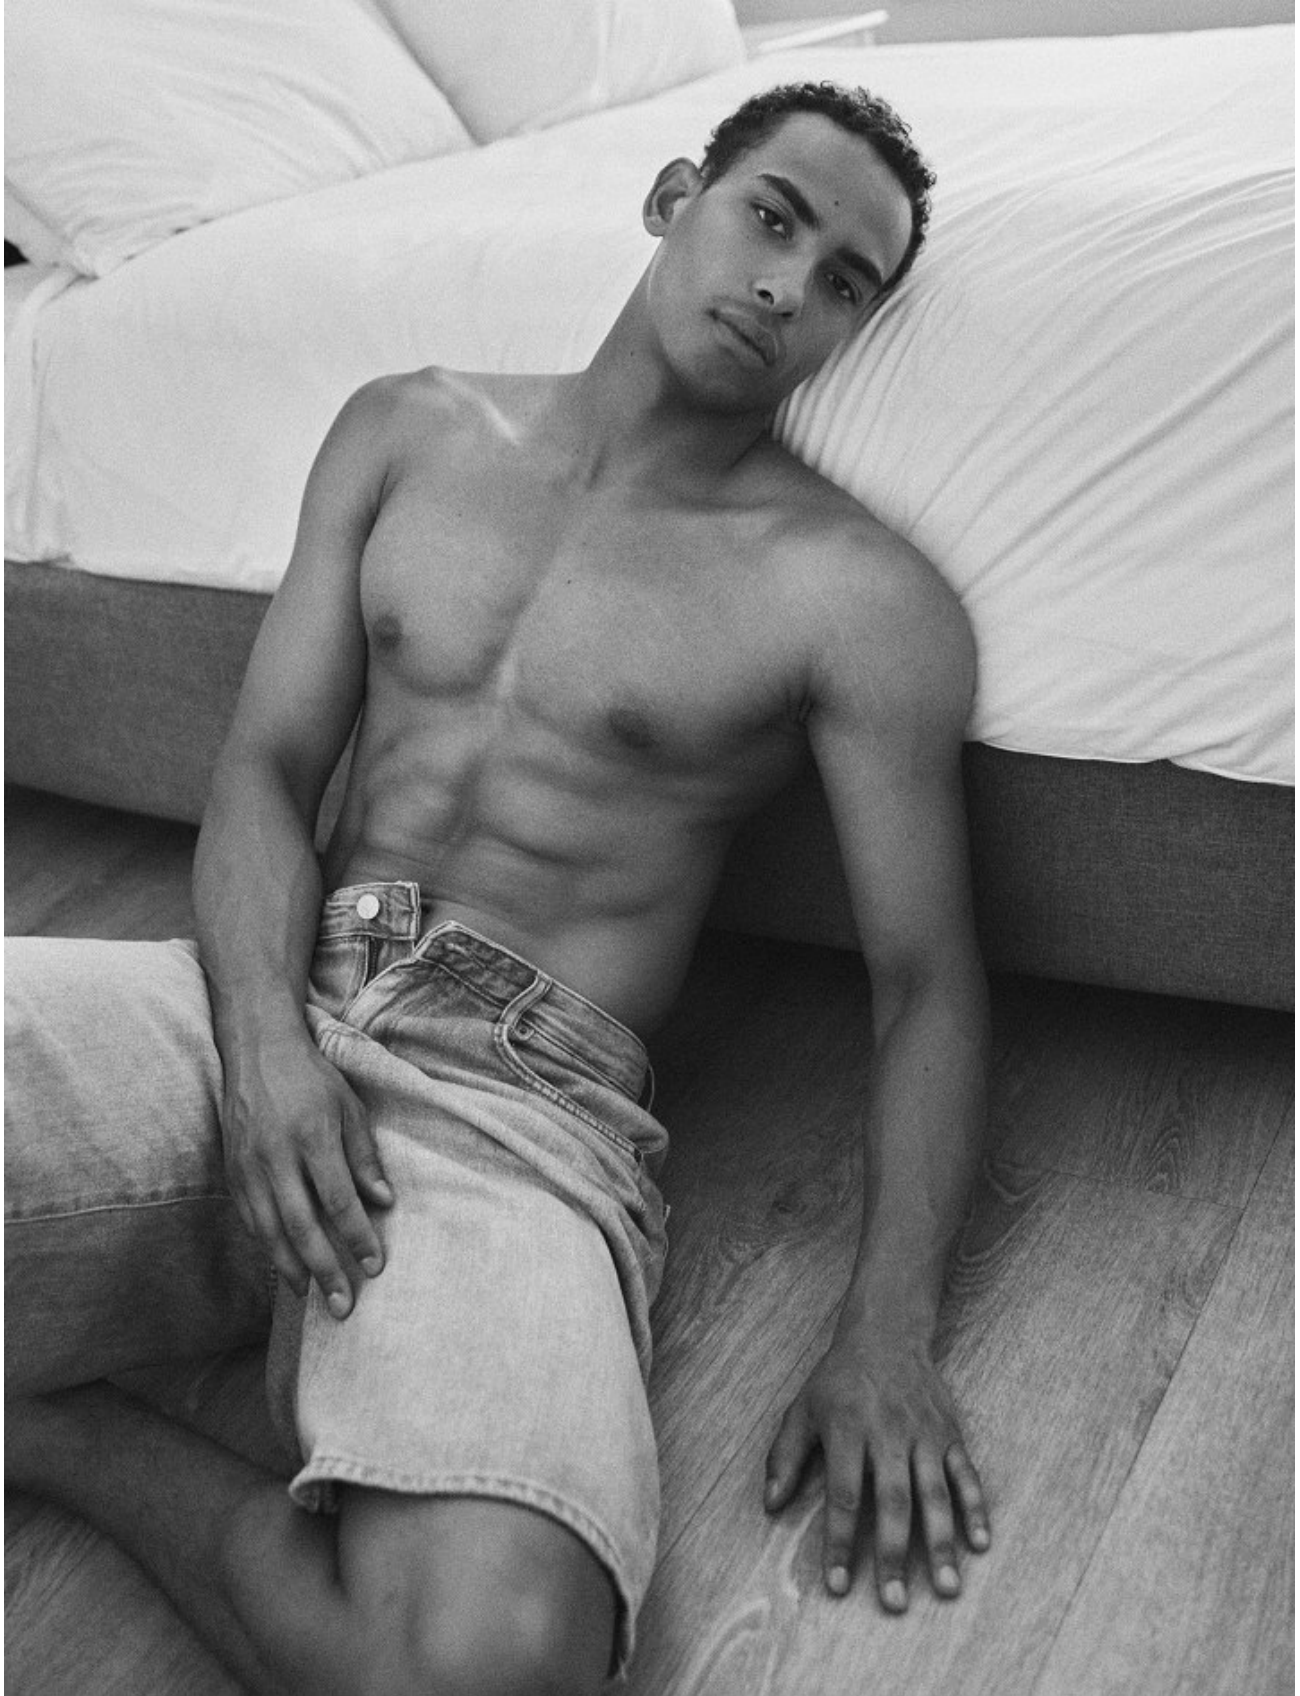

OLIVER MAYALL

BOSS MODELS

CAPE TOWN

OLIVER MAYALL

Height: 187cm Chest: 99cm Waist: 80cm Suit: 38 L Shoe: 9 UK Hair: Brown Eyes: Brown