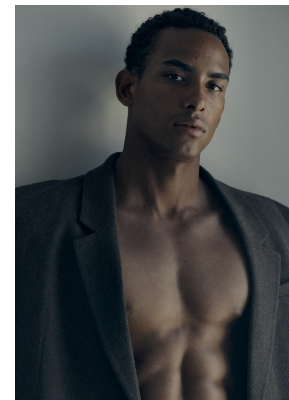

BOSS MODELS

CAPE TOWN

OLIVER MAYALL

Height: 187cm Chest: 99cm Waist: 80cm Suit: 38 L Shoe: 9 UK Hair: Brown Eyes: Brown

BOSS MODELS

CAPE TOWN

OLIVER MAYALL

Height: 187cm Chest: 99cm Waist: 80cm Suit: 38 L Shoe: 9 UK Hair: Brown Eyes: Brown

BOSS MODELS

CAPE TOWN

OLIVER MAYALL

Height: 187cm Chest: 99cm Waist: 80cm Suit: 38 L Shoe: 9 UK Hair: Brown Eyes: Brown