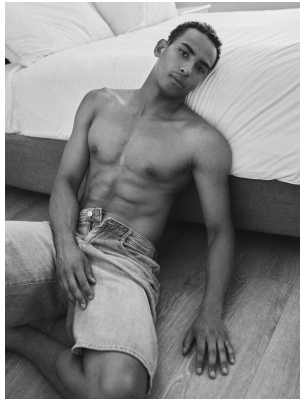

BOSS MODELS

CAPE TOWN

OLIVER MAYALL

Height: 187cm Chest: 97cm Waist: 77cm Suit: 38 L Shoe: 9 UK Hair: Brown Eyes: Brown

BOSS MODELS

CAPE TOWN

OLIVER MAYALL

Height: 187cm Chest: 97cm Waist: 77cm Suit: 38 L Shoe: 9 UK Hair: Brown Eyes: Brown

BOSS MODELS

CAPE TOWN

OLIVER MAYALL

Height: 187cm Chest: 97cm Waist: 77cm Suit: 38 L Shoe: 9 UK Hair: Brown Eyes: Brown