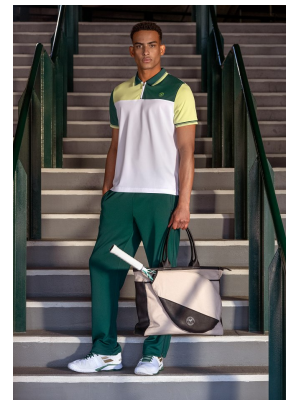

BOSS MODELS

CAPE TOWN

OLIVER MAYALL

Height: 187cm Chest: 97cm Waist: 77cm Suit: 38 L Shoe: 9 UK Hair: Brown Eyes: Brown

BOSS MODELS

CAPE TOWN

OLIVER MAYALL

Height: 187cm Chest: 97cm Waist: 77cm Suit: 38 L Shoe: 9 UK Hair: Brown Eyes: Brown

BOSS MODELS

CAPE TOWN

OLIVER MAYALL

Height: 187cm Chest: 97cm Waist: 77cm Suit: 38 L Shoe: 9 UK Hair: Brown Eyes: Brown