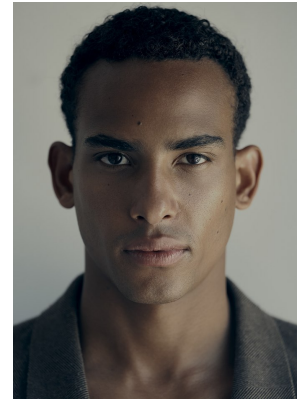

BOSS MODELS

CAPE TOWN

OLIVER MAYALL

Height: 187cm Chest: 99cm Waist: 80cm Suit: 38 L Shoe: 9 UK Hair: Brown Eyes: Brown

BOSS MODELS

CAPE TOWN

OLIVER MAYALL

Height: 187cm Chest: 99cm Waist: 80cm Suit: 38 L Shoe: 9 UK Hair: Brown Eyes: Brown

BOSS MODELS

CAPE TOWN

OLIVER MAYALL

Height: 187cm Chest: 99cm Waist: 80cm Suit: 38 L Shoe: 9 UK Hair: Brown Eyes: Brown