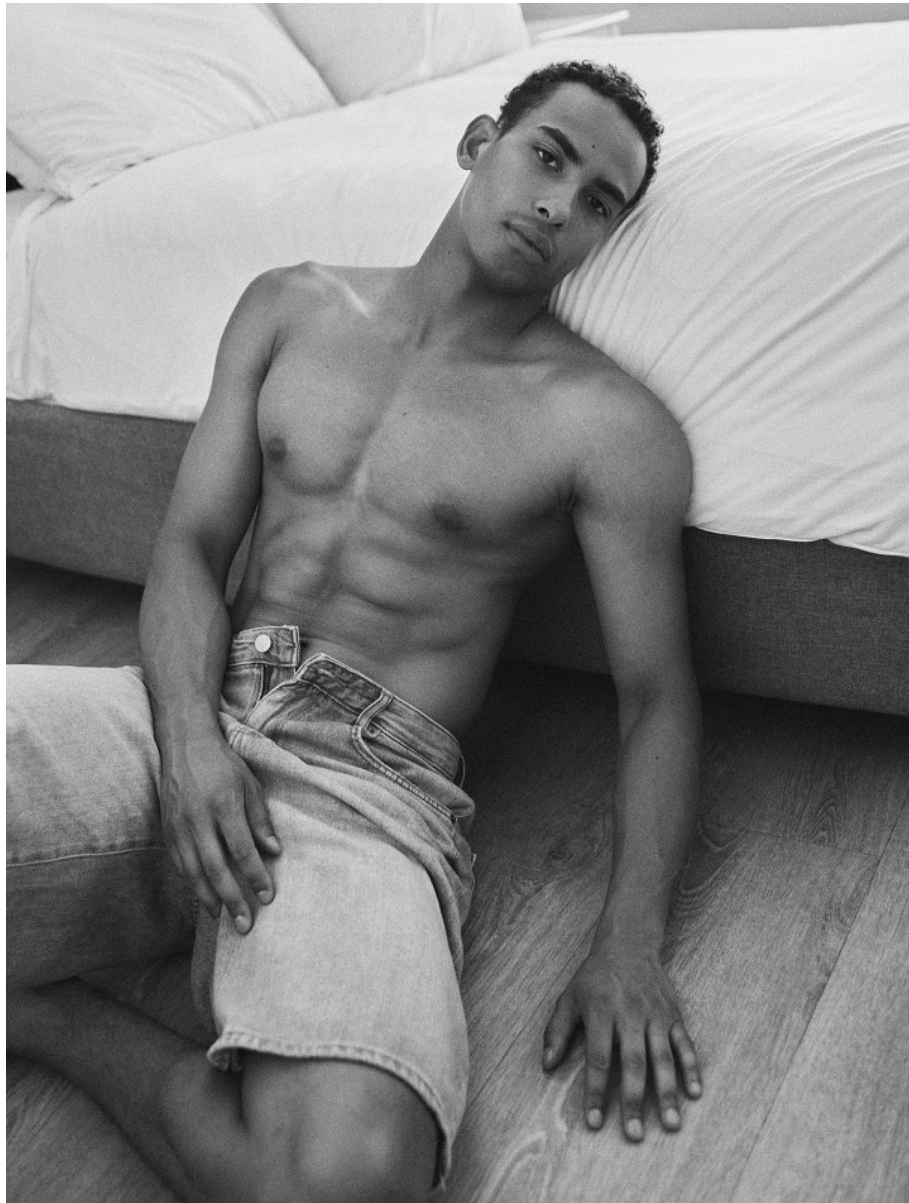

BOSS MODELS

CAPE TOWN

OLIVER MAYALL

Height: 187cm Chest: 97cm Waist: 77cm Suit: 38 L Shoe: 9 UK Hair: Brown Eyes: Brown

BOSS MODELS

CAPE TOWN

OLIVER MAYALL

Height: 187cm Chest: 97cm Waist: 77cm Suit: 38 L Shoe: 9 UK Hair: Brown Eyes: Brown