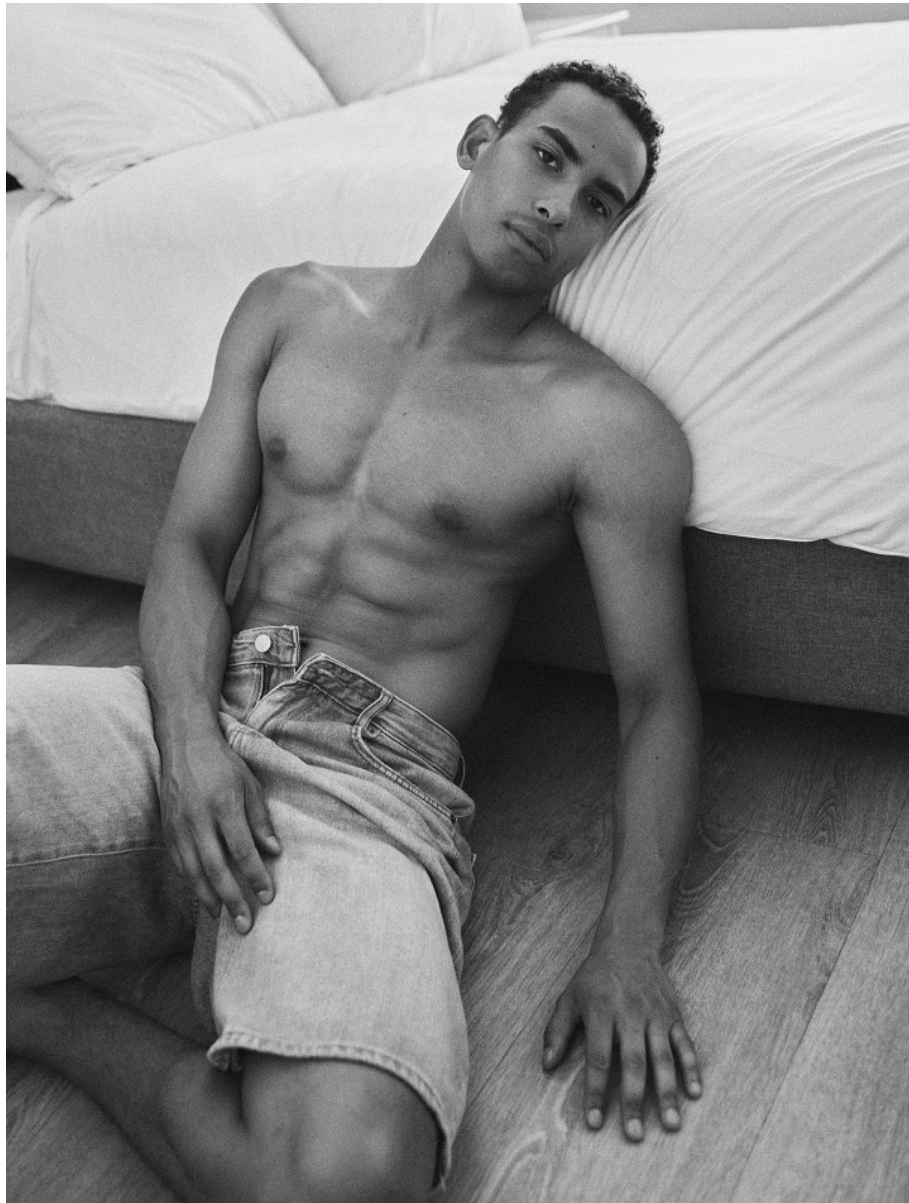

OLIVER MAYALL

BOSS MODELS

CAPE TOWN

OLIVER MAYALL

Height: 187cm Chest: 97cm Waist: 77cm Suit: 38 L Shoe: 9 UK Hair: Brown Eyes: Brown