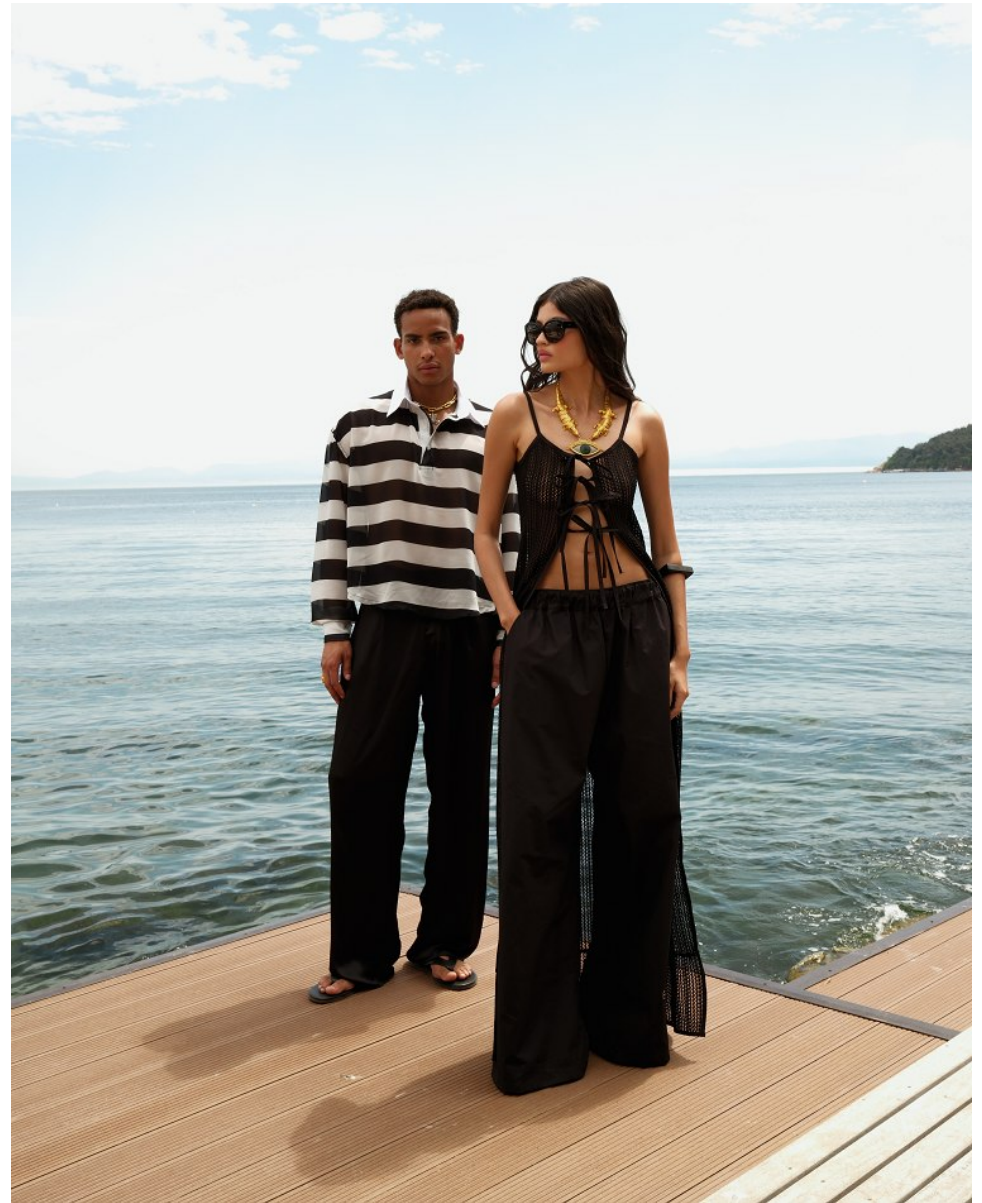

BOSS MODELS

CAPE TOWN

OLIVER MAYALL

Height: 187cm Chest: 99cm Waist: 80cm Suit: 38 L Shoe: 9 UK Hair: Brown Eyes: Brown

BOSS MODELS

CAPE TOWN

OLIVER MAYALL

Height: 187cm Chest: 99cm Waist: 80cm Suit: 38 L Shoe: 9 UK Hair: Brown Eyes: Brown