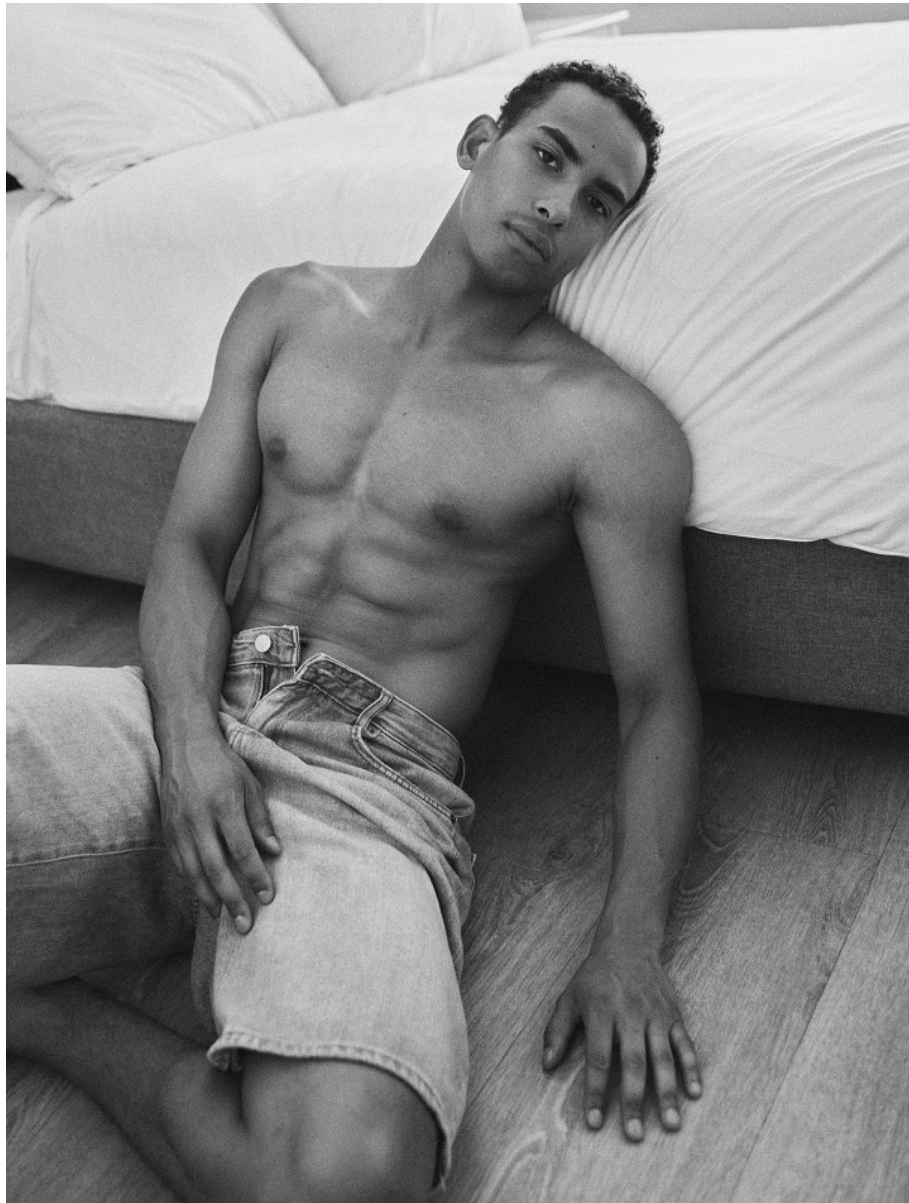

BOSS MODELS

CAPE TOWN

OLIVER MAYALL

Height: 187cm Chest: 99cm Waist: 80cm Suit: 38 L Shoe: 9 UK Hair: Brown Eyes: Brown

BOSS MODELS

CAPE TOWN

OLIVER MAYALL

Height: 187cm Chest: 99cm Waist: 80cm Suit: 38 L Shoe: 9 UK Hair: Brown Eyes: Brown