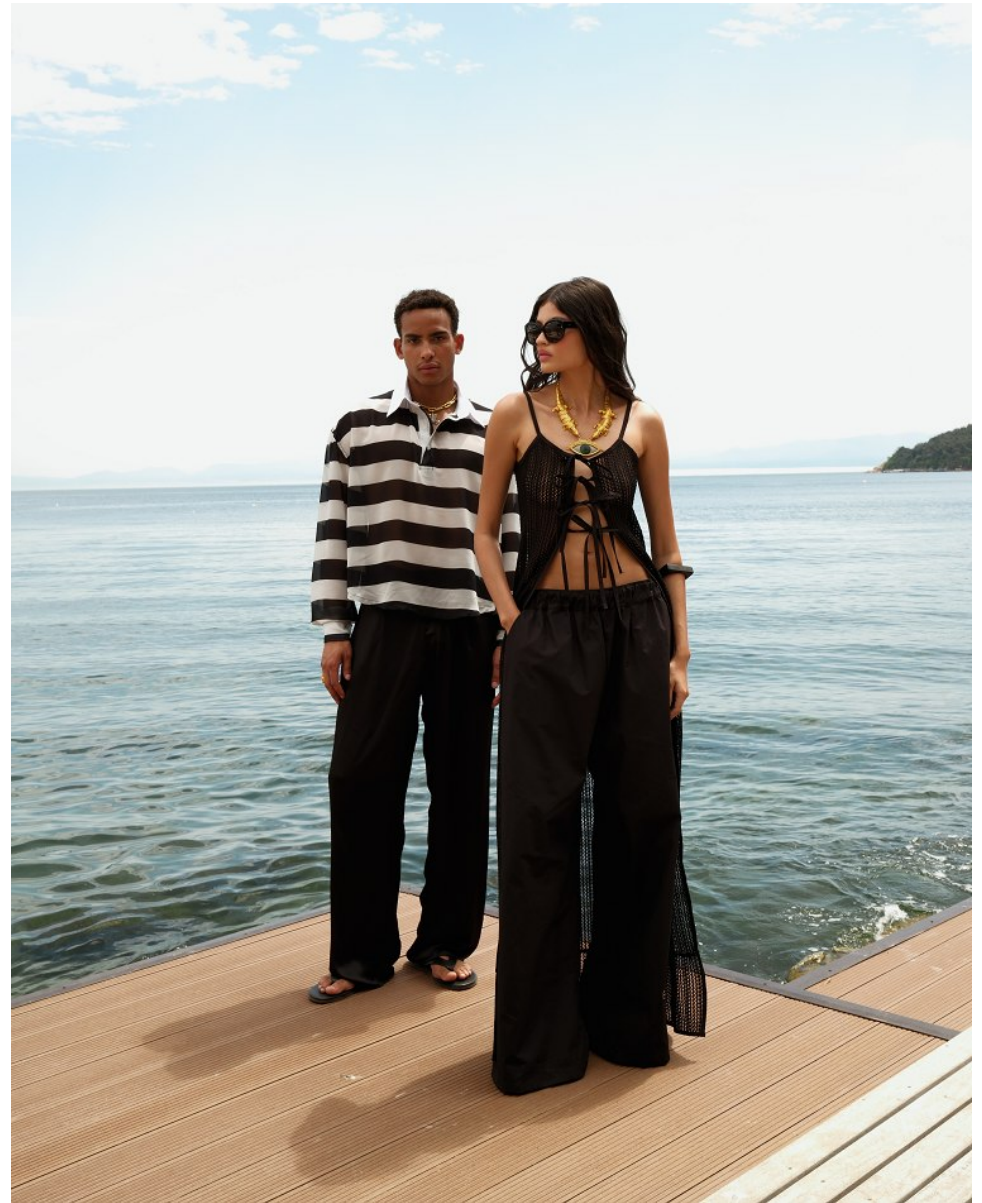

BOSS MODELS

CAPE TOWN

OLIVER MAYALL

Height: 187cm Chest: 97cm Waist: 77cm Suit: 38 L Shoe: 9 UK Hair: Brown Eyes: Brown

BOSS MODELS

CAPE TOWN

OLIVER MAYALL

Height: 187cm Chest: 97cm Waist: 77cm Suit: 38 L Shoe: 9 UK Hair: Brown Eyes: Brown