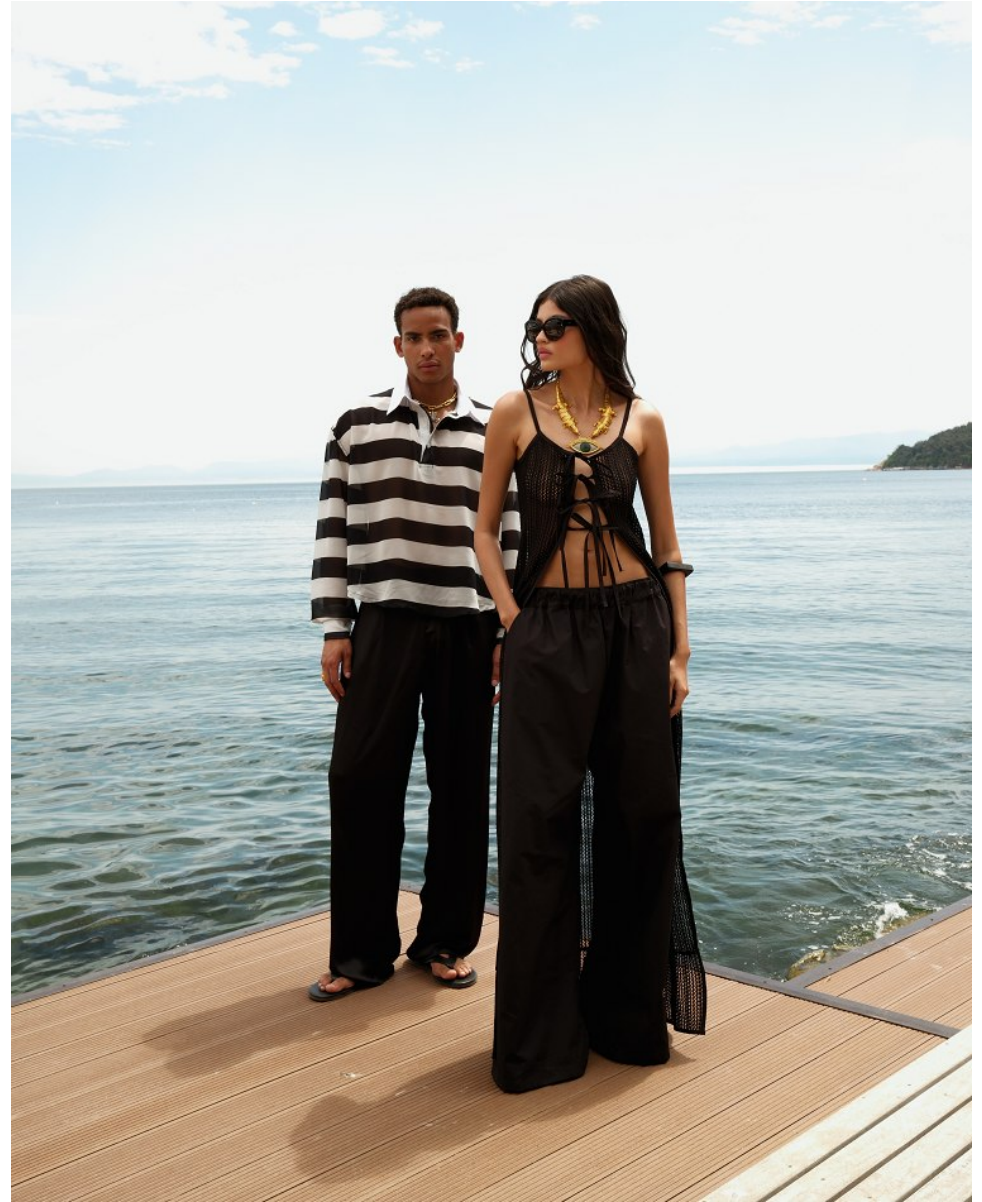

BOSS MODELS

CAPE TOWN

OLIVER MAYALL

Height: 187cm Chest: 99cm Waist: 80cm Suit: 38 L Shoe: 9 UK Hair: Brown Eyes: Brown